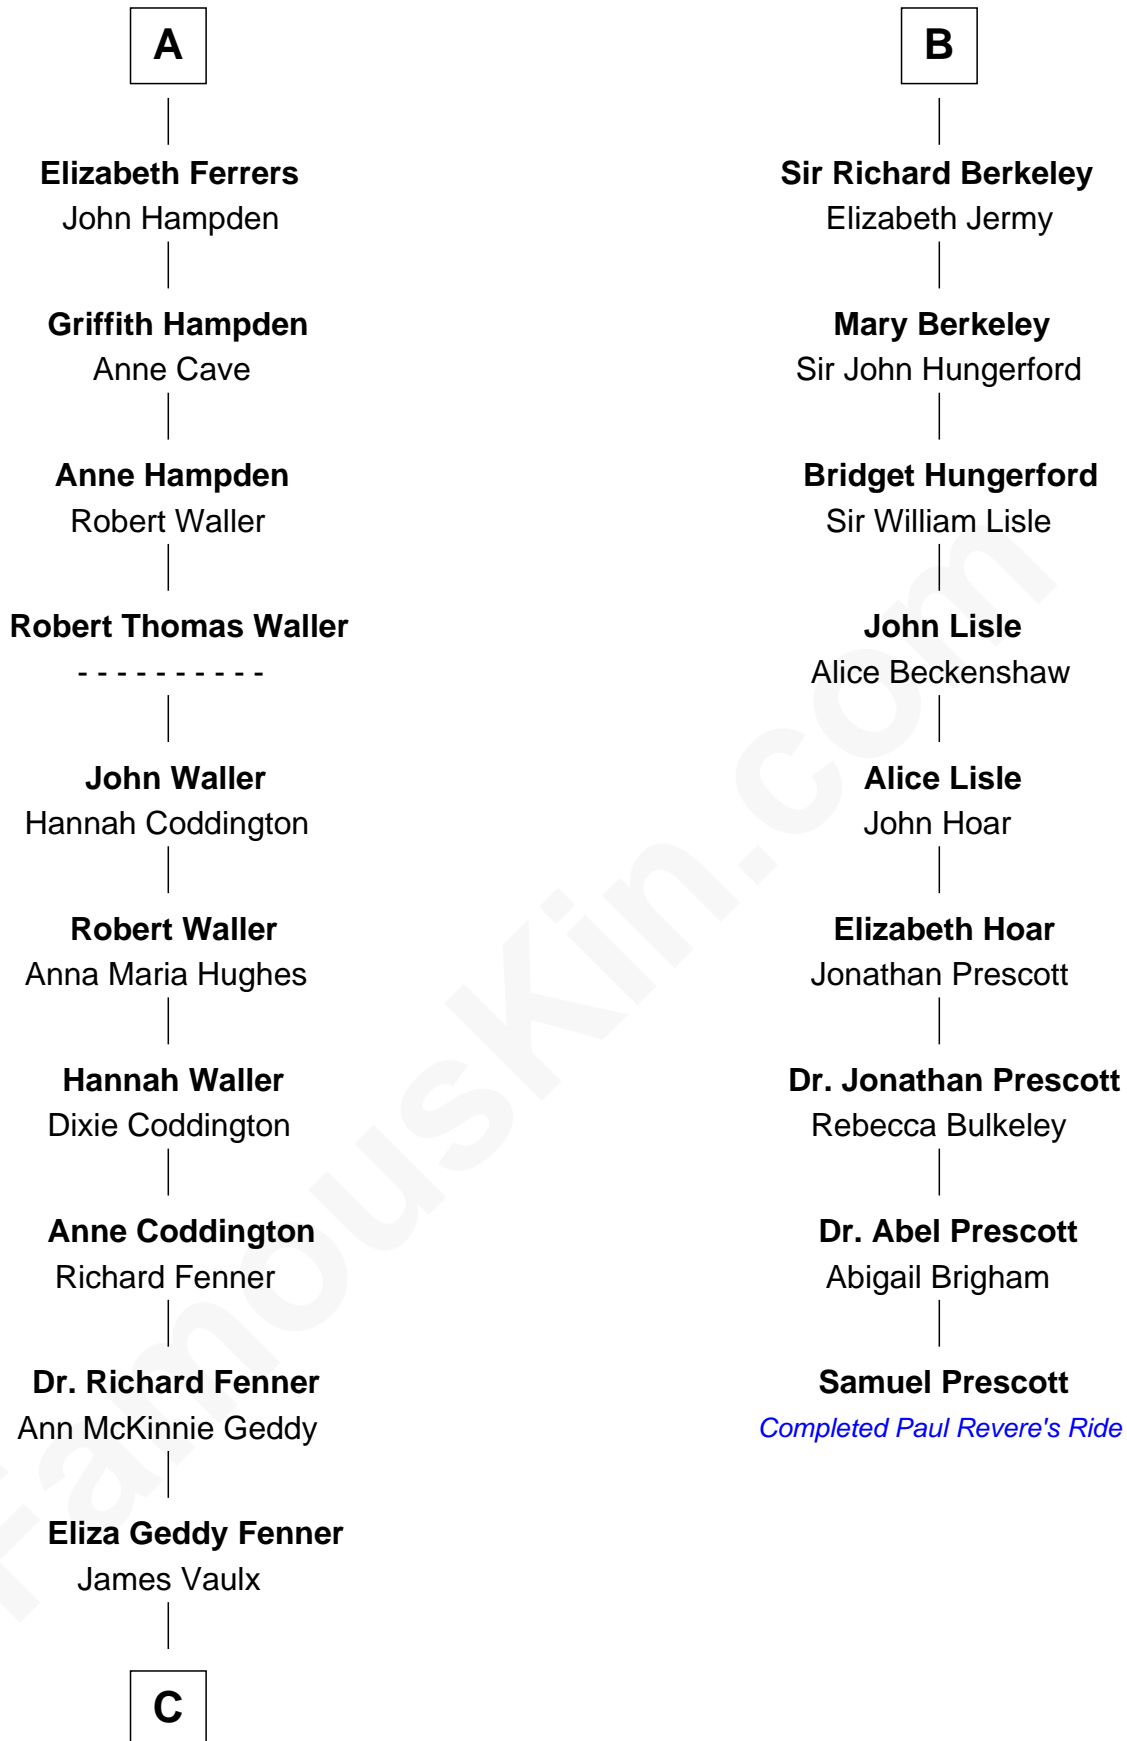

# FamousKin.com Relationship Chart of

**John McCain**

*U.S. Senator from Arizona*

15th cousin 5 times removed of

**Samuel Prescott**

*Completed Paul Revere's Midnight Ride*

**Bartholomew de Badlesmere**

Margaret de Clare

Sir William de Bohun

**Elizabeth de Bohun**

Sir Richard Fitzalan

**Elizabeth Fitzalan**

Sir Thomas Mowbray

**Isabel Mowbray**

Sir James Berkeley

**Maurice Berkeley**

Isabel Mead

**Anne Berkeley**

Sir William Dennis

**Isabel Dennis**

Sir John Berkeley

**B**

**C**

James Junius Vaulx

Margaret Garside

Katherine Davey Vaulx

Adm. John Sidney McCain

Adm. John Sidney McCain

Roberta Wright

John McCain

*U.S. Senator from Arizona*

FamousKin.com