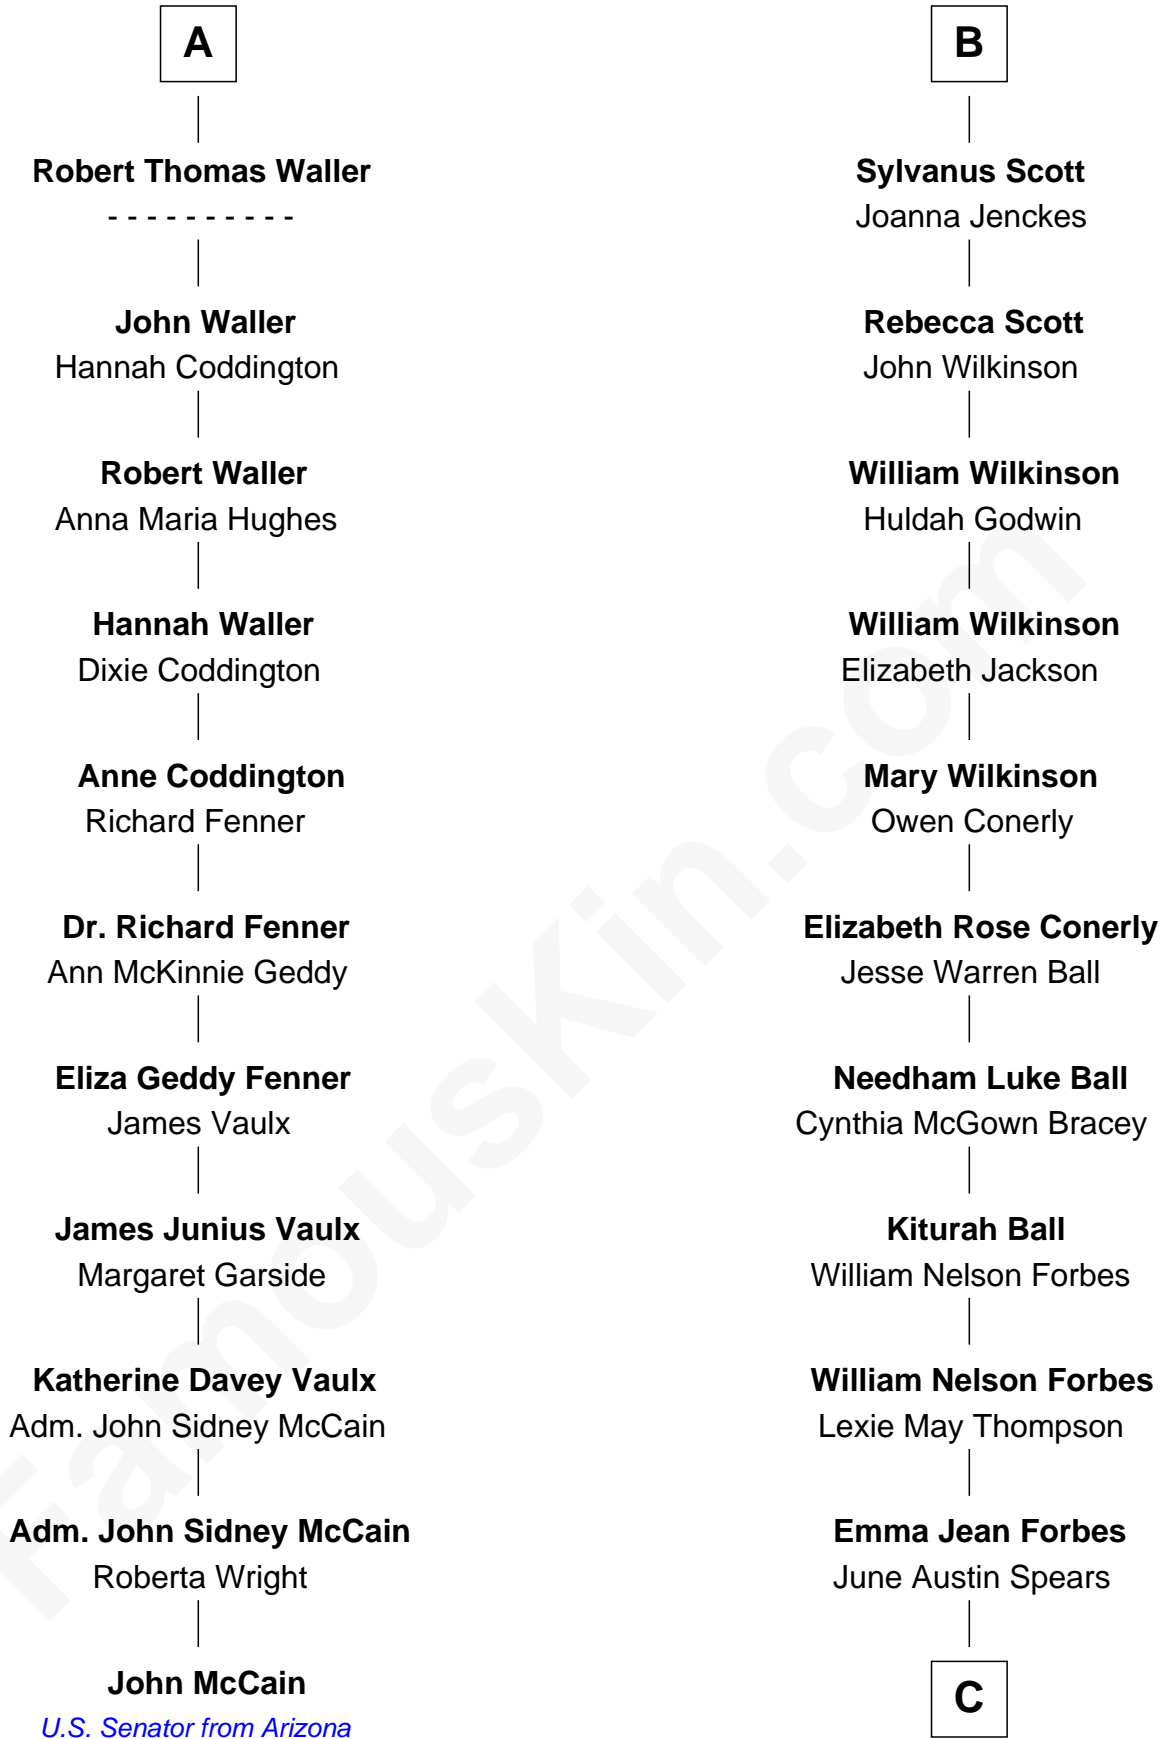

# FamousKin.com Relationship Chart of

**John McCain**

*U.S. Senator from Arizona*

17th cousin 1 time removed of

**Britney Spears**

*Singer, Entertainer*

**Sir Thomas Blount**  
Margaret de Gresley

**Sanchia Blount**  
Edward Langford

**Alice Langford**  
John Stradling

**Anne Stradling**  
Sir John Danvers

**Anne Danvers**  
Thomas Lovett

**Elizabeth Lovett**  
Anthony Cave

**Anne Cave**  
Griffith Hampden

**Anne Hampden**  
Robert Waller

**A**

**Sir Thomas Blount**  
Agnes Hawley

**Anne Blount**  
William Marbury

**Robert Marbury**  
Katherine Williamson

**William Marbury**  
Agnes Lenton

**Rev. Francis Marbury**  
Bridget Dryden

**Catherine Marbury**  
Richard Scott

**John Scott**  
Rebecca - - - - -

**B**

C

James Parnell Spears

Lynne Irene Bridges

Britney Spears

*Singer, Entertainer*

FamousKin.com