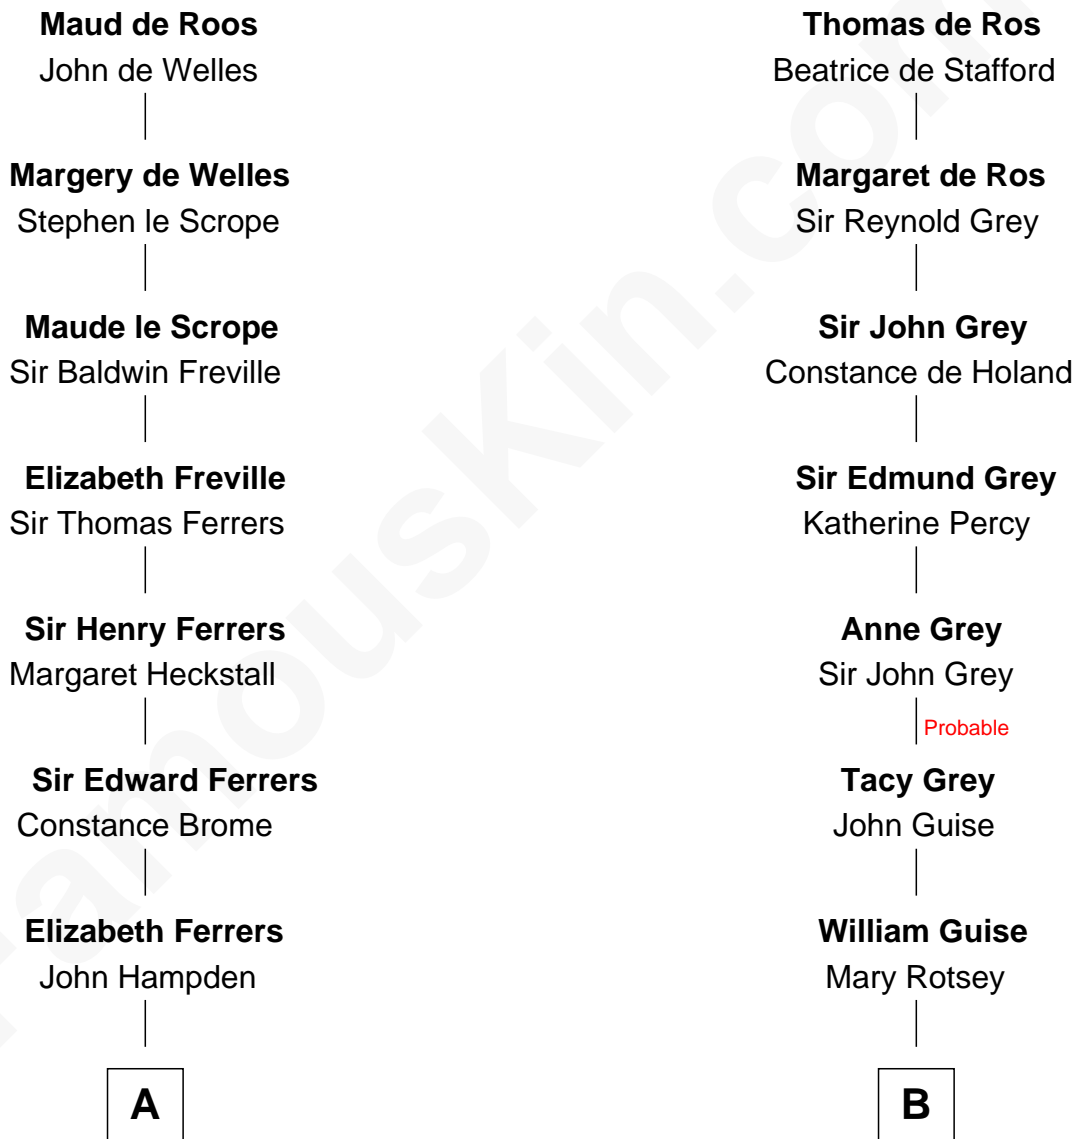

FamousKin.com Relationship Chart of

John McCain

U.S. Senator from Arizona

19th cousin 2 times removed of

Billie Eilish

Singer and Songwriter

Sir William de Ros
Margery de Badlesmere

C

Katherine Davey Vault
Adm. John Sidney McCain

Adm. John Sidney McCain
Roberta Wright

John McCain
U.S. Senator from Arizona

D

William Torrey Baird
Anne Merideth Grant

Collier Whittemore Baird
Dorothy Grace Norton