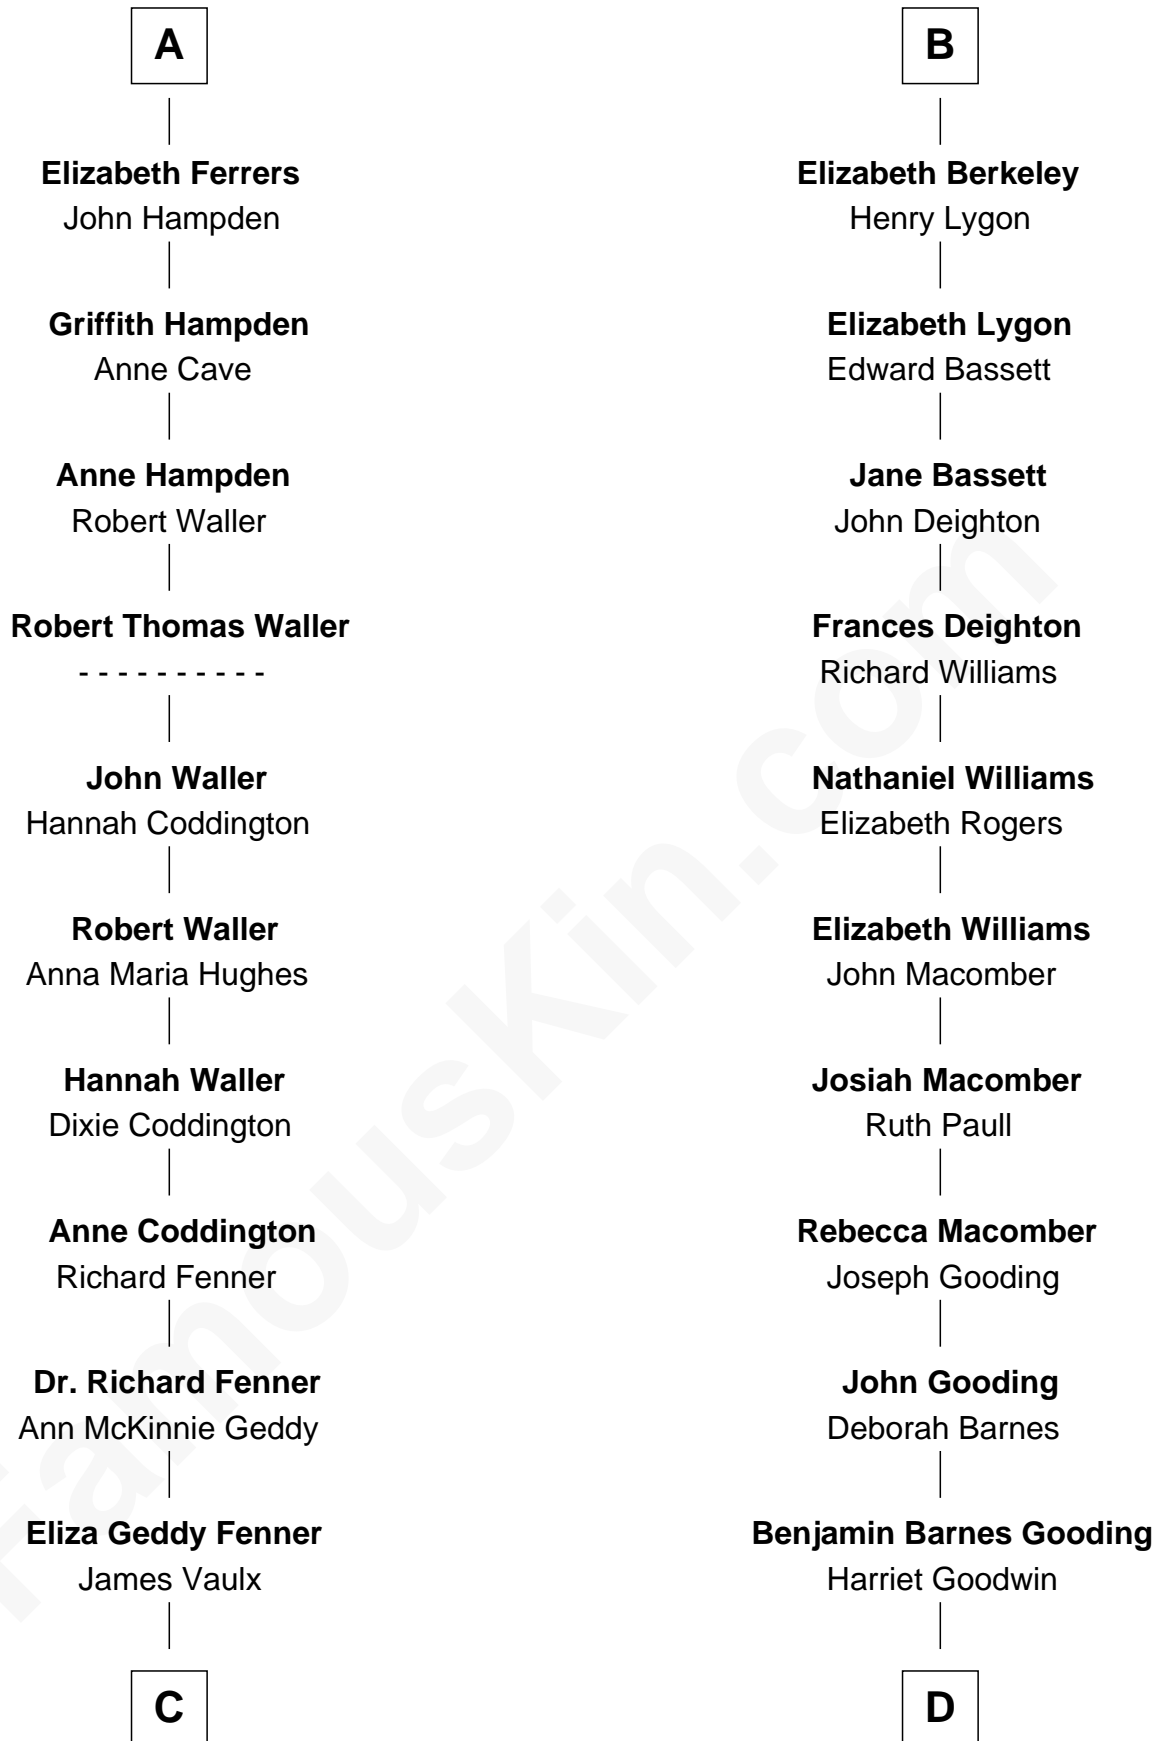

FamousKin.com

Relationship Chart of

John McCain

U.S. Senator from Arizona

18th cousin 2 times removed of

Mary Winthrop Gooding
Prolific Mayflower Descendant

Bartholomew de Badlesmere

Margaret de Clare

Sir William de Bohun

Elizabeth de Bohun

Sir Richard Fitzalan

Elizabeth Fitzalan

Sir Thomas Mowbray

Isabel Mowbray

Sir James Berkeley

Maurice Berkeley

Isabel Mead

Anne Berkeley

Sir William Dennis

Isabel Dennis

Sir John Berkeley

B

C

James Junius Vaulx

Margaret Garside

Katherine Davey Vaulx

Adm. John Sidney McCain

Adm. John Sidney McCain

Roberta Wright

John McCain

U.S. Senator from Arizona

D