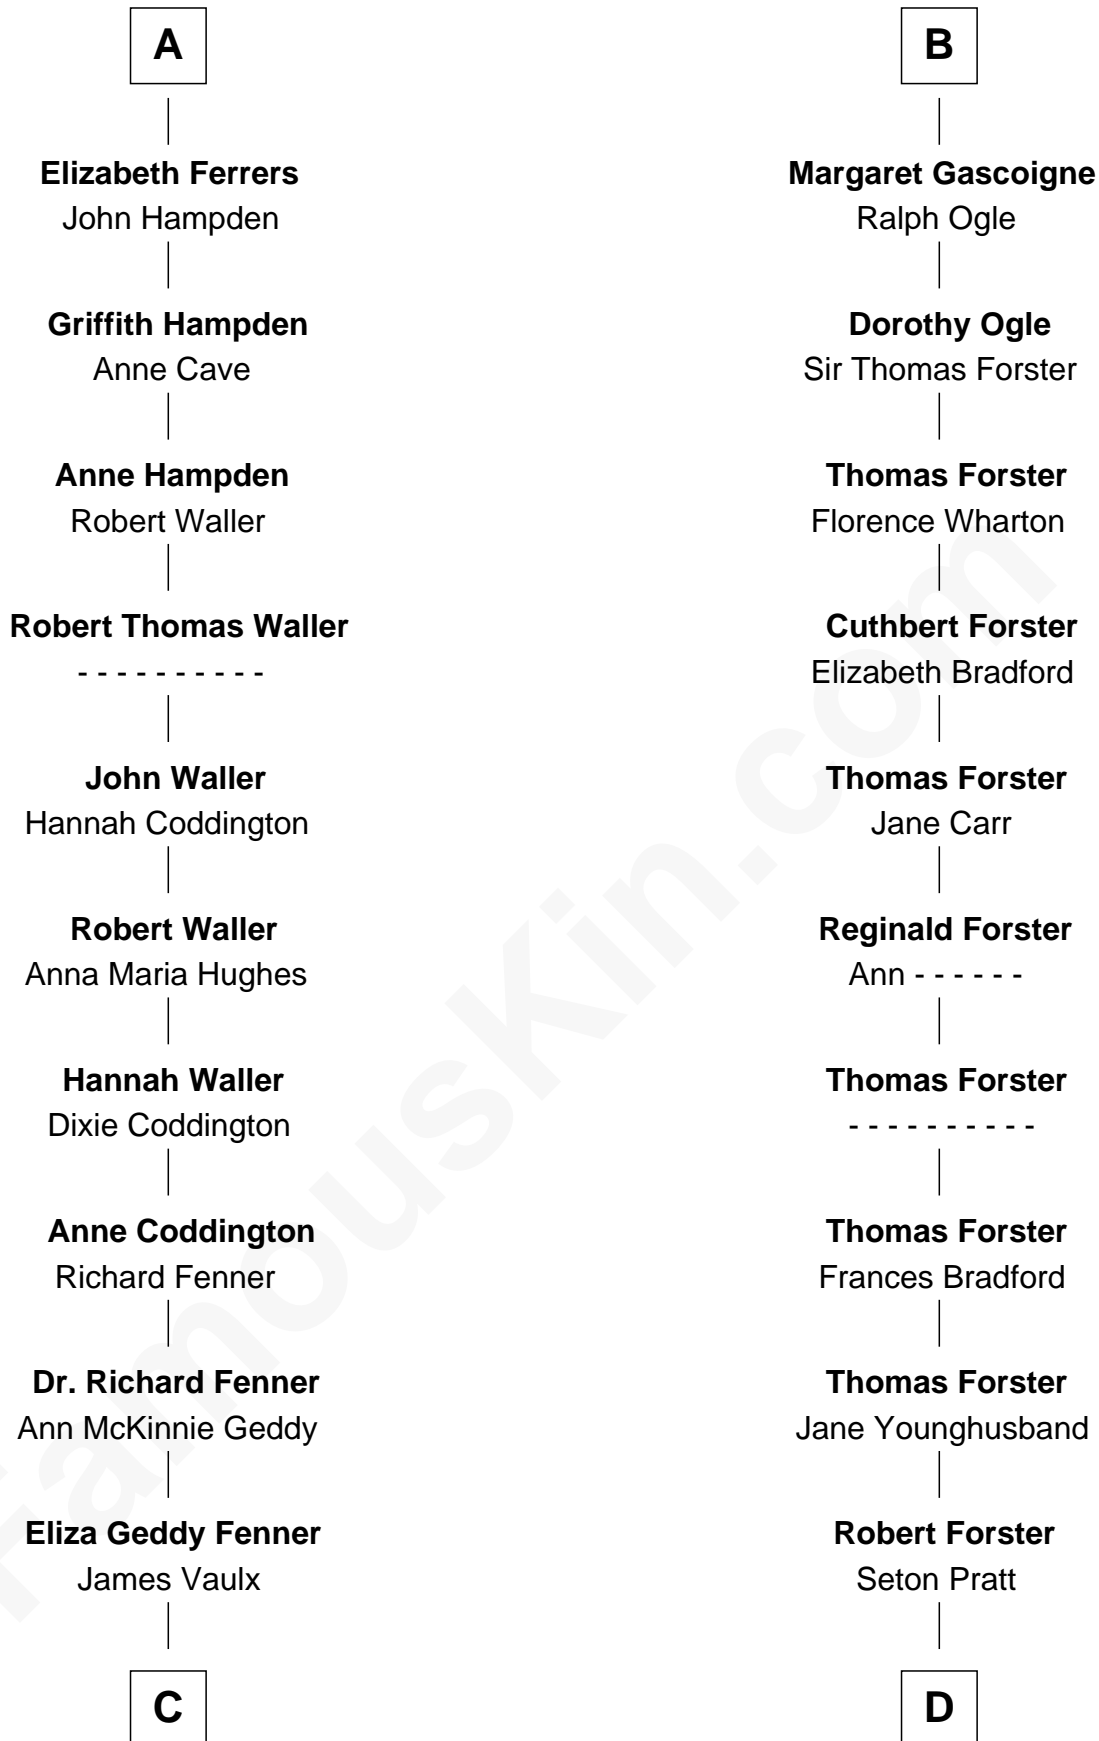

FamousKin.com Relationship Chart of

John McCain

U.S. Senator from Arizona

20th cousin 1 time removed of

Brian Forster

TV Actor

Bartholomew de Badlesmere

Margaret de Clare

Sir Edmund Mortimer

Sir Roger de Mortimer

Philippa de Montagu

Edmund Mortimer

Philippa Plantagenet

Elizabeth Mortimer

Sir Henry Percy

Sir Henry Percy

Eleanor Neville

Sir Henry Percy

Eleanor Poynings

Margaret Percy

Sir William Gascoigne

B

C

James Junius Vaulx

Margaret Garside

Katherine Davey Vaulx

Adm. John Sidney McCain

Adm. John Sidney McCain

Roberta Wright

John McCain

U.S. Senator from Arizona

D