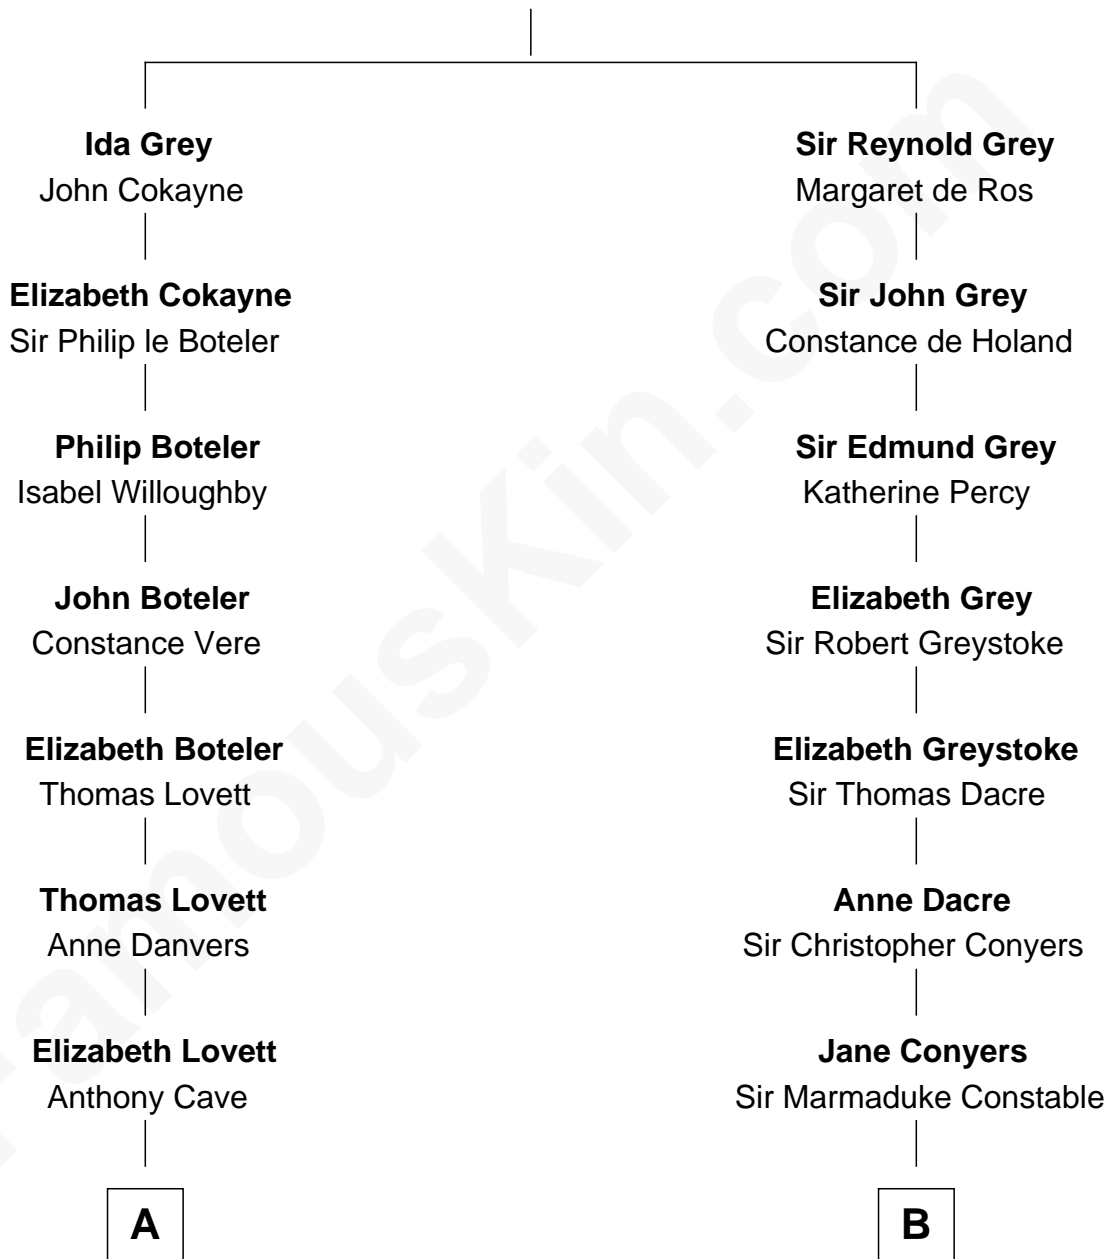

# FamousKin.com Relationship Chart of

**John McCain**

*U.S. Senator from Arizona*

19th cousin 1 time removed of

**Margot Kidder**

*TV and Movie Actress*

**Sir Reynold de Grey**

Eleanor le Strange

**C**

**Katherine Davey Vault**  
Adm. John Sidney McCain

**Adm. John Sidney McCain**  
Roberta Wright

**John McCain**  
*U.S. Senator from Arizona*

**D**

**Margaret Q. Greeley**  
Dr. David Powell

**Margaret Powell**  
Sidney Jesse Kidder