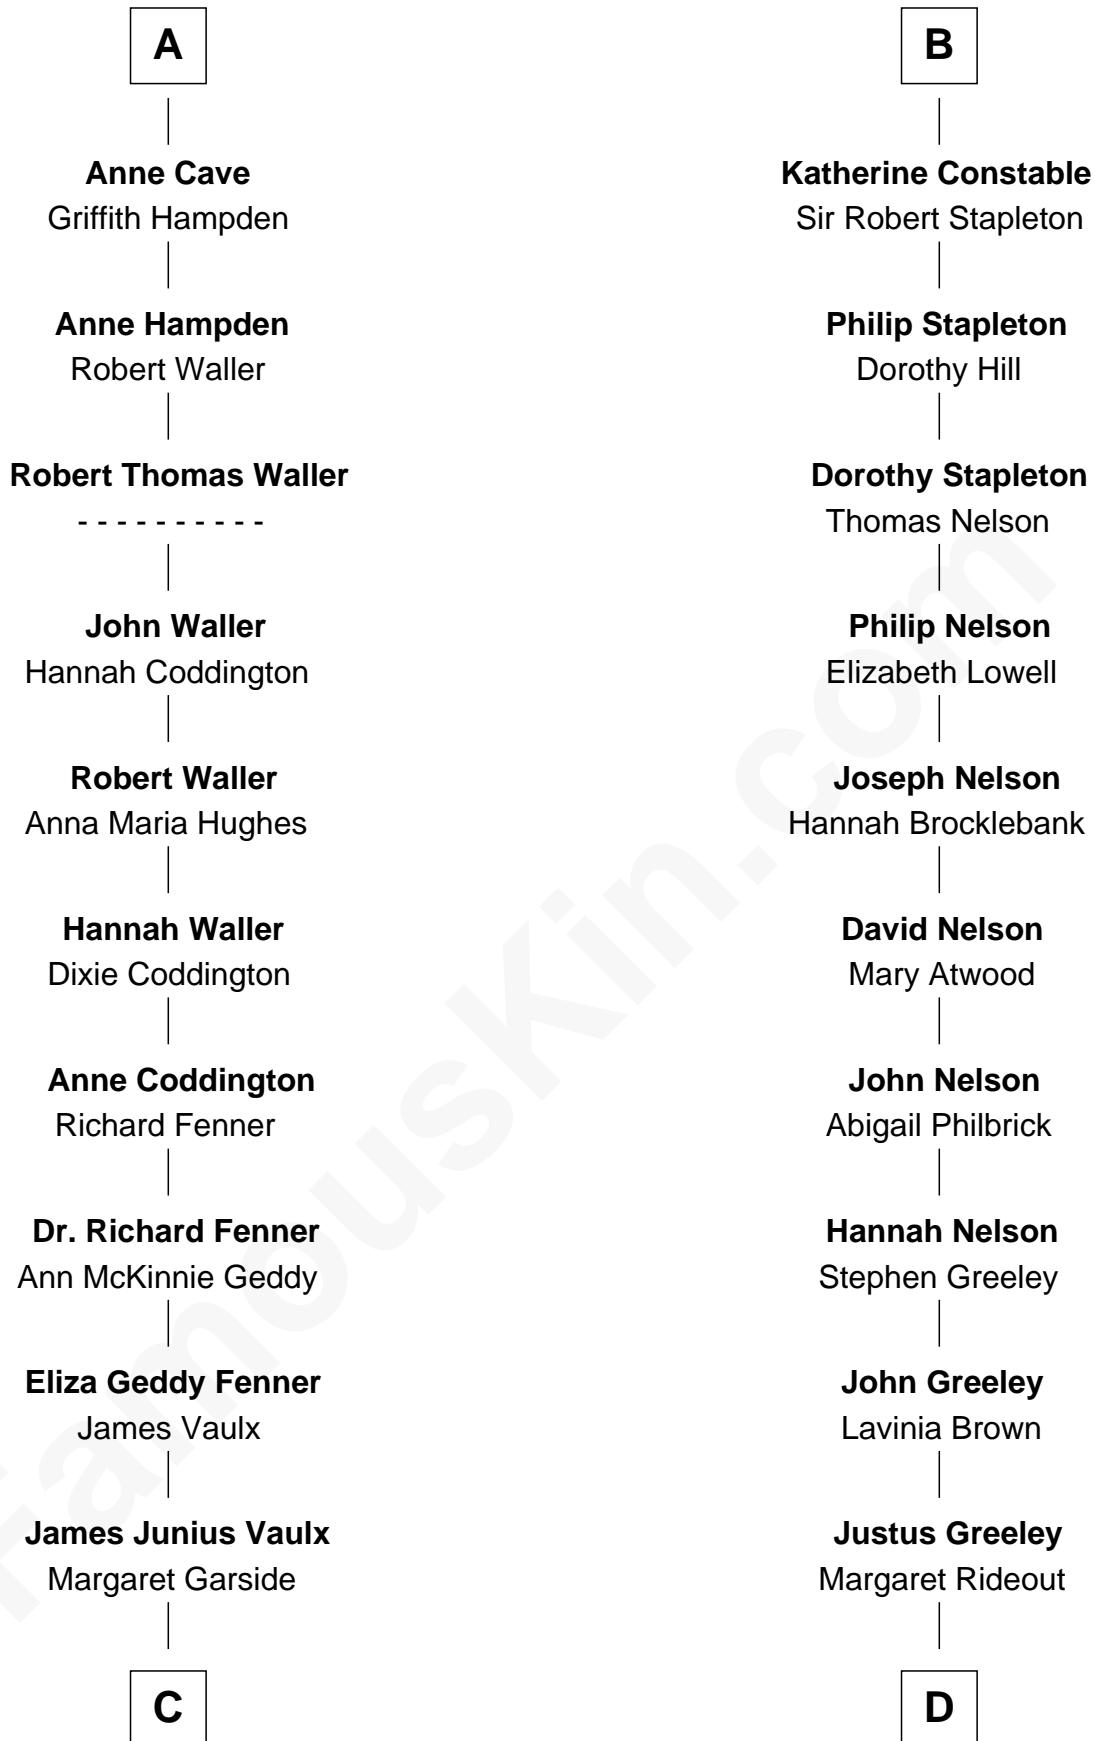

# FamousKin.com Relationship Chart of

**John McCain**

*U.S. Senator from Arizona*

19th cousin 1 time removed of

**Margot Kidder**

*TV and Movie Actress*

**Sir Reynold de Grey**

Eleanor le Strange

**C**

**Katherine Davey Vault**  
Adm. John Sidney McCain

**Adm. John Sidney McCain**  
Roberta Wright

**John McCain**  
*U.S. Senator from Arizona*

**D**

**Margaret Q. Greeley**  
Dr. David Powell

**Margaret Powell**  
Sidney Jesse Kidder