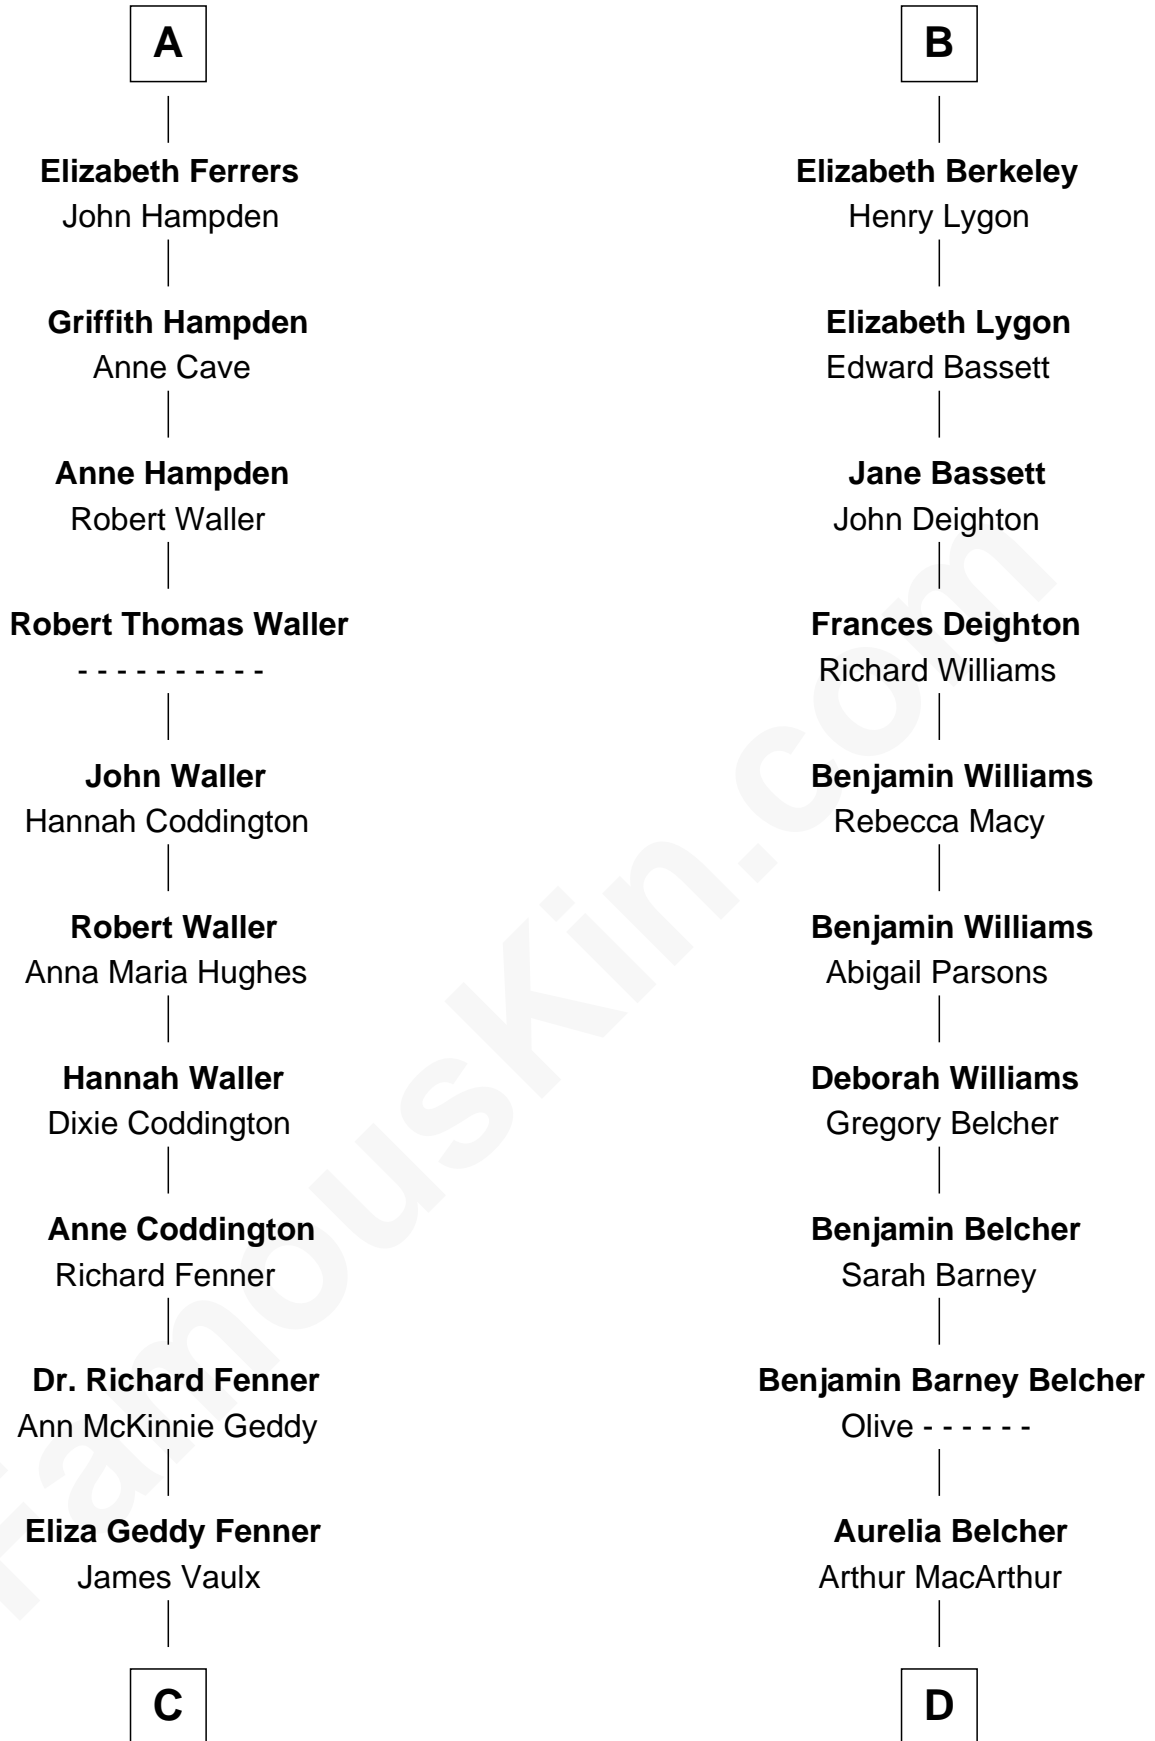

FamousKin.com Relationship Chart of

John McCain

U.S. Senator from Arizona

18th cousin 2 times removed of

General Douglas MacArthur

U.S. Army - World War II

Bartholomew de Badlesmere

Margaret de Clare

Sir William de Bohun

Elizabeth de Bohun

Sir Richard Fitzalan

Elizabeth Fitzalan

Sir Thomas Mowbray

Isabel Mowbray

Sir James Berkeley

Maurice Berkeley

Isabel Mead

Anne Berkeley

Sir William Dennis

Isabel Dennis

Sir John Berkeley

B

C

James Junius Vaulx

Margaret Garside

Katherine Davey Vaulx

Adm. John Sidney McCain

Adm. John Sidney McCain

Roberta Wright

John McCain

U.S. Senator from Arizona

D