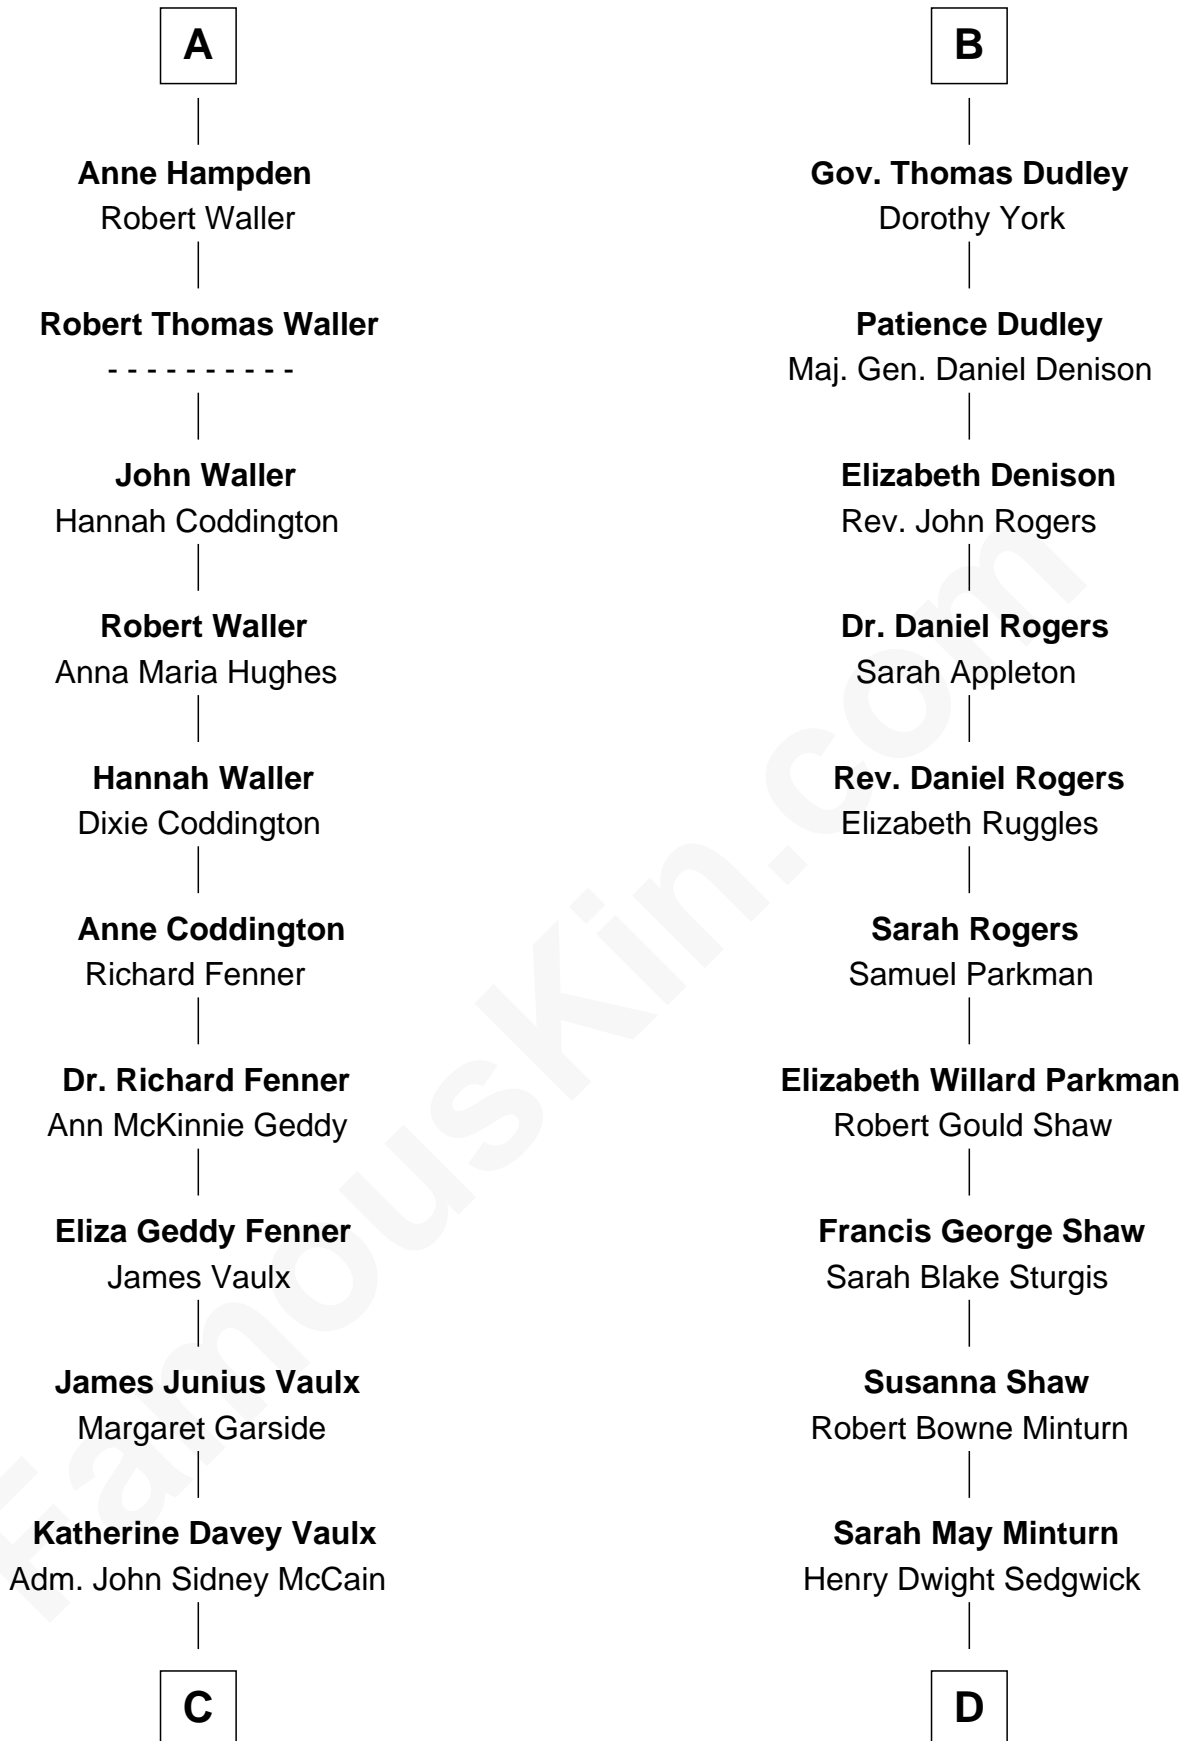

FamousKin.com Relationship Chart of

John McCain

U.S. Senator from Arizona

18th cousin 1 time removed of

Kyra Sedgwick

TV and Movie Actress

Sir Walter Blount

Sancha de Ayala

Sir Thomas Blount

Margaret de Gresley

Sanchia Blount

Edward Langford

Alice Langford

John Stradling

Anne Stradling

Sir John Danvers

Sir John Sutton

Sir John Sutton

Elizabeth Berkeley

Sir Edmund Sutton

Joyce Tiptoft

Sir Edward Sutton

Cecily Willoughby

Sir John Sutton

Cecily Grey

Sir Henry Dudley

----- Ashton

Probable

Roger Dudley

Susanna Thorne

B

Kyra Sedgwick photo by [Angela George](#) (CC BY-SA 3.0)