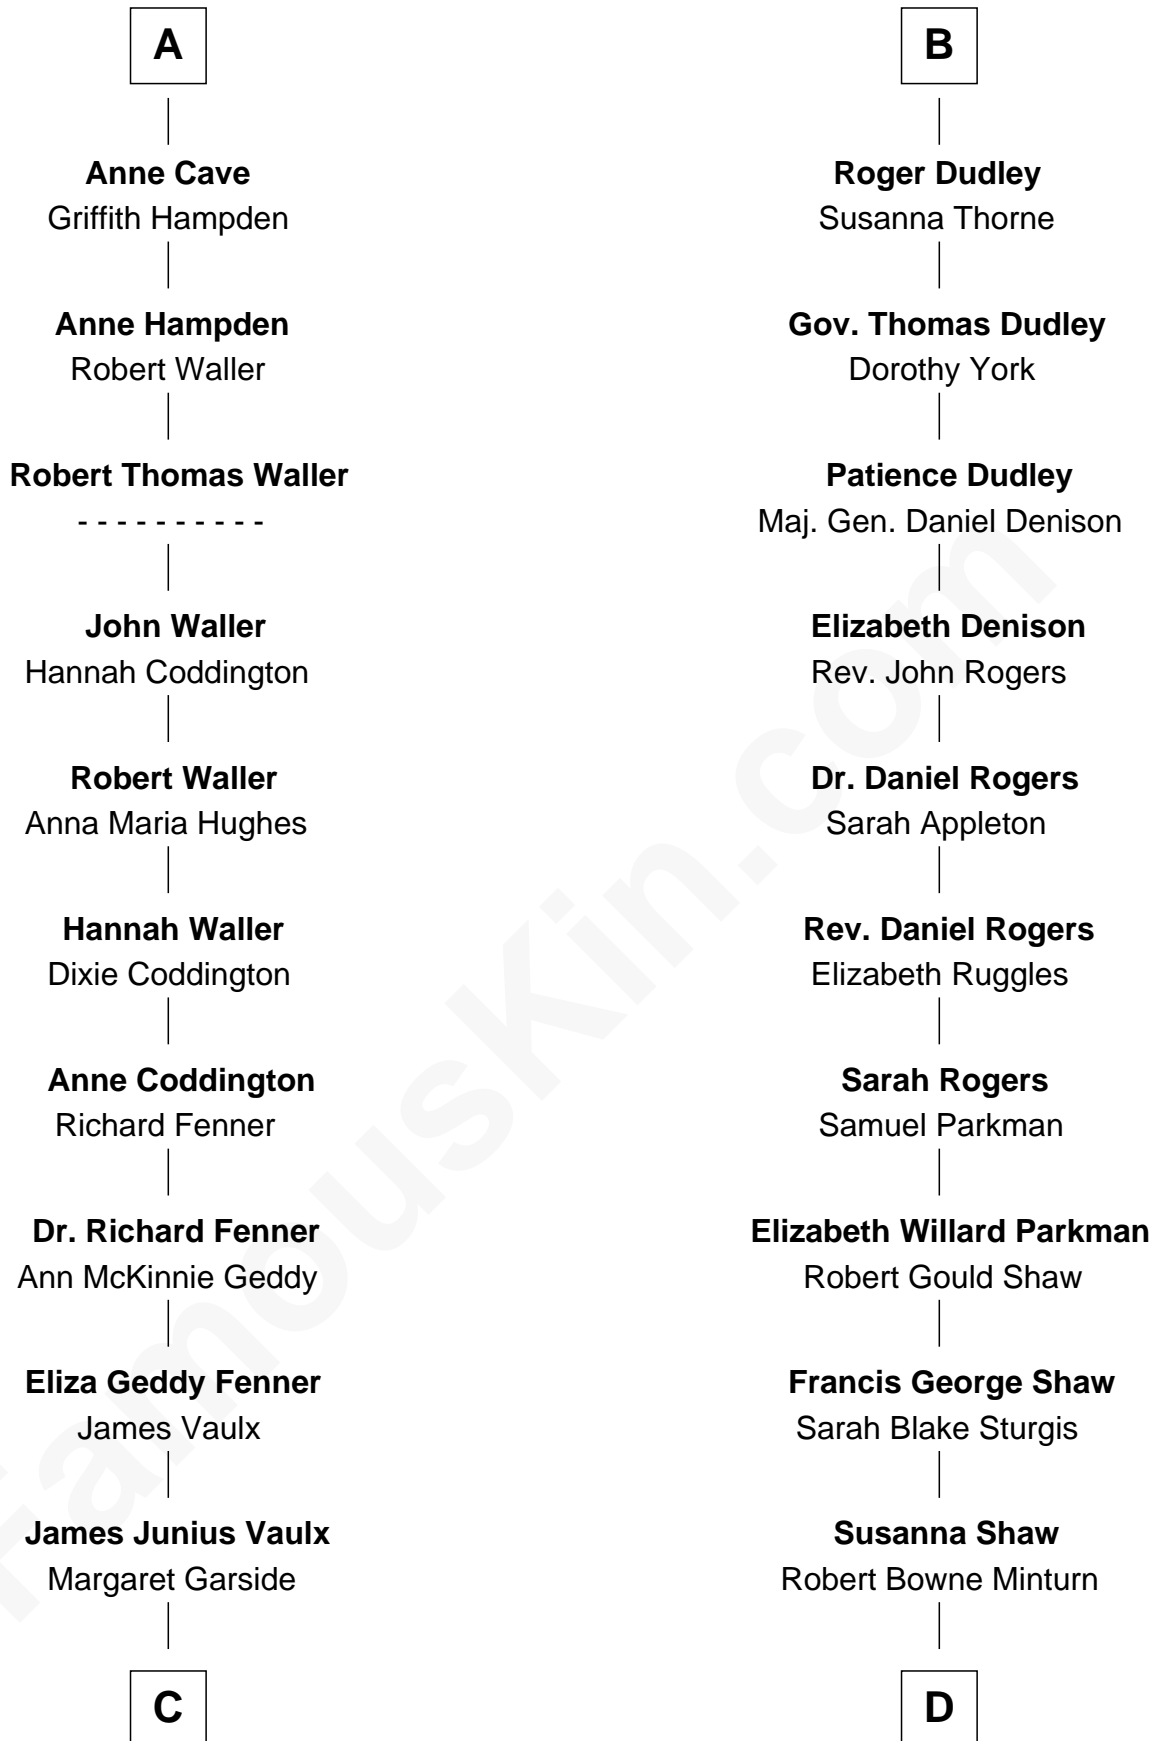

FamousKin.com Relationship Chart of

John McCain

U.S. Senator from Arizona

19th cousin 1 time removed of

Kyra Sedgwick

TV and Movie Actress

Sir Reynold de Grey

Eleanor le Strange

C

Katherine Davey Vault
Adm. John Sidney McCain

Adm. John Sidney McCain
Roberta Wright

John McCain
U.S. Senator from Arizona

D

Sarah May Minturn
Henry Dwight Sedgwick

Robert Minturn Sedgwick
Helen Peabody

Henry Dwight Sedgwick
Patricia Ann Rosenwald