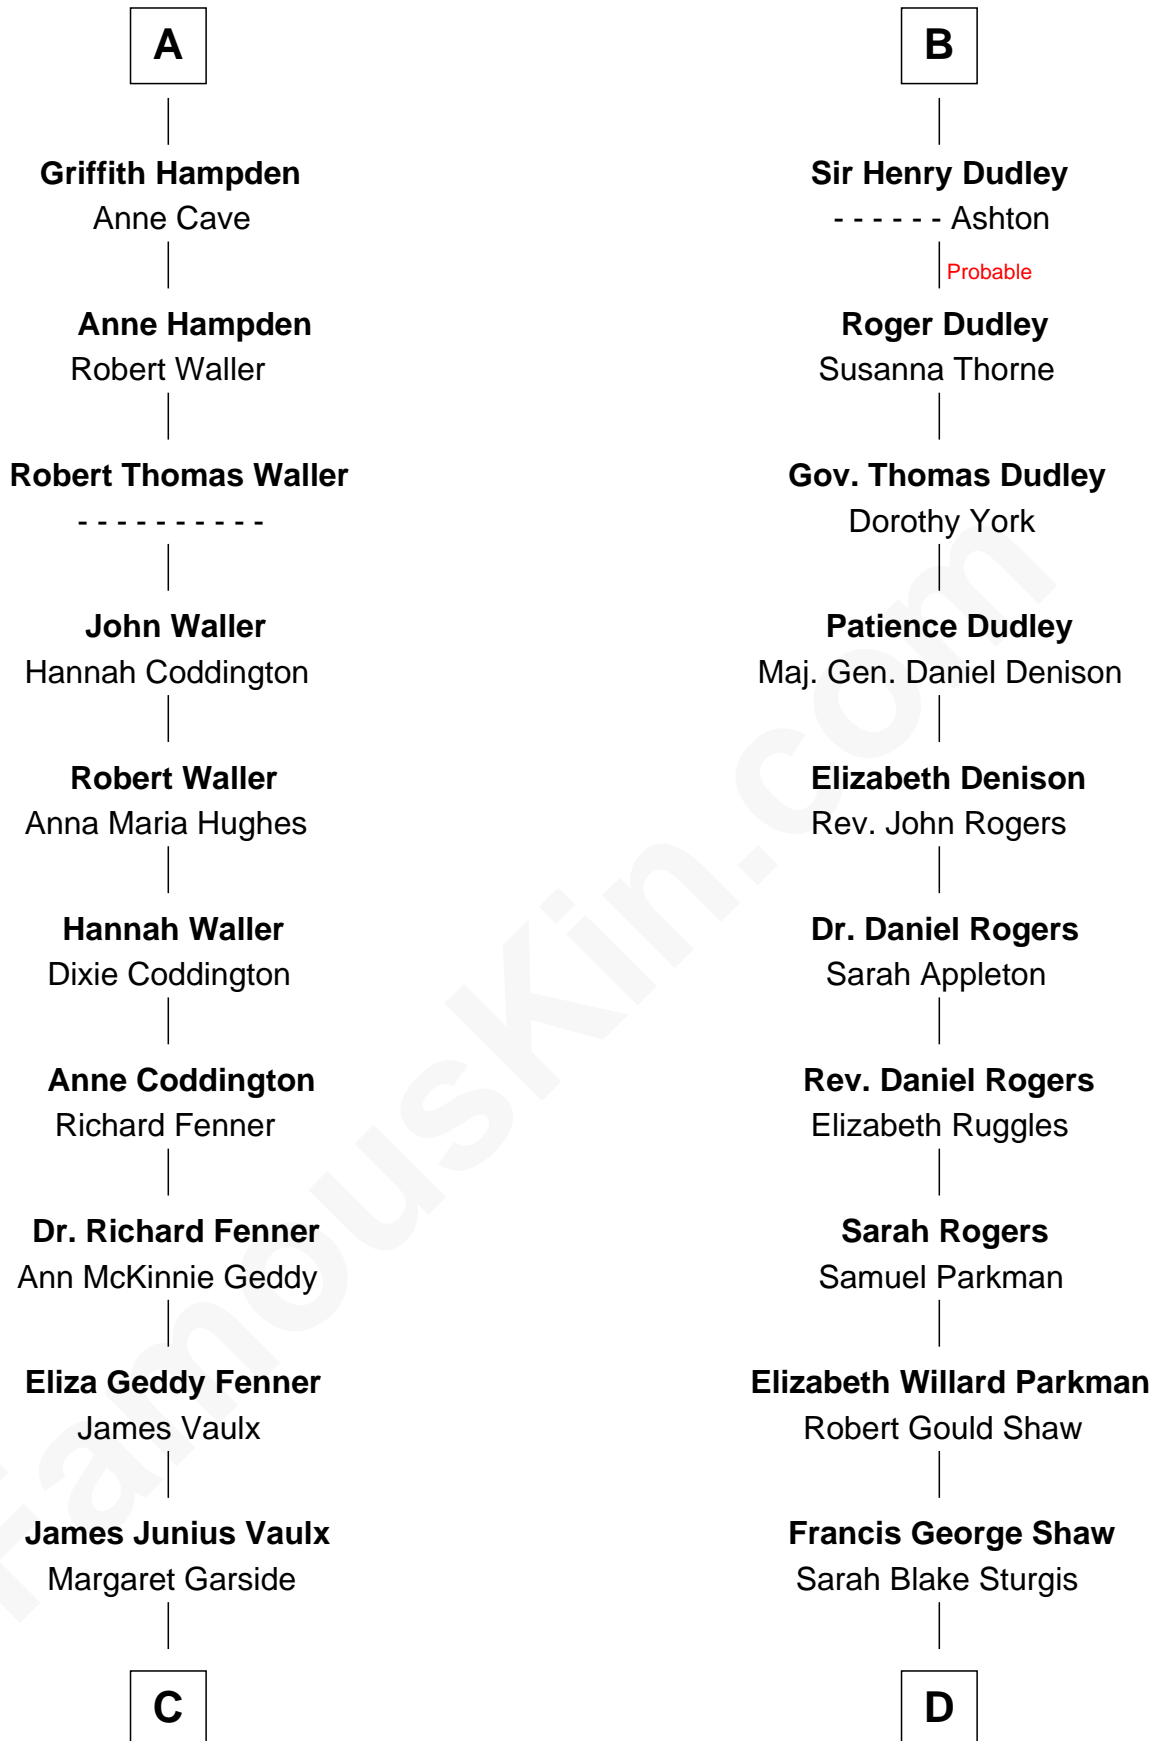

FamousKin.com Relationship Chart of

John McCain

U.S. Senator from Arizona

19th cousin 2 times removed of

Kyra Sedgwick

TV and Movie Actress

Sir William de Ros
Margery de Badlesmere

C

Katherine Davey Vault
Adm. John Sidney McCain

Adm. John Sidney McCain
Roberta Wright

John McCain
U.S. Senator from Arizona

D

Susanna Shaw
Robert Bowne Minturn

Sarah May Minturn
Henry Dwight Sedgwick

Robert Minturn Sedgwick
Helen Peabody