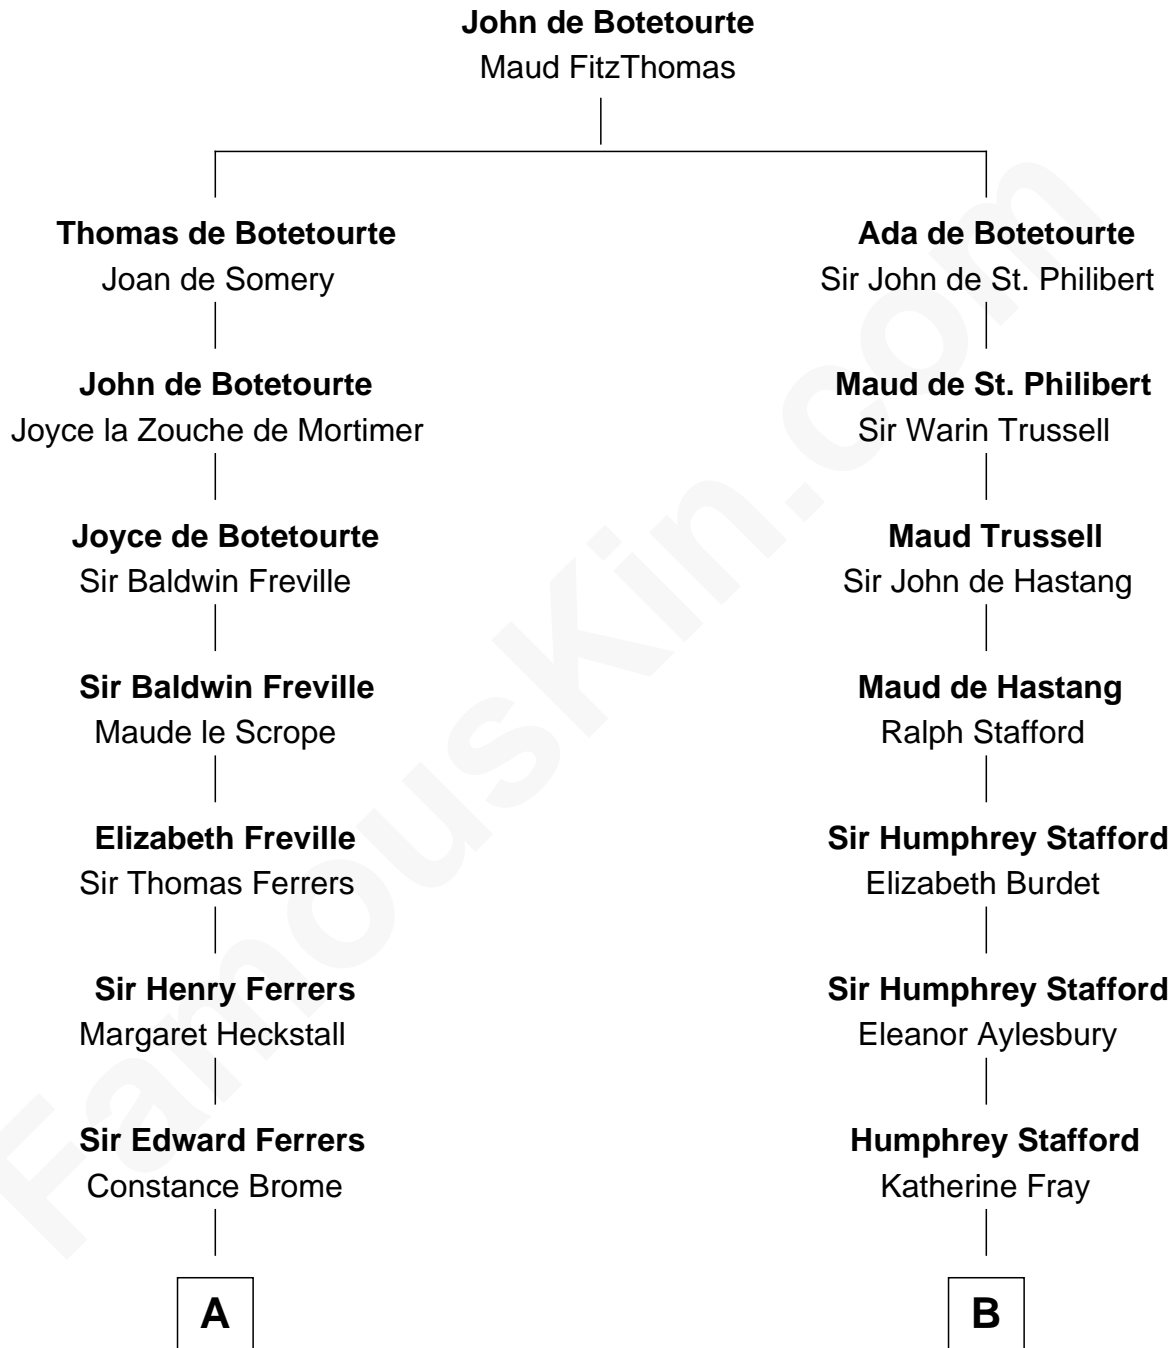

FamousKin.com Relationship Chart of

John McCain

U.S. Senator from Arizona

15th cousin 5 times removed of

William Ellery

Signer of the Declaration of Independence

C

James Junius Vaulx

Margaret Garside

Katherine Davey Vaulx

Adm. John Sidney McCain

Adm. John Sidney McCain

Roberta Wright

John McCain

U.S. Senator from Arizona

FamousKin.com