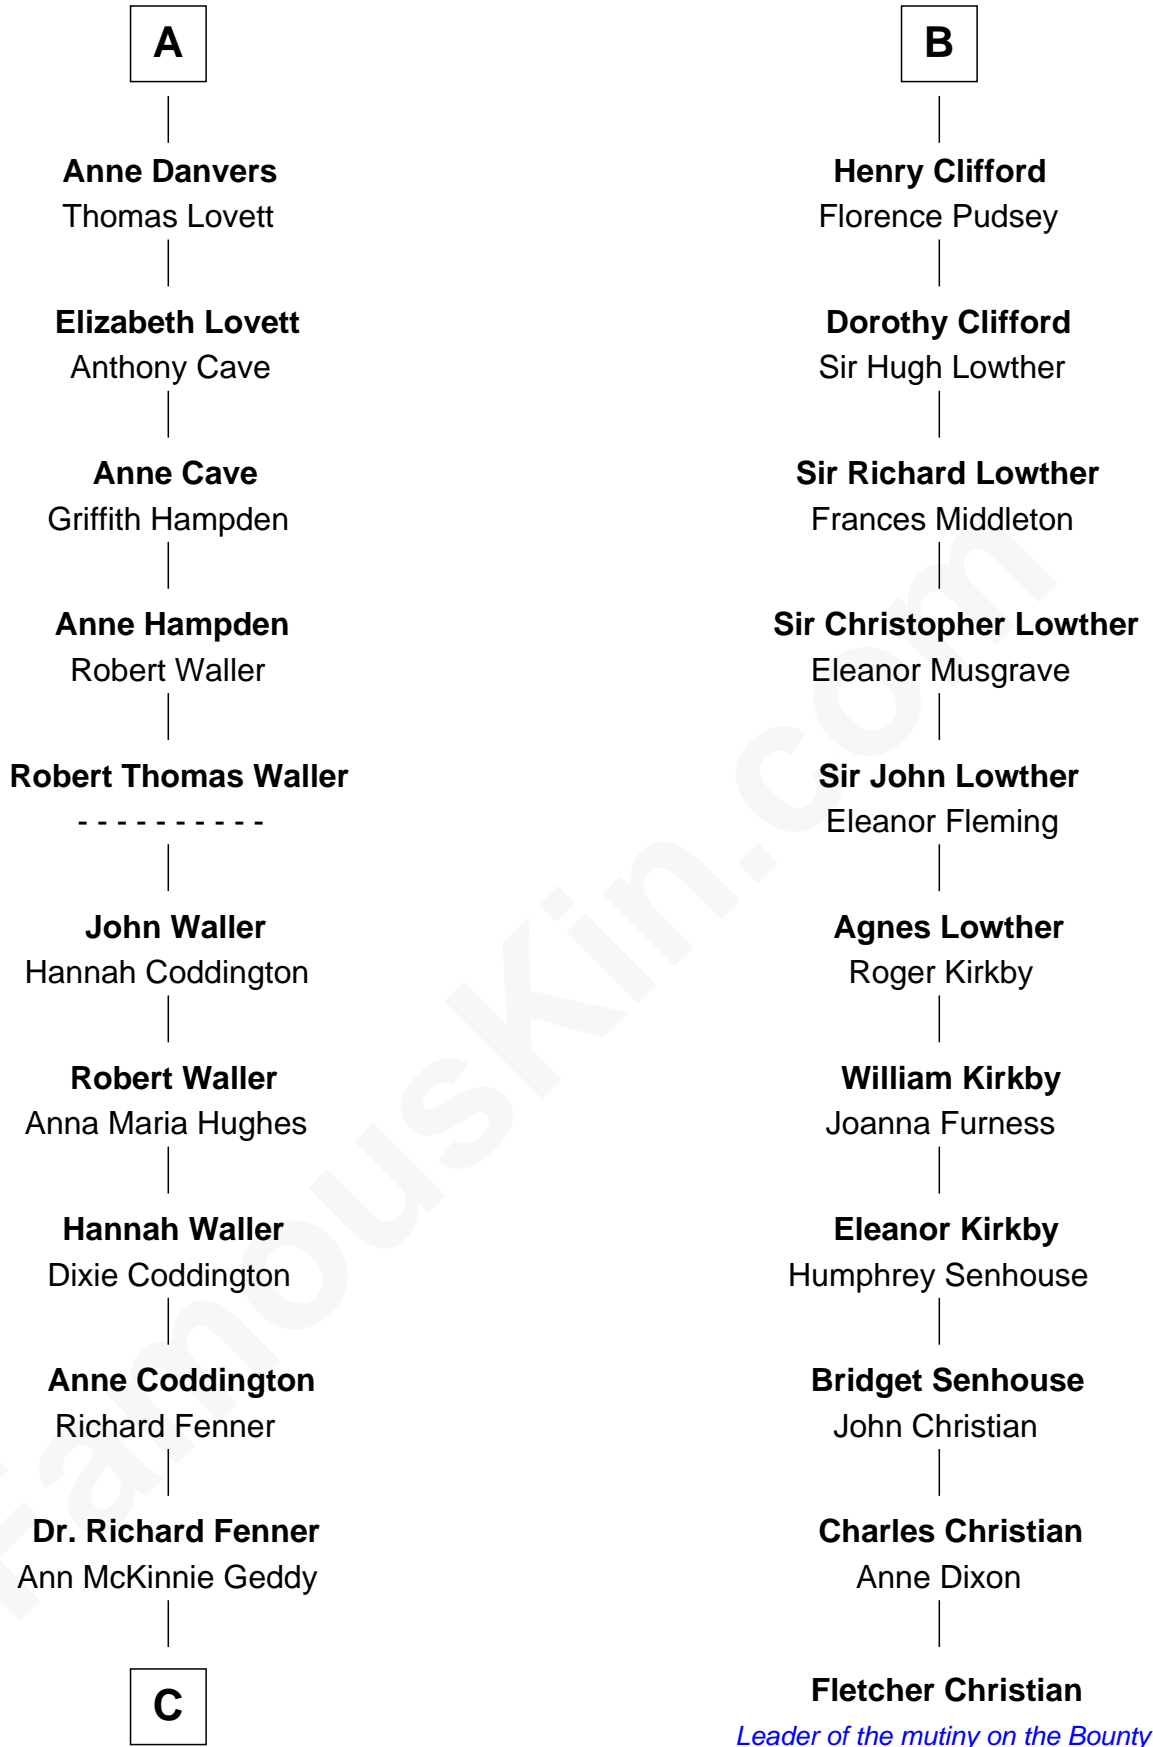

FamousKin.com Relationship Chart of

John McCain

U.S. Senator from Arizona

17th cousin 4 times removed of

Fletcher Christian

Leader of the mutiny on the Bounty

Sir William de Montagu
Elizabeth de Montfort

Hawise de Montagu
Sir Roger de Bavent

Joan de Bavent
Sir John Dauntsey

John Dauntsey
Elizabeth Beverley

Joan Dauntsey
Sir John Stradling

Edmund Stradling
Elizabeth Arundell

John Stradling
Alice Langford

Anne Stradling
Sir John Danvers

A

William de Montagu
Katherine de Grandison

Philippa de Montagu
Sir Roger de Mortimer

Edmund Mortimer
Philippa Plantagenet

Elizabeth Mortimer
Sir Henry Percy

Elizabeth Percy
Sir John Clifford

Thomas Clifford
Joan Dacre

John Clifford
Margaret Bromflete

B

C

—
Eliza Geddy Fenner

James Vaulx

—
James Junius Vaulx

Margaret Garside

—
Katherine Davey Vaulx

Adm. John Sidney McCain