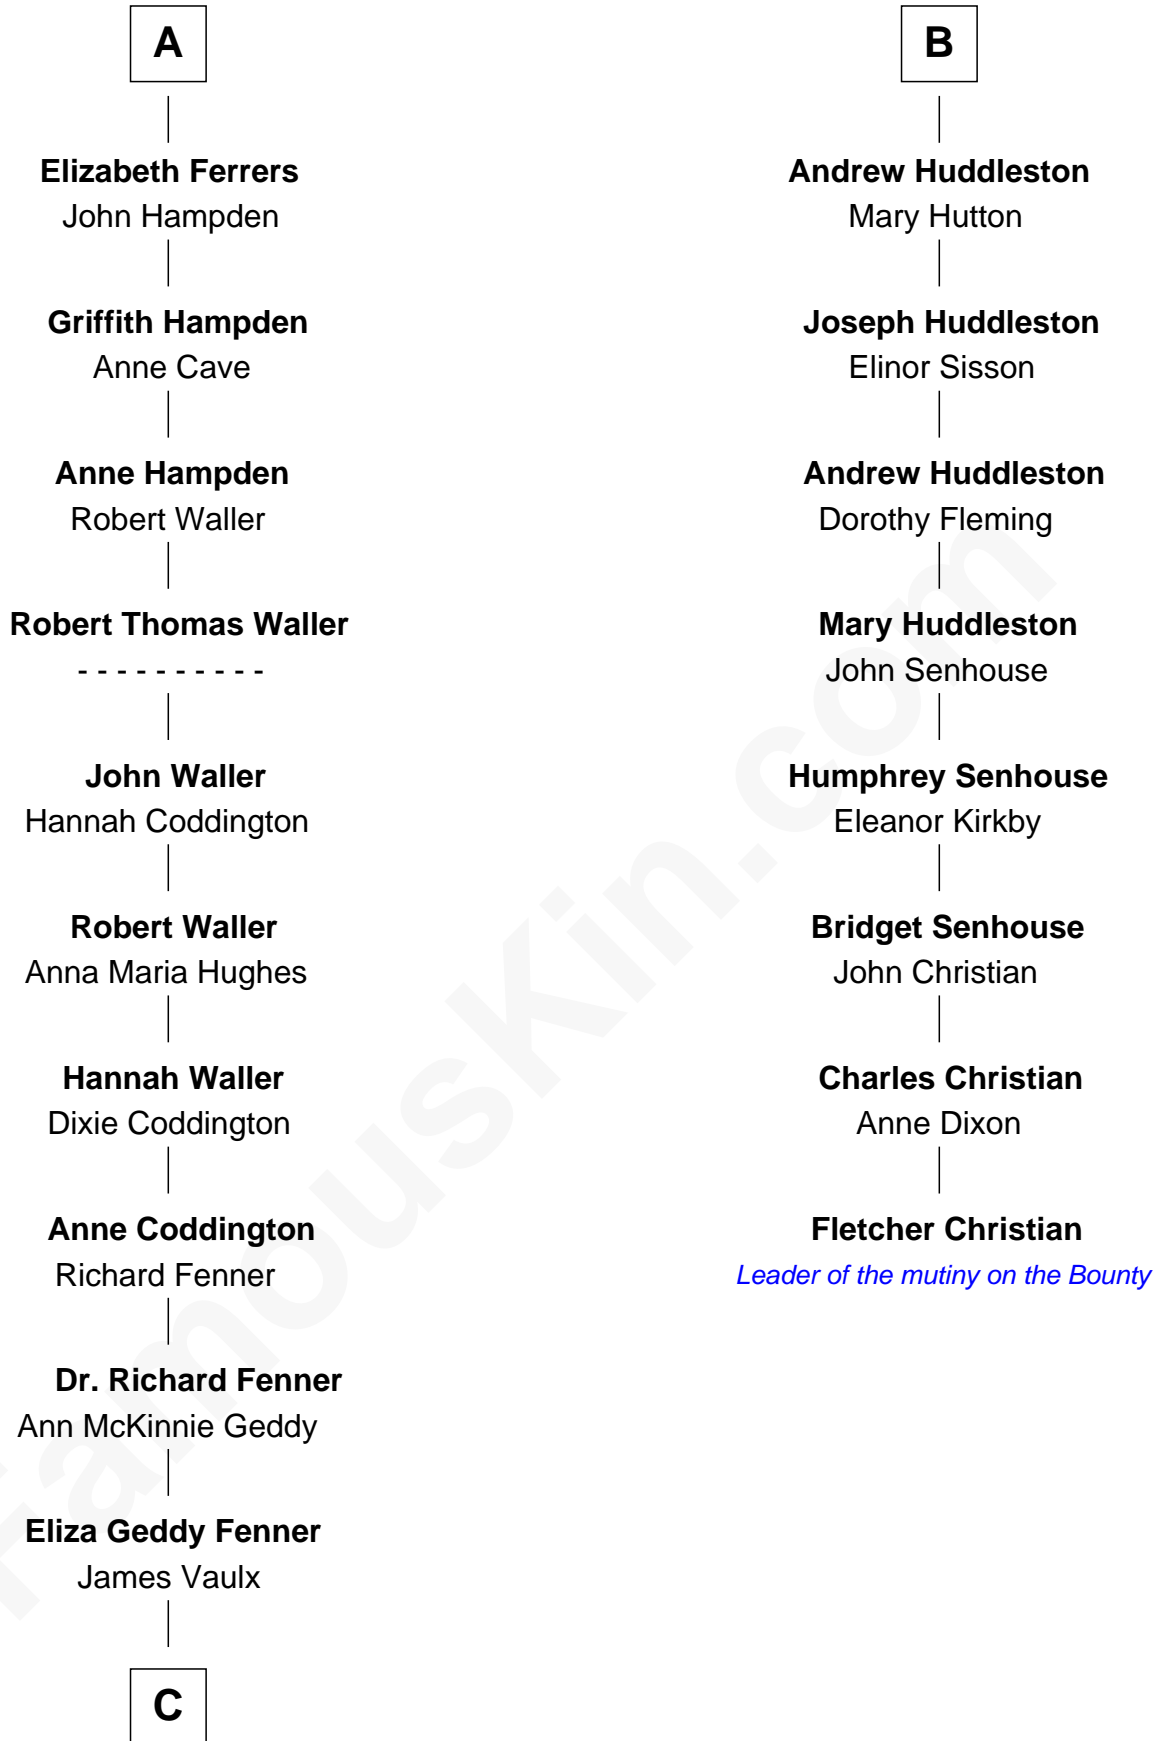

FamousKin.com Relationship Chart of

John McCain

U.S. Senator from Arizona

14th cousin 6 times removed of

Fletcher Christian

Leader of the mutiny on the Bounty

THE "BOUNTY" AT OAHU

C

James Junius Vaulx

Margaret Garside

Katherine Davey Vaulx

Adm. John Sidney McCain

Adm. John Sidney McCain

Roberta Wright

John McCain

U.S. Senator from Arizona