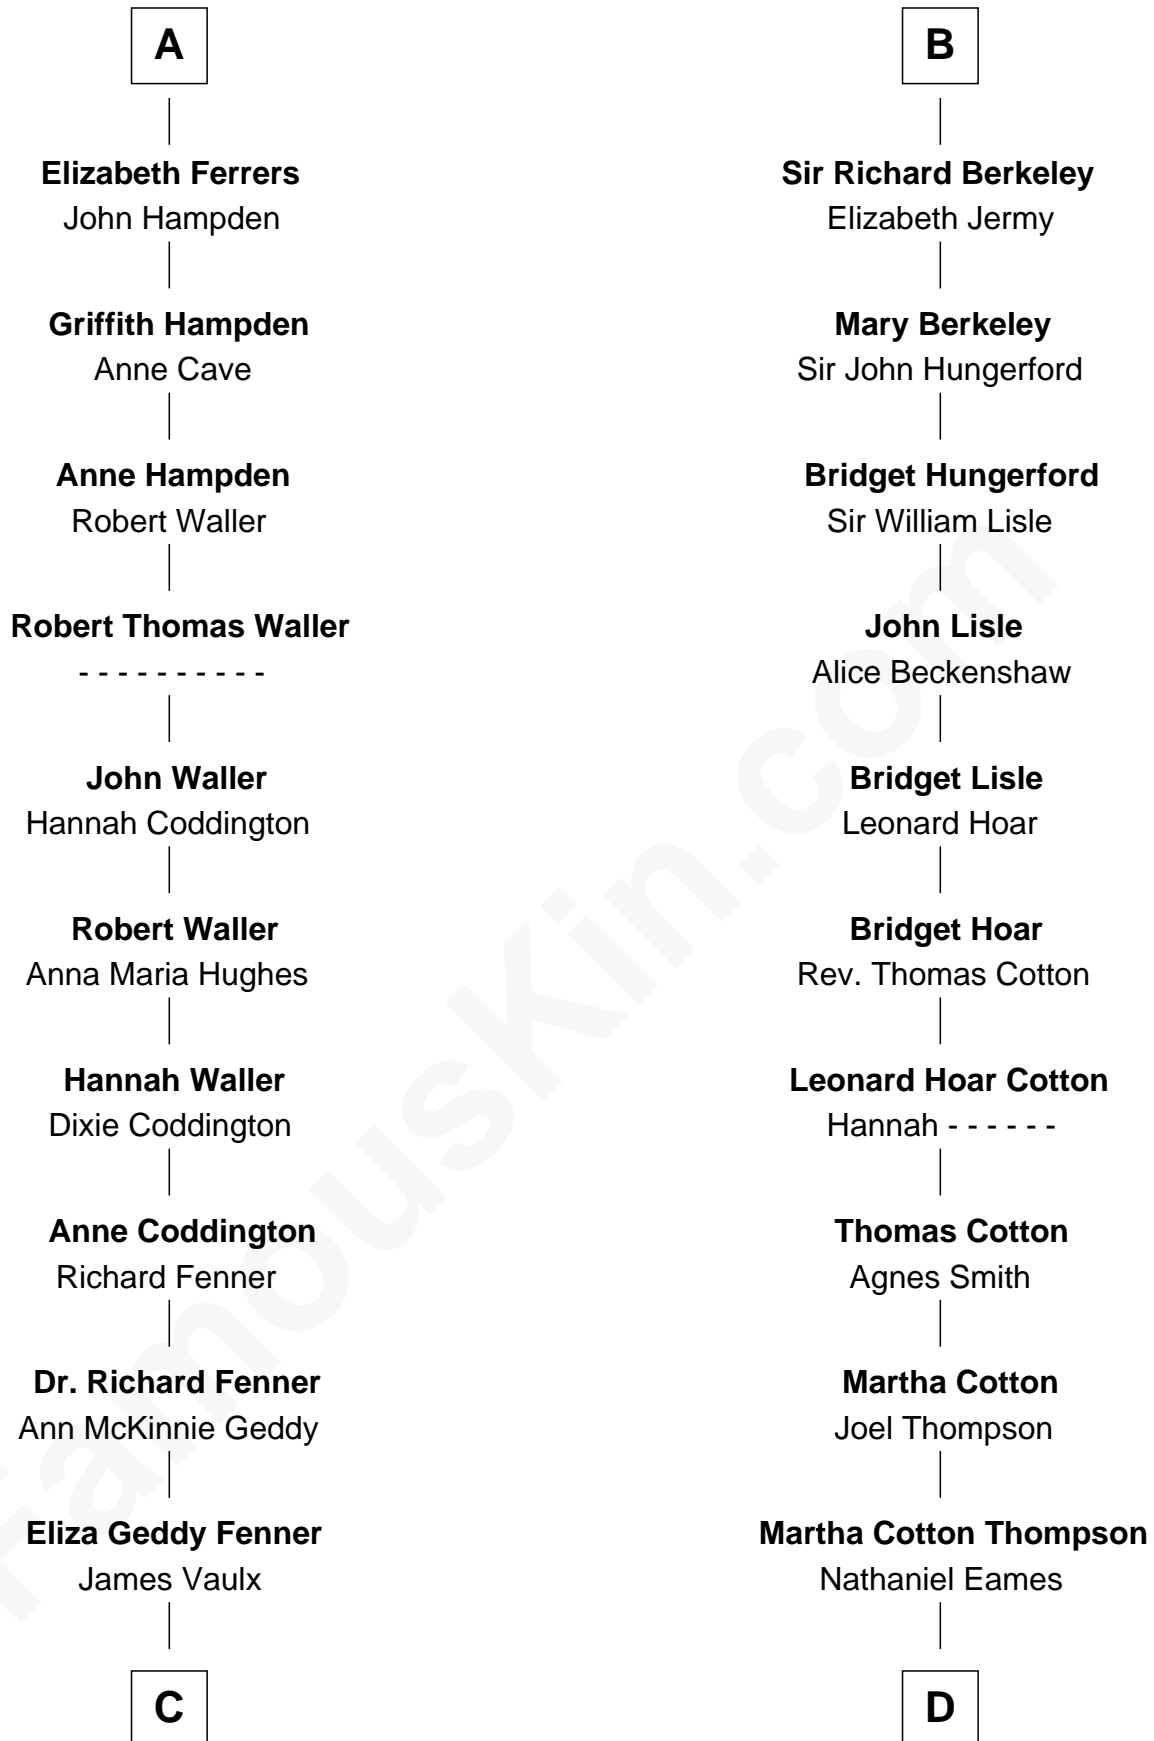

FamousKin.com Relationship Chart of

John McCain

U.S. Senator from Arizona

19th cousin 1 time removed of

Clare Eames

Silent Movie Actress

Bartholomew de Badlesmere

Margaret de Clare

Margery de Badlesmere

Sir William de Ros

Maud de Roos

John de Welles

Margery de Welles

Stephen le Scrope

Maude le Scrope

Sir Baldwin Freville

Sir William de Bohun

Elizabeth de Bohun

Sir Richard Fitzalan

Elizabeth Fitzalan

Sir Thomas Mowbray

Isabel Mowbray

Sir James Berkeley

Maurice Berkeley

Isabel Mead

Anne Berkeley

Sir William Dennis

Isabel Dennis

Sir John Berkeley

B

FamousKin.com