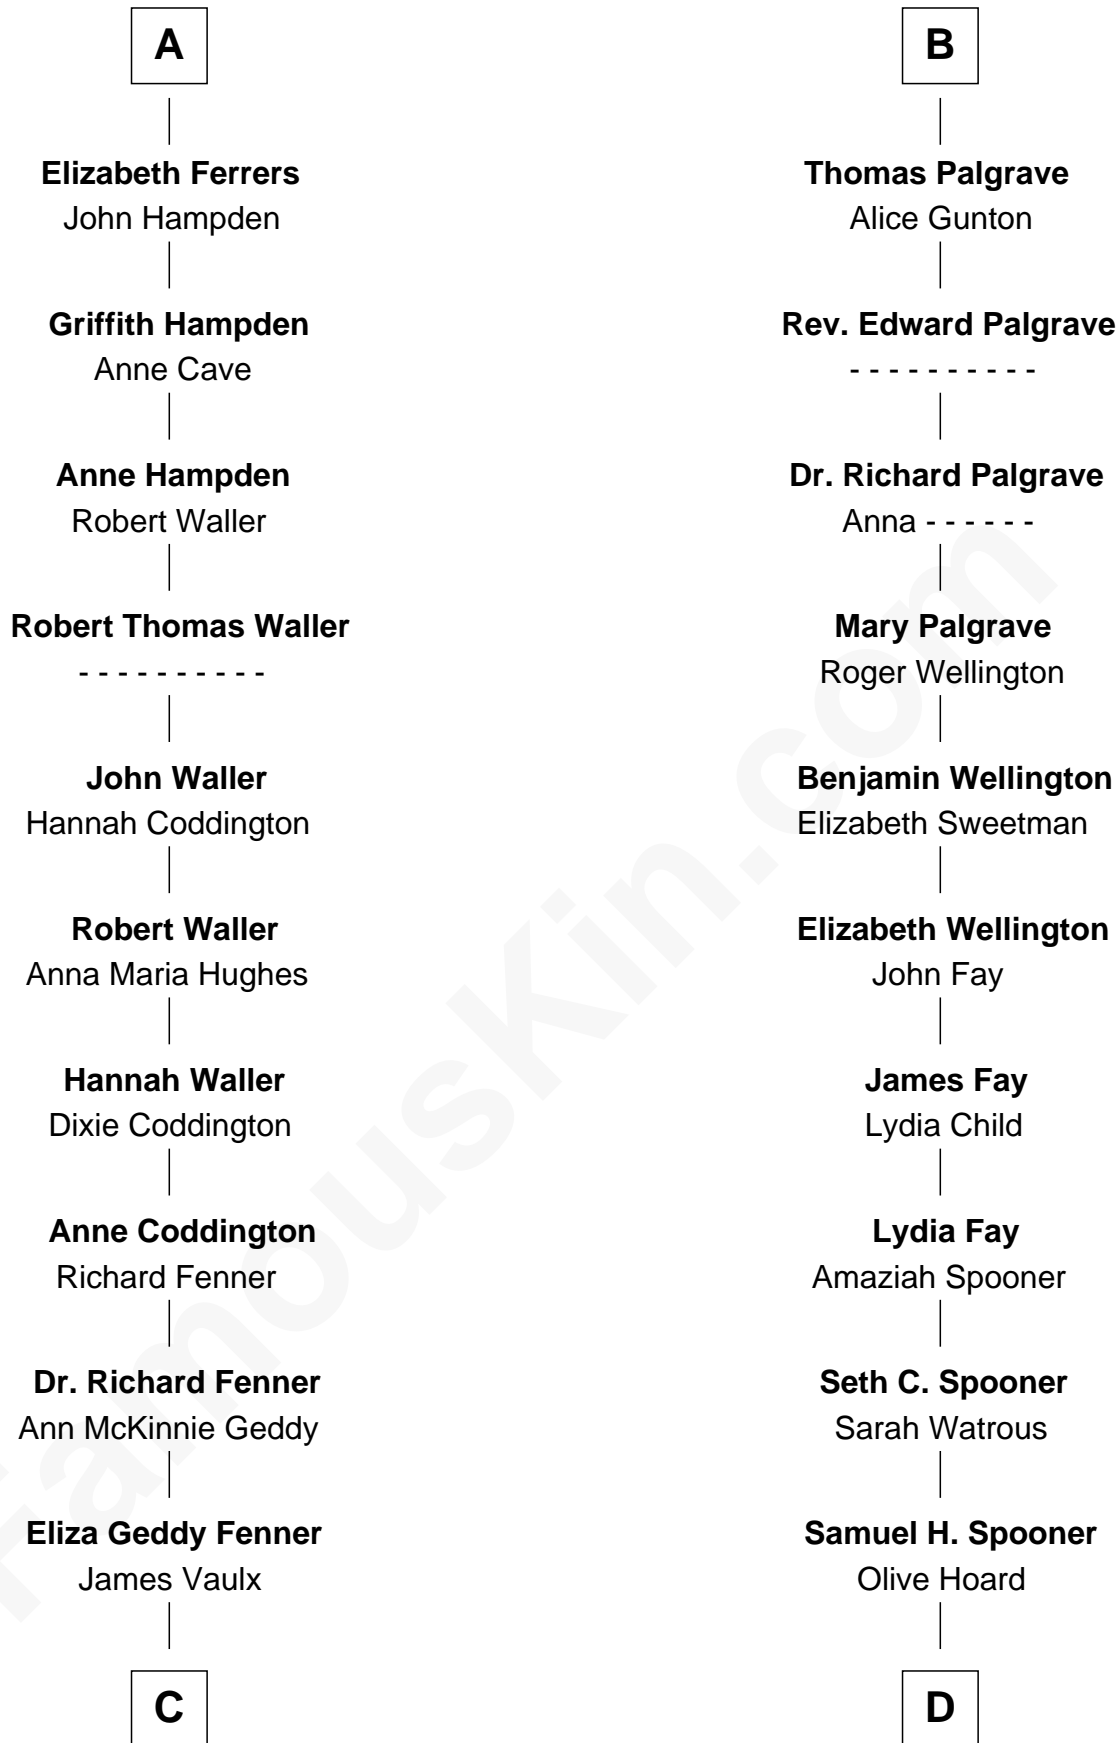

FamousKin.com Relationship Chart of

John McCain

U.S. Senator from Arizona

20th cousin 1 time removed of

Paul Walker

TV and Movie Actor

Bartholomew de Badlesmere

Margaret de Clare

Sir William de Bohun

Elizabeth de Bohun

Sir Richard Fitzalan

Elizabeth Fitzalan

Sir Robert Goushill

Elizabeth Goushill

Sir Robert Wingfield

Elizabeth Wingfield

Sir William Brandon

Eleanor Brandon

John Glemham

Anne Glemham

Henry Palgrave

B

C

James Junius Vaulx

Margaret Garside

Katherine Davey Vaulx

Adm. John Sidney McCain

Adm. John Sidney McCain

Roberta Wright

John McCain

U.S. Senator from Arizona

D