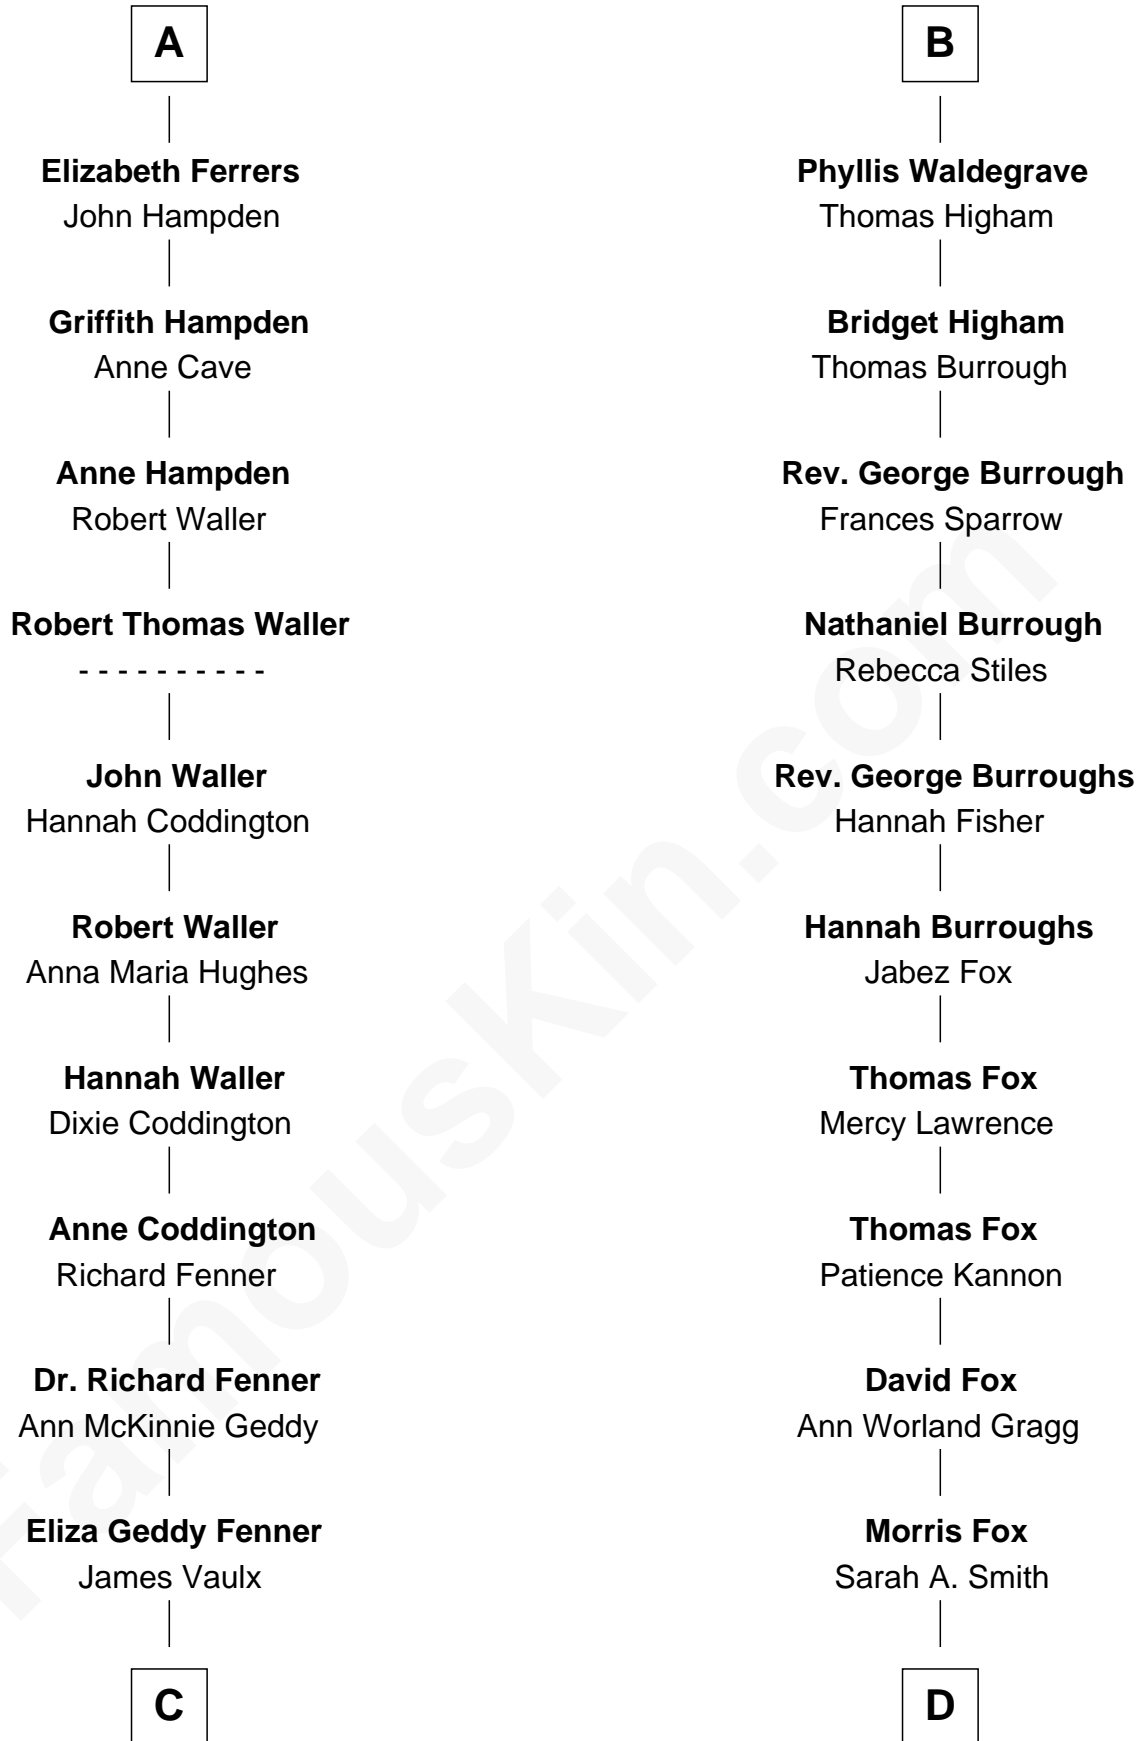

FamousKin.com Relationship Chart of

John McCain

U.S. Senator from Arizona

20th cousin of

Bob Moore

Co-Founder, Bob's Red Mill

Bartholomew de Badlesmere

Margaret de Clare

Sir John de Tibetot

Sir Robert de Tibetot

Margaret Deincourt

Elizabeth de Tibetot

Sir Philip le Despencer

Margery Despencer

Sir Roger Wentworth

Henry Wentworth

Elizabeth Howard

Margery Wentworth

Sir William Waldegrave

George Waldegrave

Anne Drury

B

C

James Junius Vaulx

Margaret Garside

Katherine Davey Vaulx

Adm. John Sidney McCain

Adm. John Sidney McCain

Roberta Wright

John McCain

U.S. Senator from Arizona

D