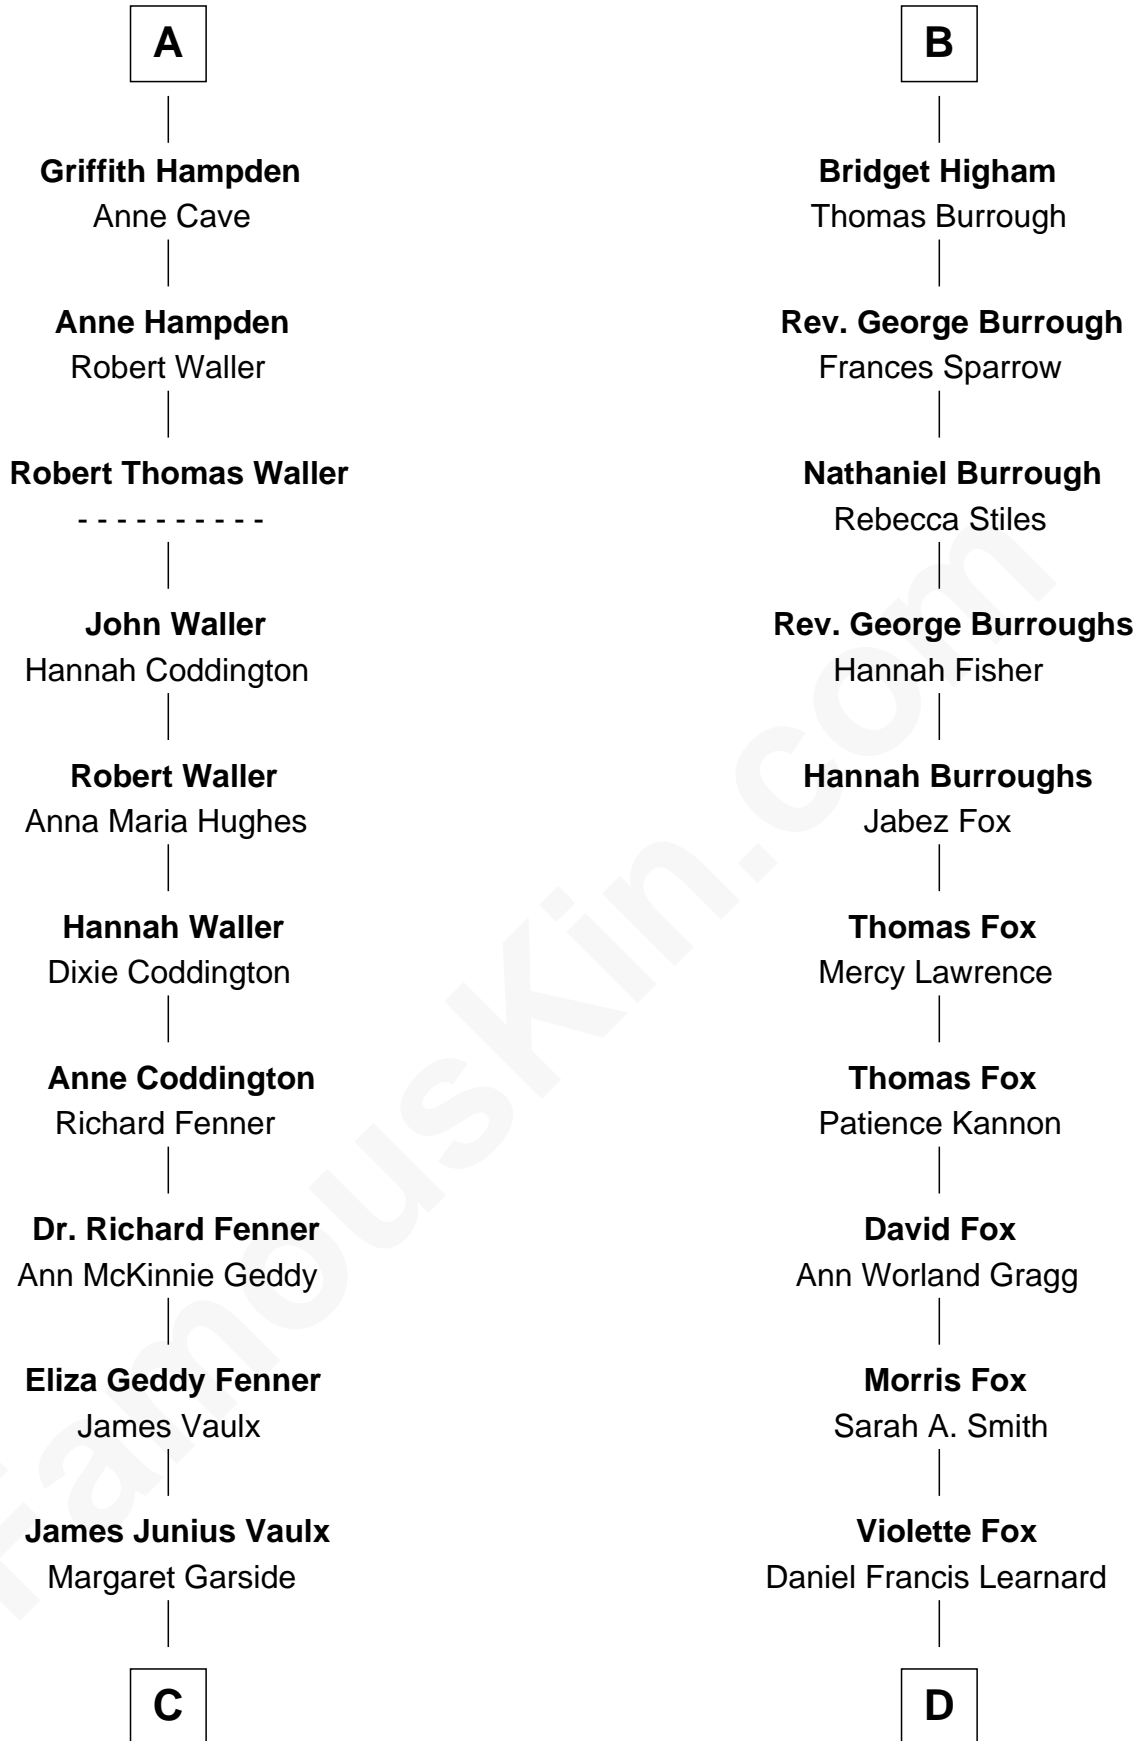

# FamousKin.com Relationship Chart of

**John McCain**

*U.S. Senator from Arizona*

19th cousin of

**Bob Moore**

*Co-Founder, Bob's Red Mill*

**Sir John Howard**

Alice de Bois

**Joan Howard**  
Sir Peter de Brewes

**Beatrice Brewes**  
Sir Hugh Shirley

**Sir Ralph Shirley**  
Joan Basset

**Beatrice Shirley**  
John Brome

**Nicholas Brome**  
Elizabeth Arundell

**Constance Brome**  
Sir Edward Ferrers

**Elizabeth Ferrers**  
John Hampden

**A**

**Sir Robert Howard**  
Margaret de Scales

**Sir John Howard**  
Alice Tendring

**Henry Howard**  
Mary Hussey

**Elizabeth Howard**  
Henry Wentworth

**Margery Wentworth**  
Sir William Waldegrave

**George Waldegrave**  
Anne Drury

**Phyllis Waldegrave**  
Thomas Higham

**B**

**C**

**Katherine Davey Vault**  
Adm. John Sidney McCain

**Adm. John Sidney McCain**  
Roberta Wright

**John McCain**  
*U.S. Senator from Arizona*