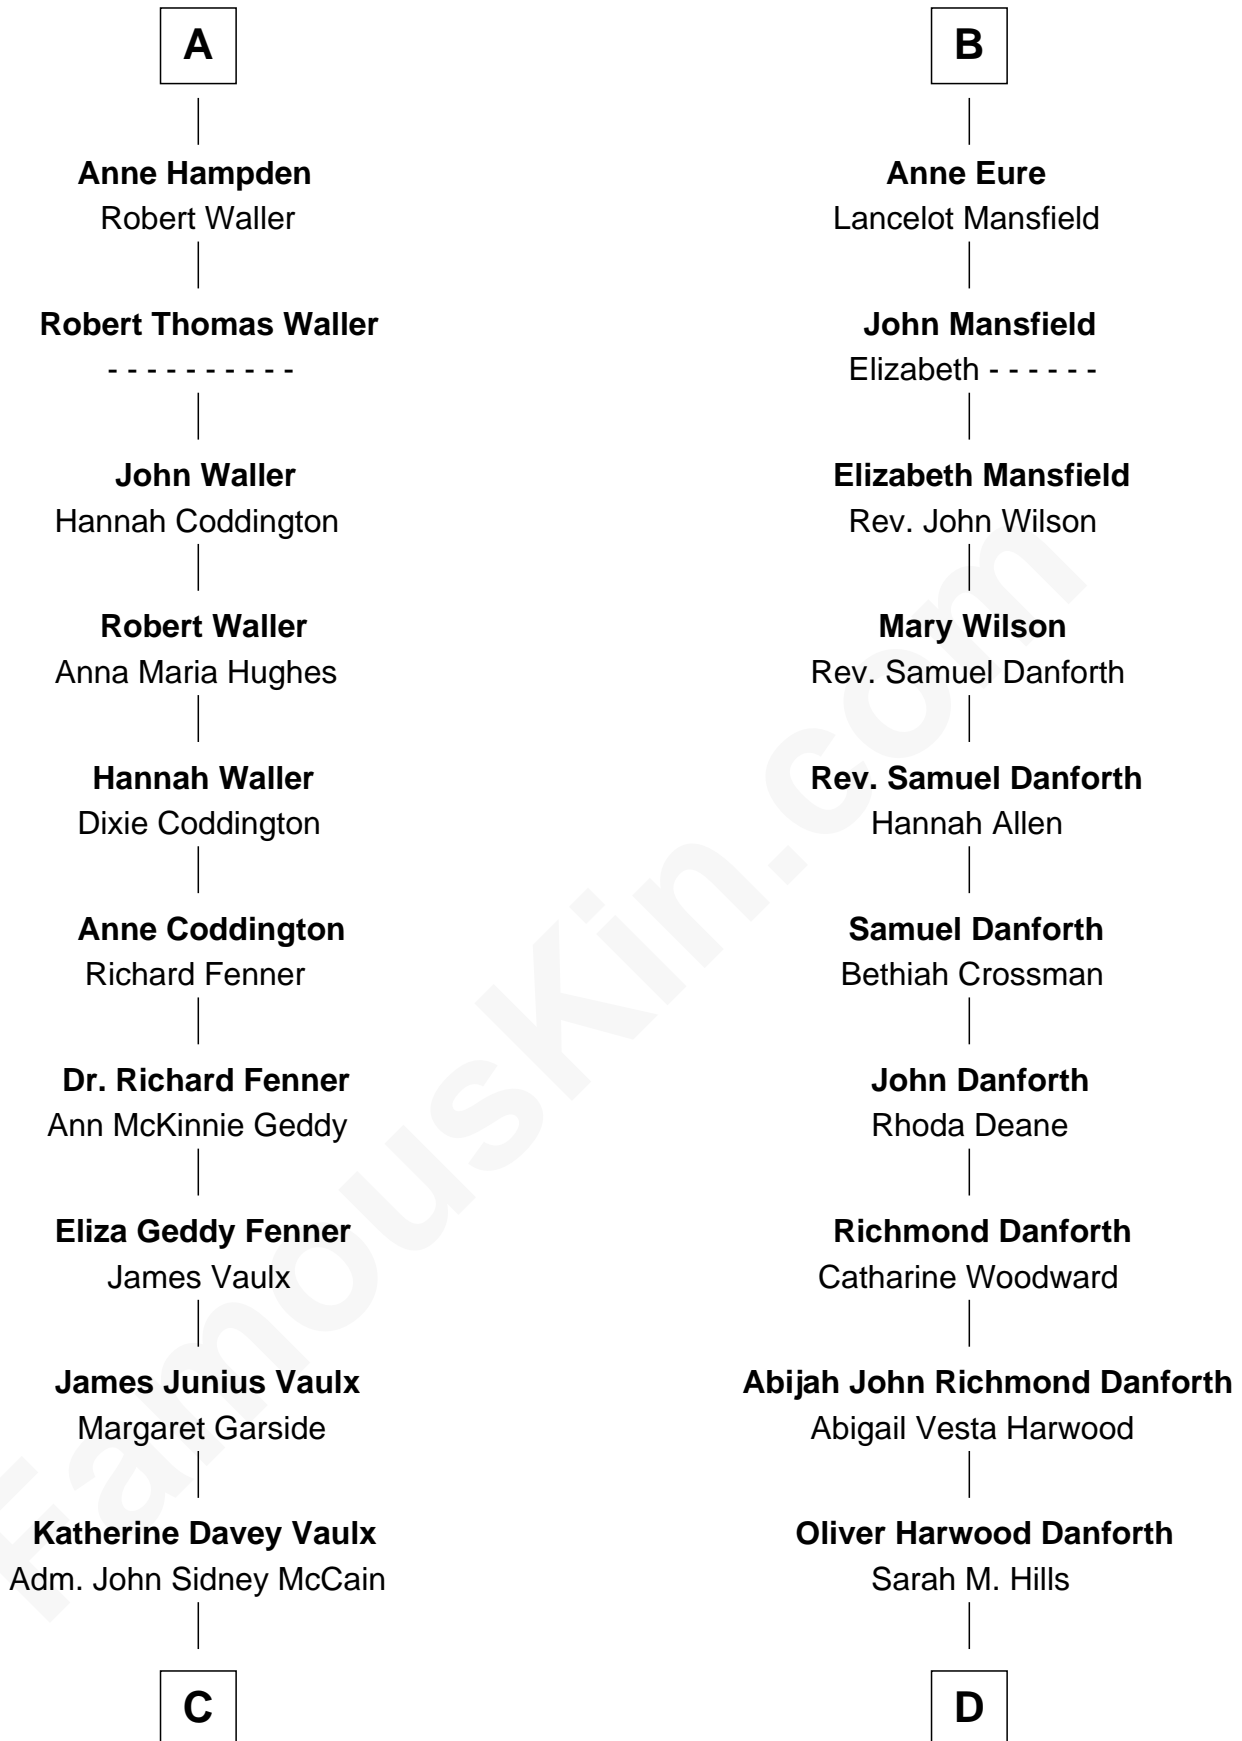

FamousKin.com Relationship Chart of

John McCain

U.S. Senator from Arizona

18th cousin 2 times removed of

Zach Snyder

Filmmaker

John de Welles

Maud de Roos

Margery de Welles

Stephen le Scrope

Maude le Scrope

Sir Baldwin Freville

Elizabeth Freville

Sir Thomas Ferrers

Sir Henry Ferrers

Margaret Heckstall

Eleanor de Mowbray

Eudo de Welles

Maud de Greystoke

Sir Lionel de Welles

Joan de Waterton

Cecily de Welles

Sir Robert Willoughby

Sir Christopher Willoughby

Margaret Jenney

Elizabeth Willoughby

Sir William Eure

Sir Ralph Eure

Margery Bowes

B

Zach Snyder photo by [Gage Skidmore](#) (CC BY-SA 2.0)