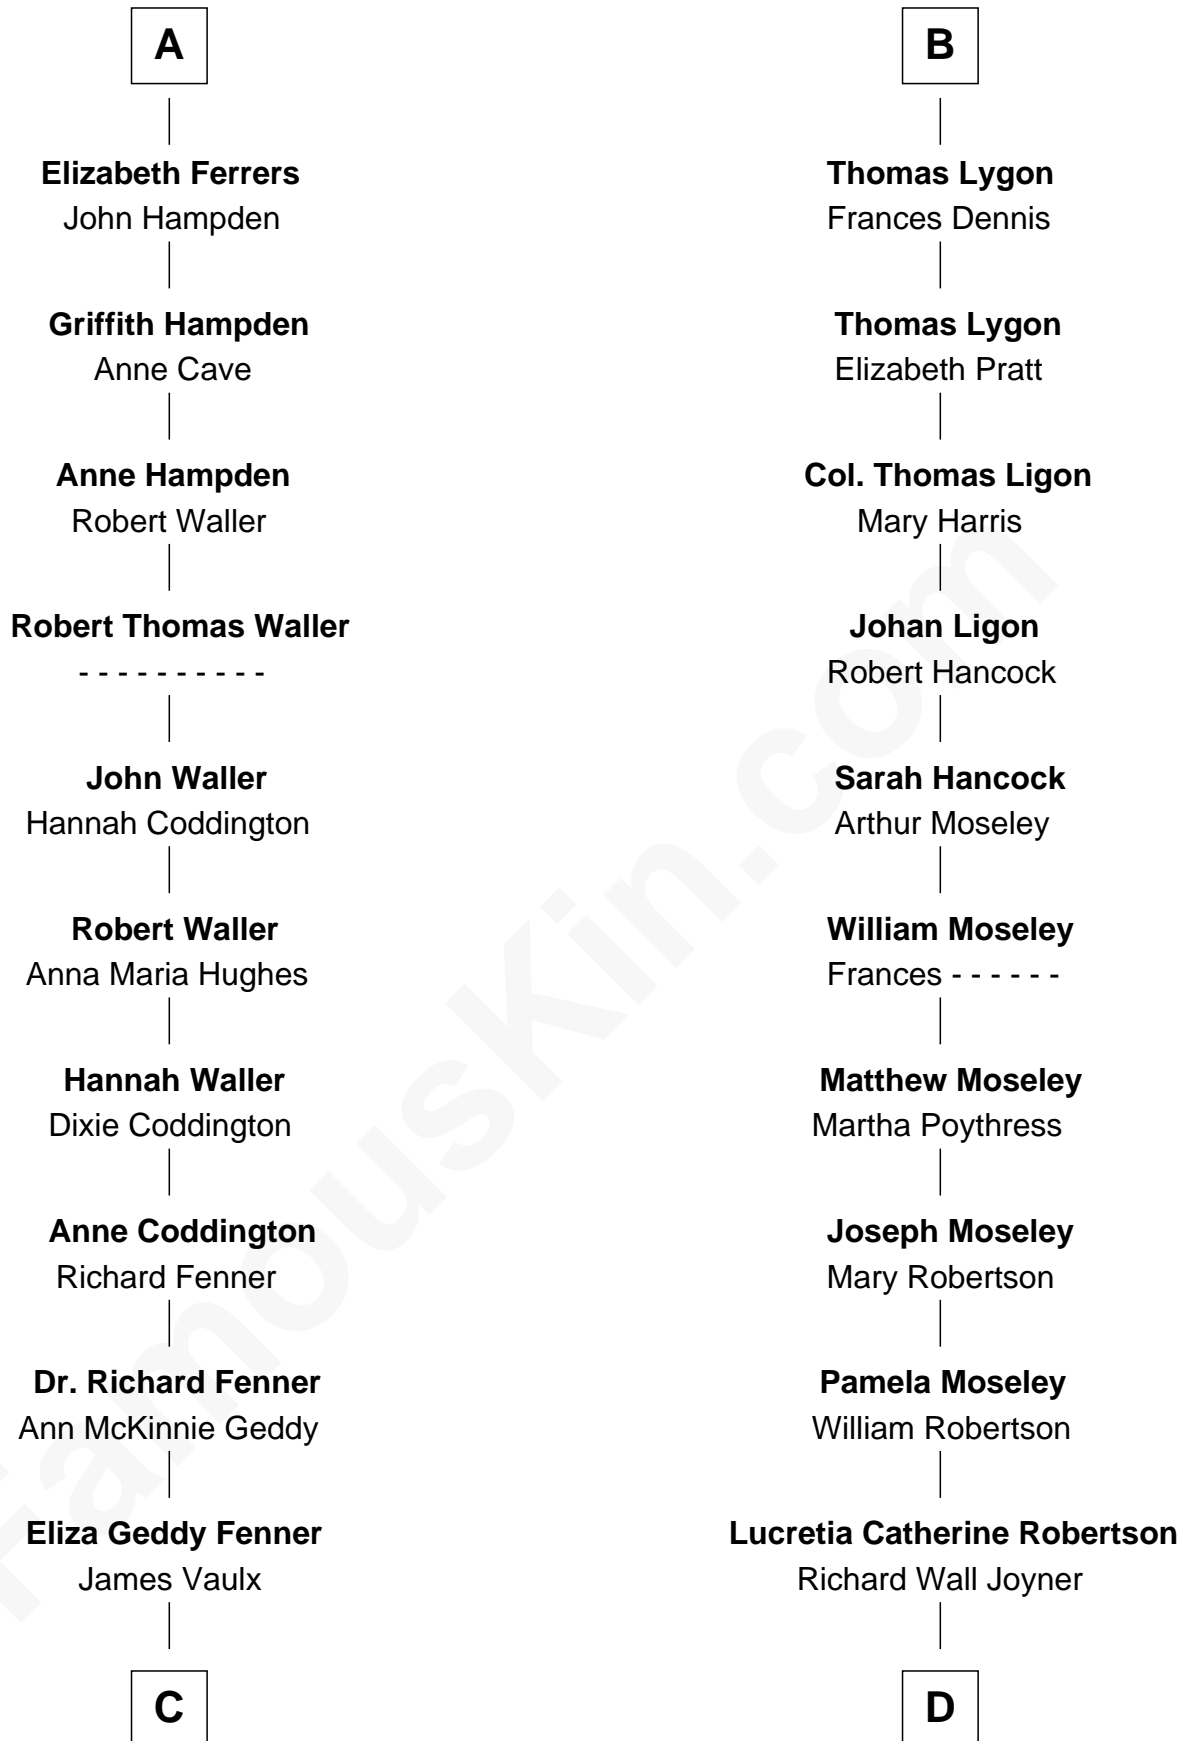

FamousKin.com Relationship Chart of

John McCain

U.S. Senator from Arizona

20th cousin 1 time removed of

Glenn Close

Movie, Television, and Stage Actress

Bartholomew de Badlesmere

Margaret de Clare

Isabel Mead

Anne Berkeley

Sir William Dennis

Eleanor Dennis

William Lygon

B

C

James Junius Vaulx

Margaret Garside

Katherine Davey Vaulx

Adm. John Sidney McCain

Adm. John Sidney McCain

Roberta Wright

John McCain

U.S. Senator from Arizona

D

Elizabeth Irvin Joyner

William Murray Mitchell

Catherine Mitchell

Edwin Munford Taliaferro

Elizabeth Taliaferro

Edward Bennett Close

Dr. William Taliaferro Close

Elizabeth Mary H. Moore