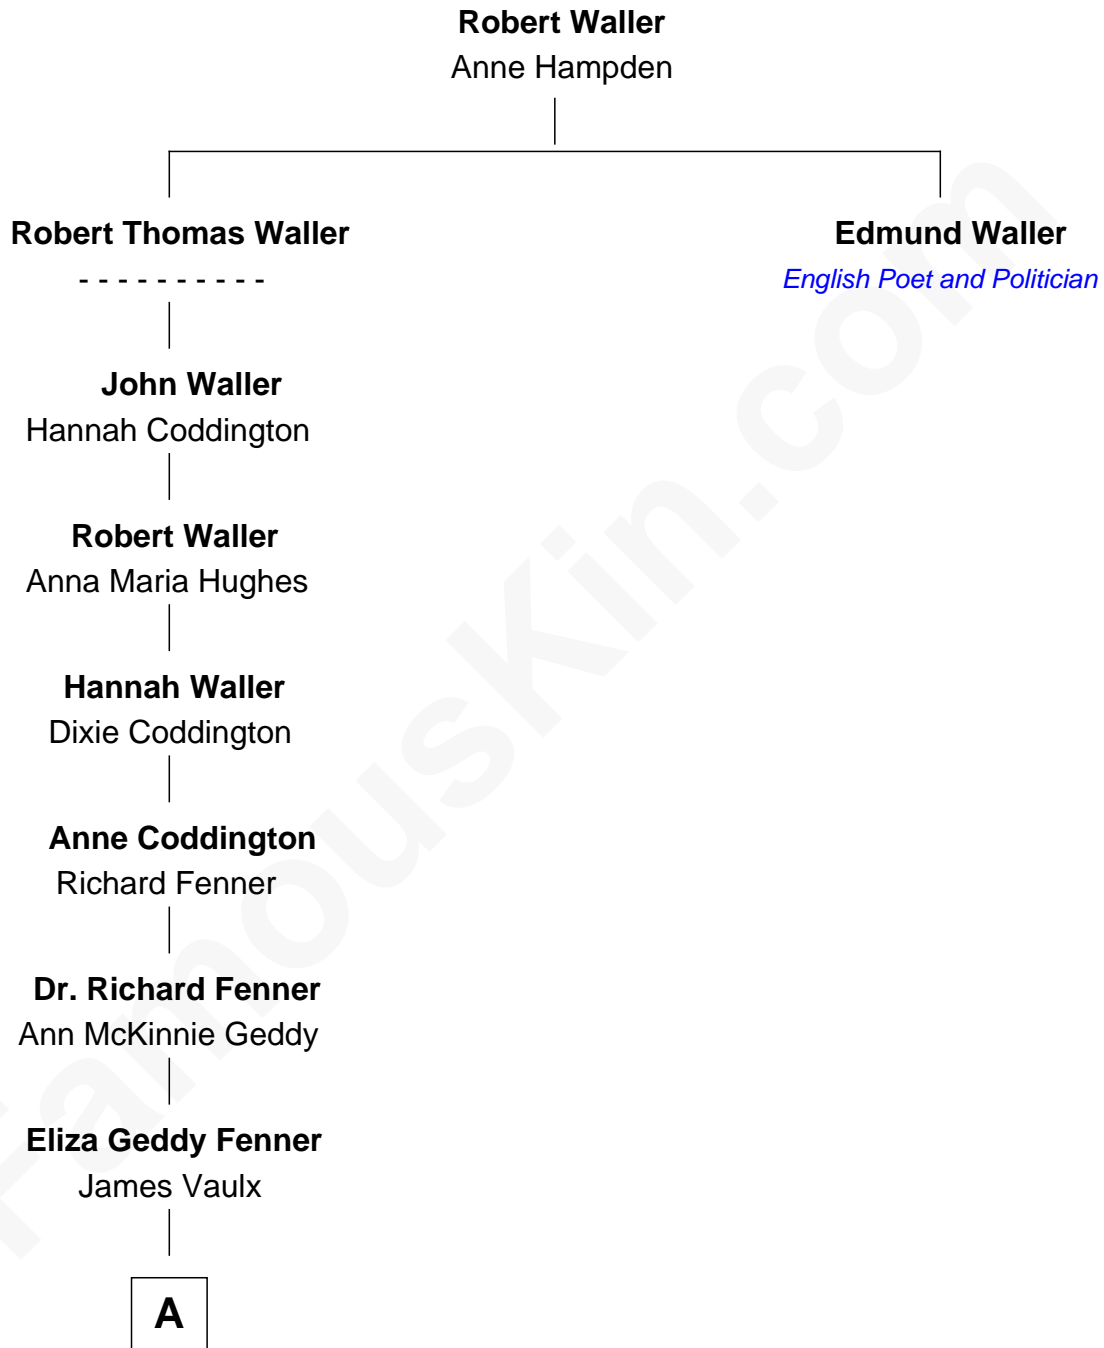

FamousKin.com Relationship Chart of

John McCain

U.S. Senator from Arizona

8th great-grandnephew of

Edmund Waller

English Poet and Politician

A

James Junius Vaulx

Margaret Garside

Katherine Davey Vaulx

Adm. John Sidney McCain

Adm. John Sidney McCain

Roberta Wright

John McCain

U.S. Senator from Arizona

FamousKin.com