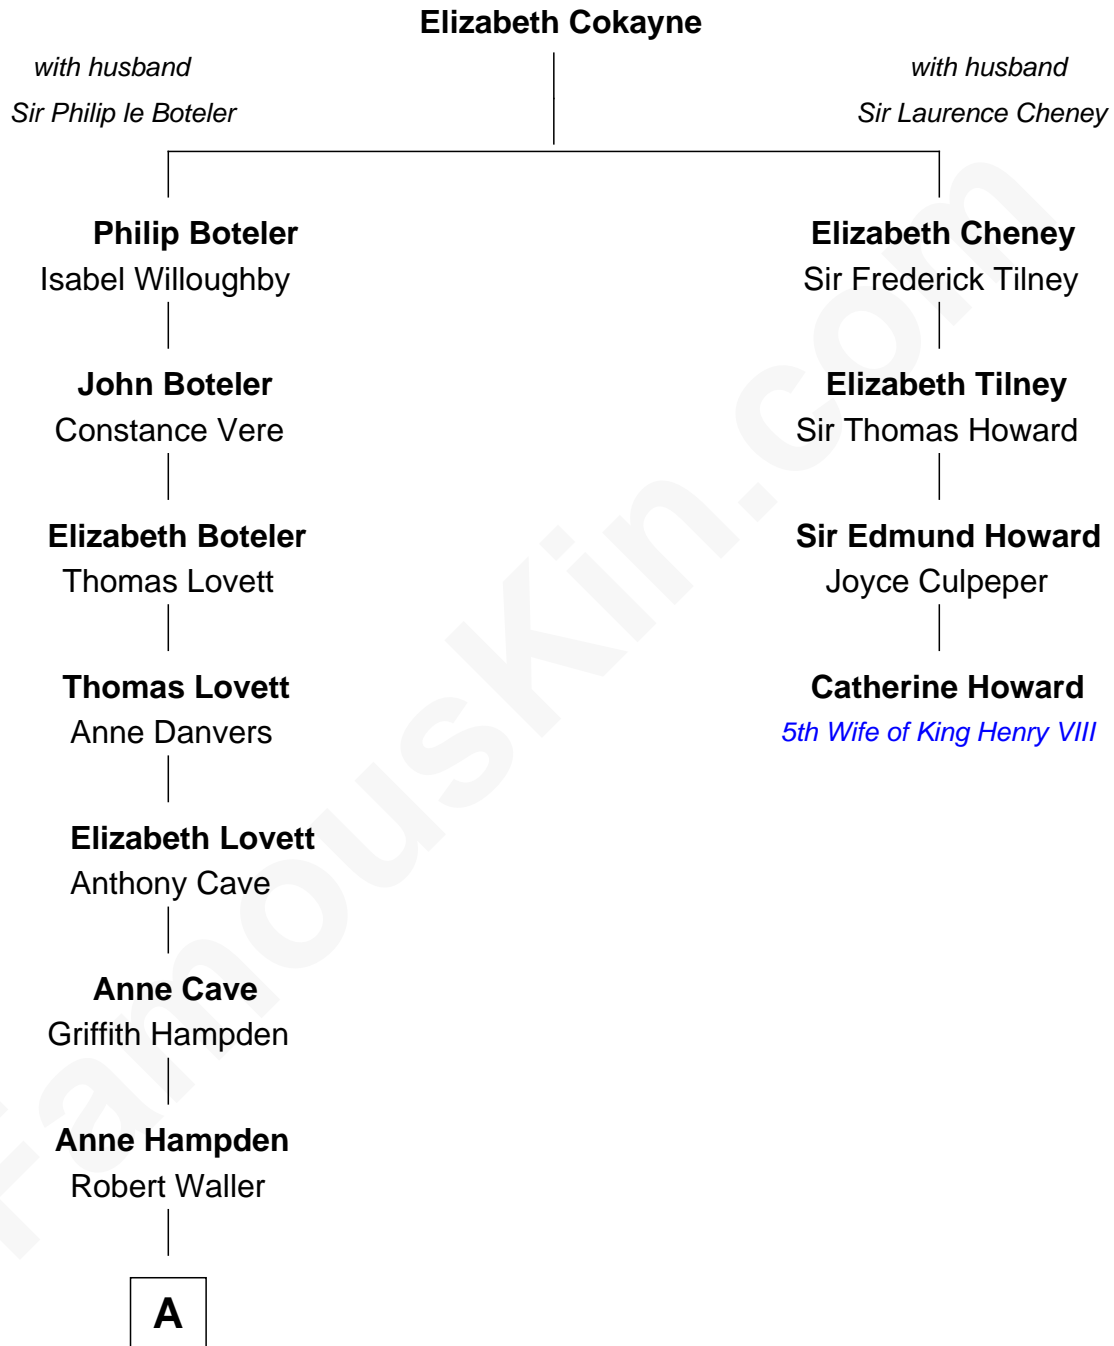

# FamousKin.com Relationship Chart of

**John McCain**

*U.S. Senator from Arizona*

3rd cousin 14 times removed of

**Catherine Howard**

*5th Wife of King Henry VIII*

**A**

Robert Thomas Waller

-----

**John Waller**

Hannah Coddington

**Robert Waller**

Anna Maria Hughes

**Hannah Waller**

Dixie Coddington

**Anne Coddington**