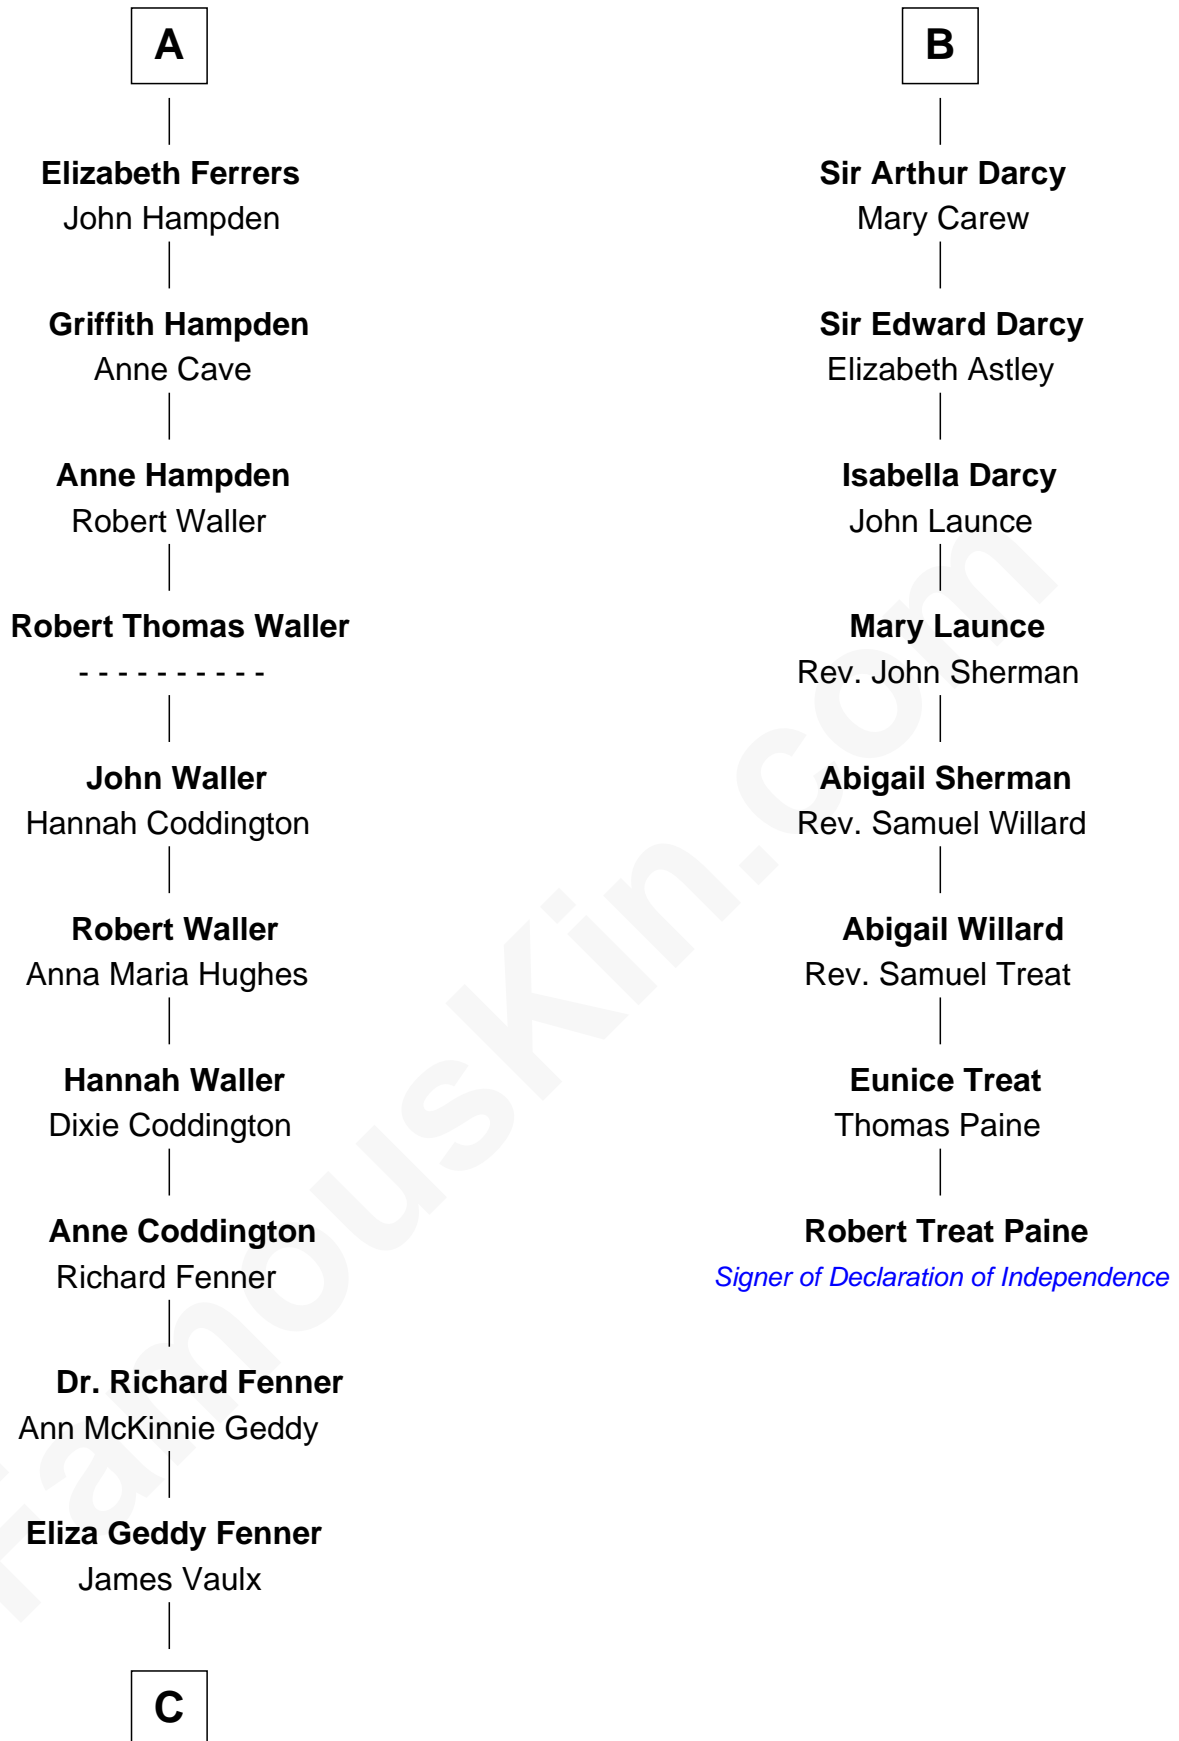

FamousKin.com

Relationship Chart of

John McCain

U.S. Senator from Arizona

14th cousin 6 times removed of

Robert Treat Paine

Signer of the Declaration of Independence

C

James Junius Vaulx

Margaret Garside

Katherine Davey Vaulx

Adm. John Sidney McCain

Adm. John Sidney McCain

Roberta Wright

John McCain

U.S. Senator from Arizona