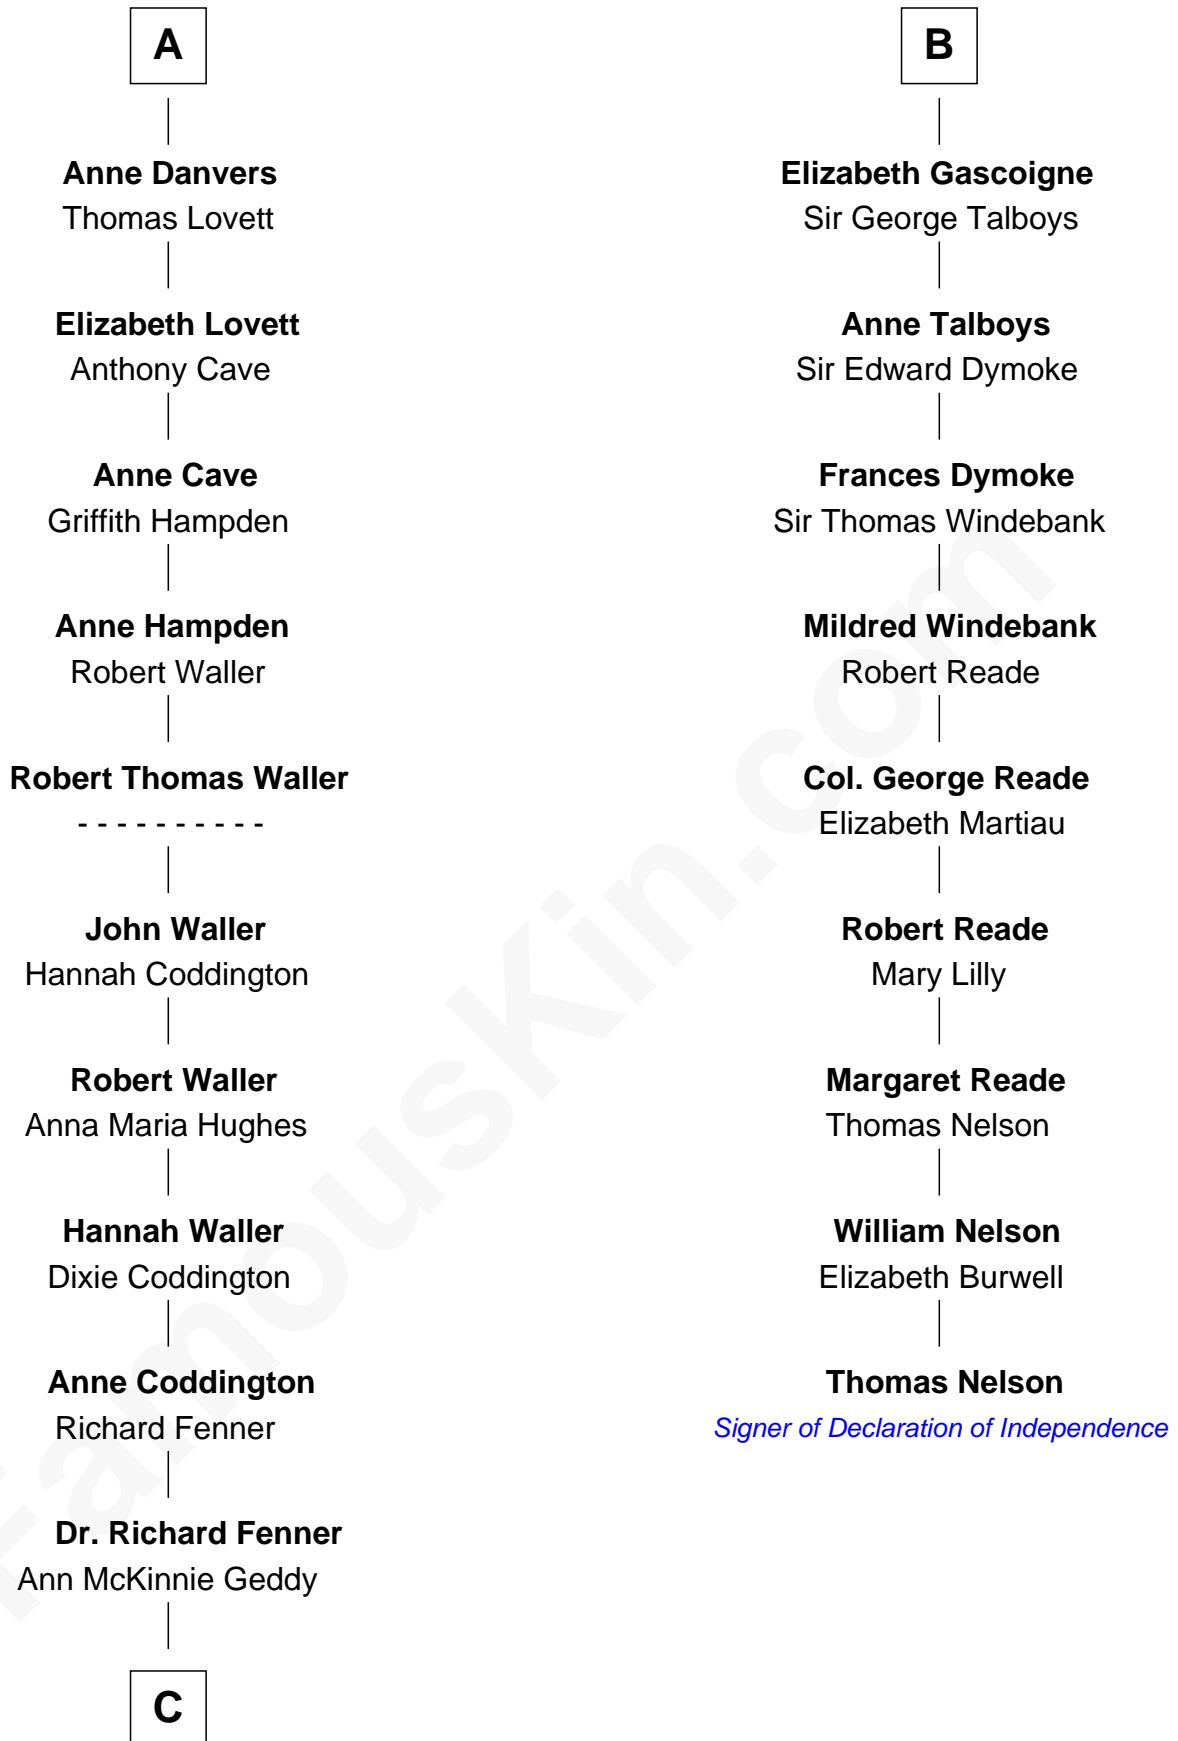

FamousKin.com Relationship Chart of

John McCain

U.S. Senator from Arizona

15th cousin 6 times removed of

Thomas Nelson

Signer of the Declaration of Independence

Sir William de Montagu

Elizabeth de Montfort

Eleanor Neville

Sir Henry Percy

Eleanor Poynings

Margaret Percy

Sir William Gascoigne

B

C

—
Eliza Geddy Fenner