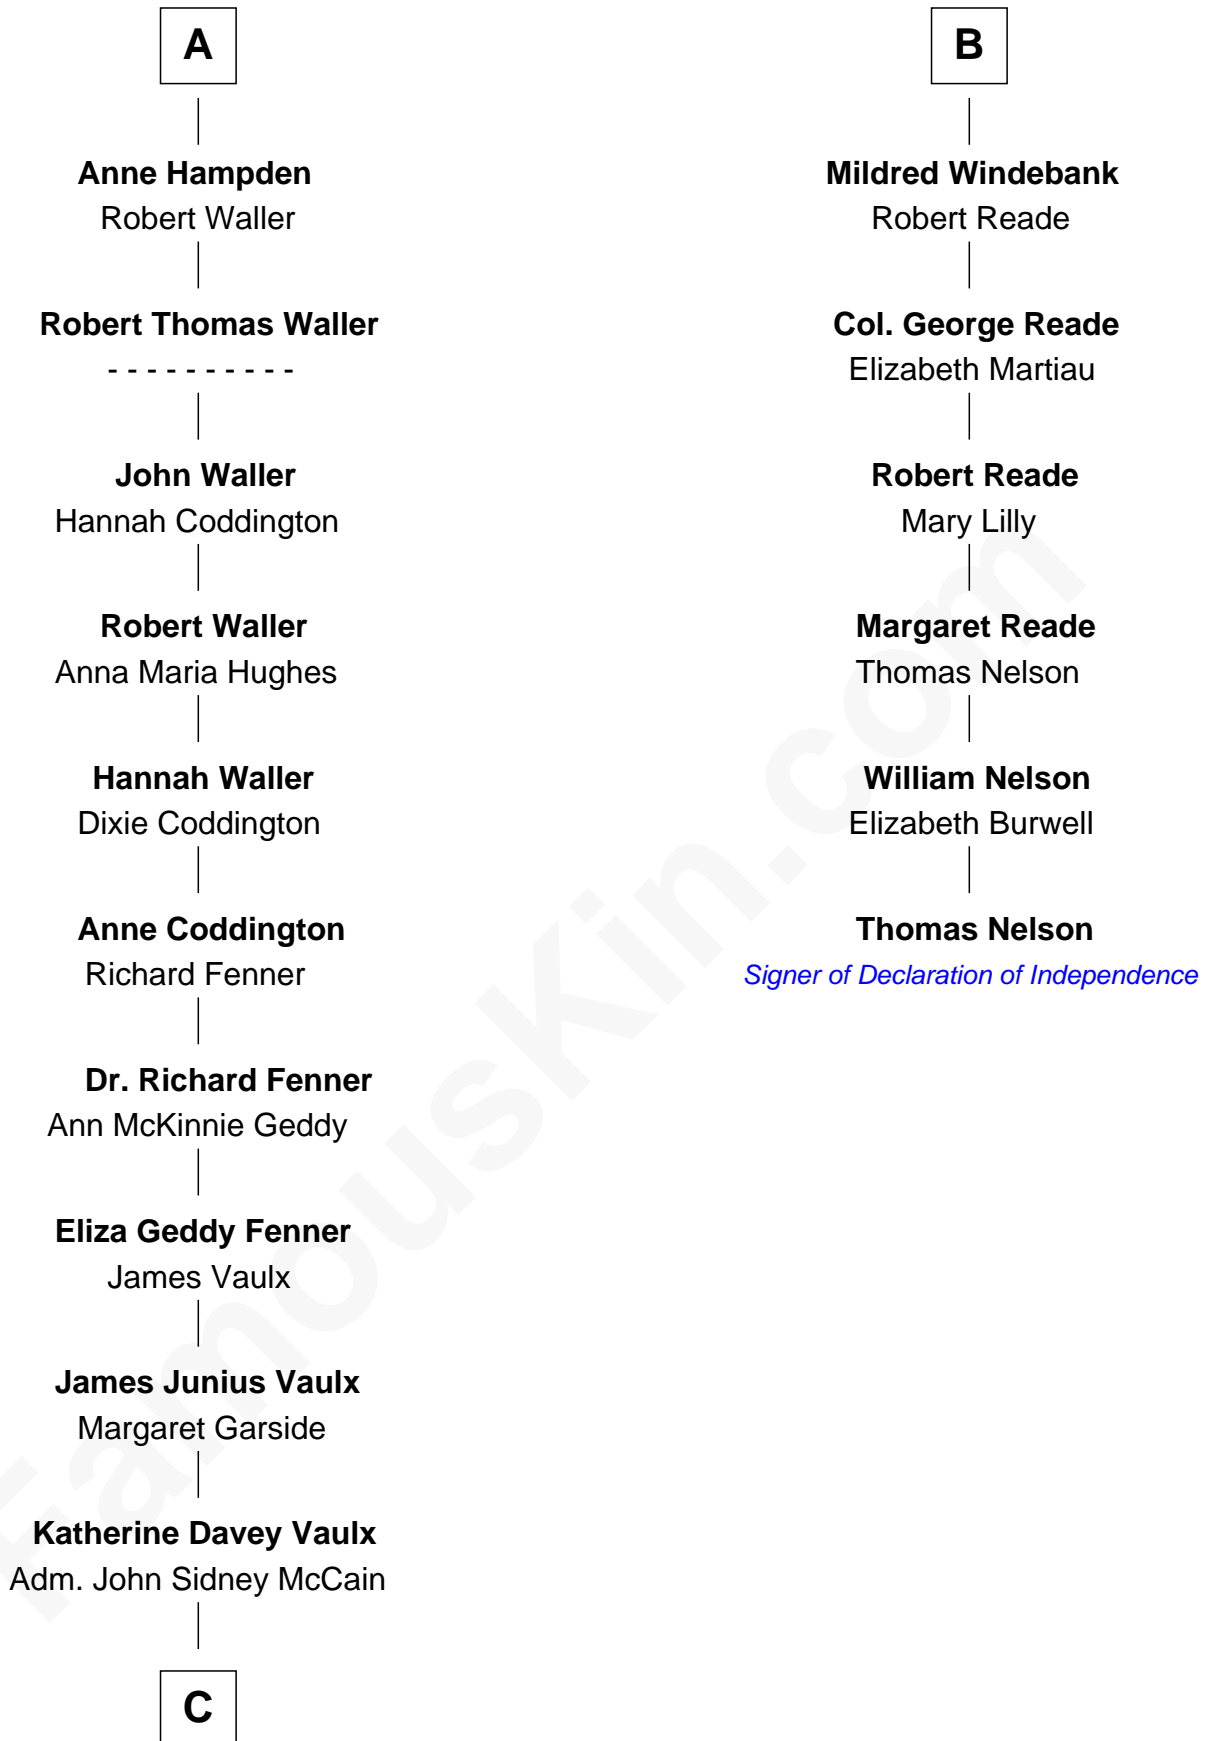

FamousKin.com Relationship Chart of

John McCain

U.S. Senator from Arizona

12th cousin 6 times removed of

Thomas Nelson

Signer of the Declaration of Independence

John de Welles

Maud de Roos

Eleanor de Mowbray

Eudo de Welles

Maud de Greystoke

Sir Lionel de Welles

Joan de Waterton

Margaret de Welles

Sir Thomas Dymoke

Sir Robert Dymoke

Ann Sparrow

Sir Edward Dymoke

Anne Talboys

Frances Dymoke

Sir Thomas Windebank

B

C

Adm. **John Sidney McCain**