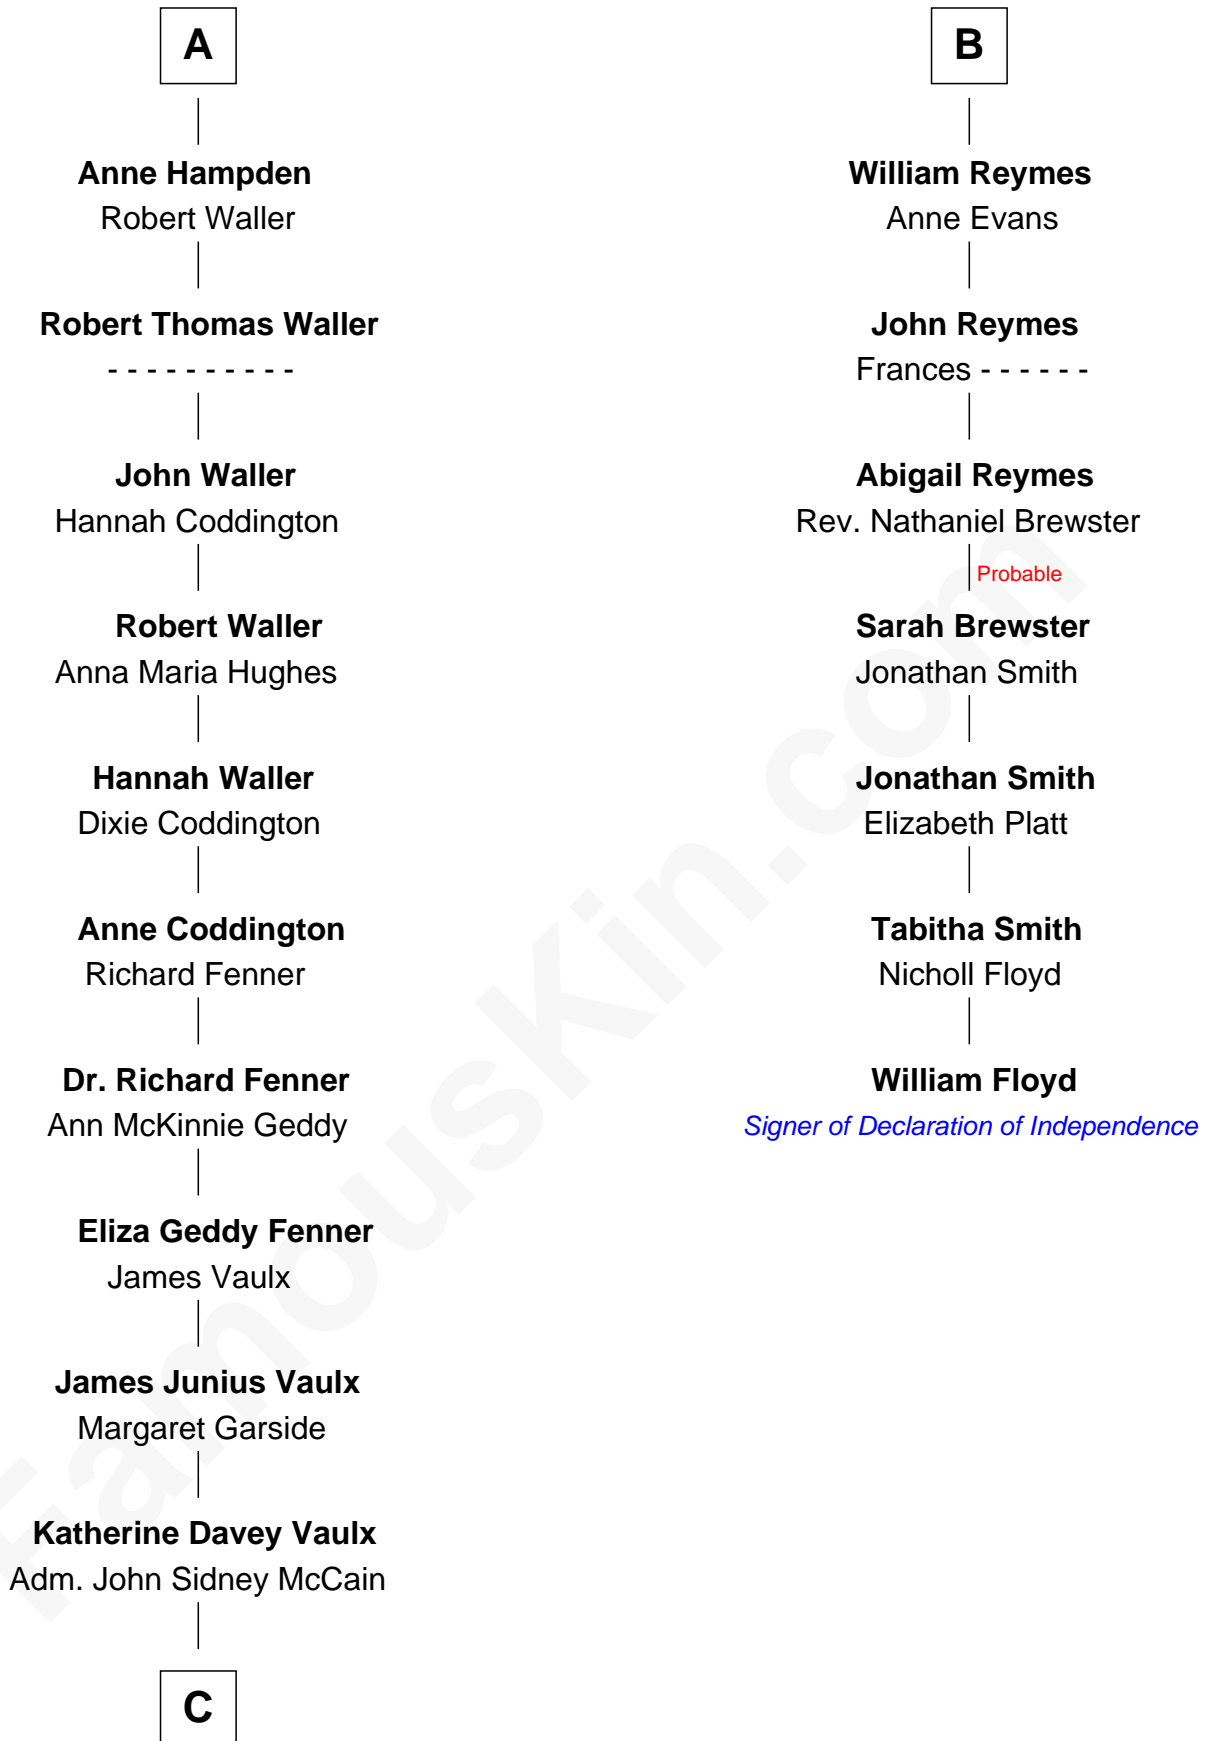

FamousKin.com Relationship Chart of

John McCain

U.S. Senator from Arizona

13th cousin 5 times removed of

William Floyd

Signer of the Declaration of Independence

John de Welles

Maud de Roos

Margery de Welles

Stephen le Scrope

Maude le Scrope

Sir Baldwin Freville

Elizabeth Freville

Sir Thomas Ferrers

Sir Henry Ferrers

Margaret Heckstall

James Butler

James Butler

Joan Beauchamp

Sir Thomas Butler

Anne Hankeford

Margaret Butler

Sir William Boleyn

Sir Edward Boleyn

Anne Tempest

Elizabeth Boleyn

Thomas Payne

Mary Payne

William Reymes

B

C

Adm. John Sidney McCain