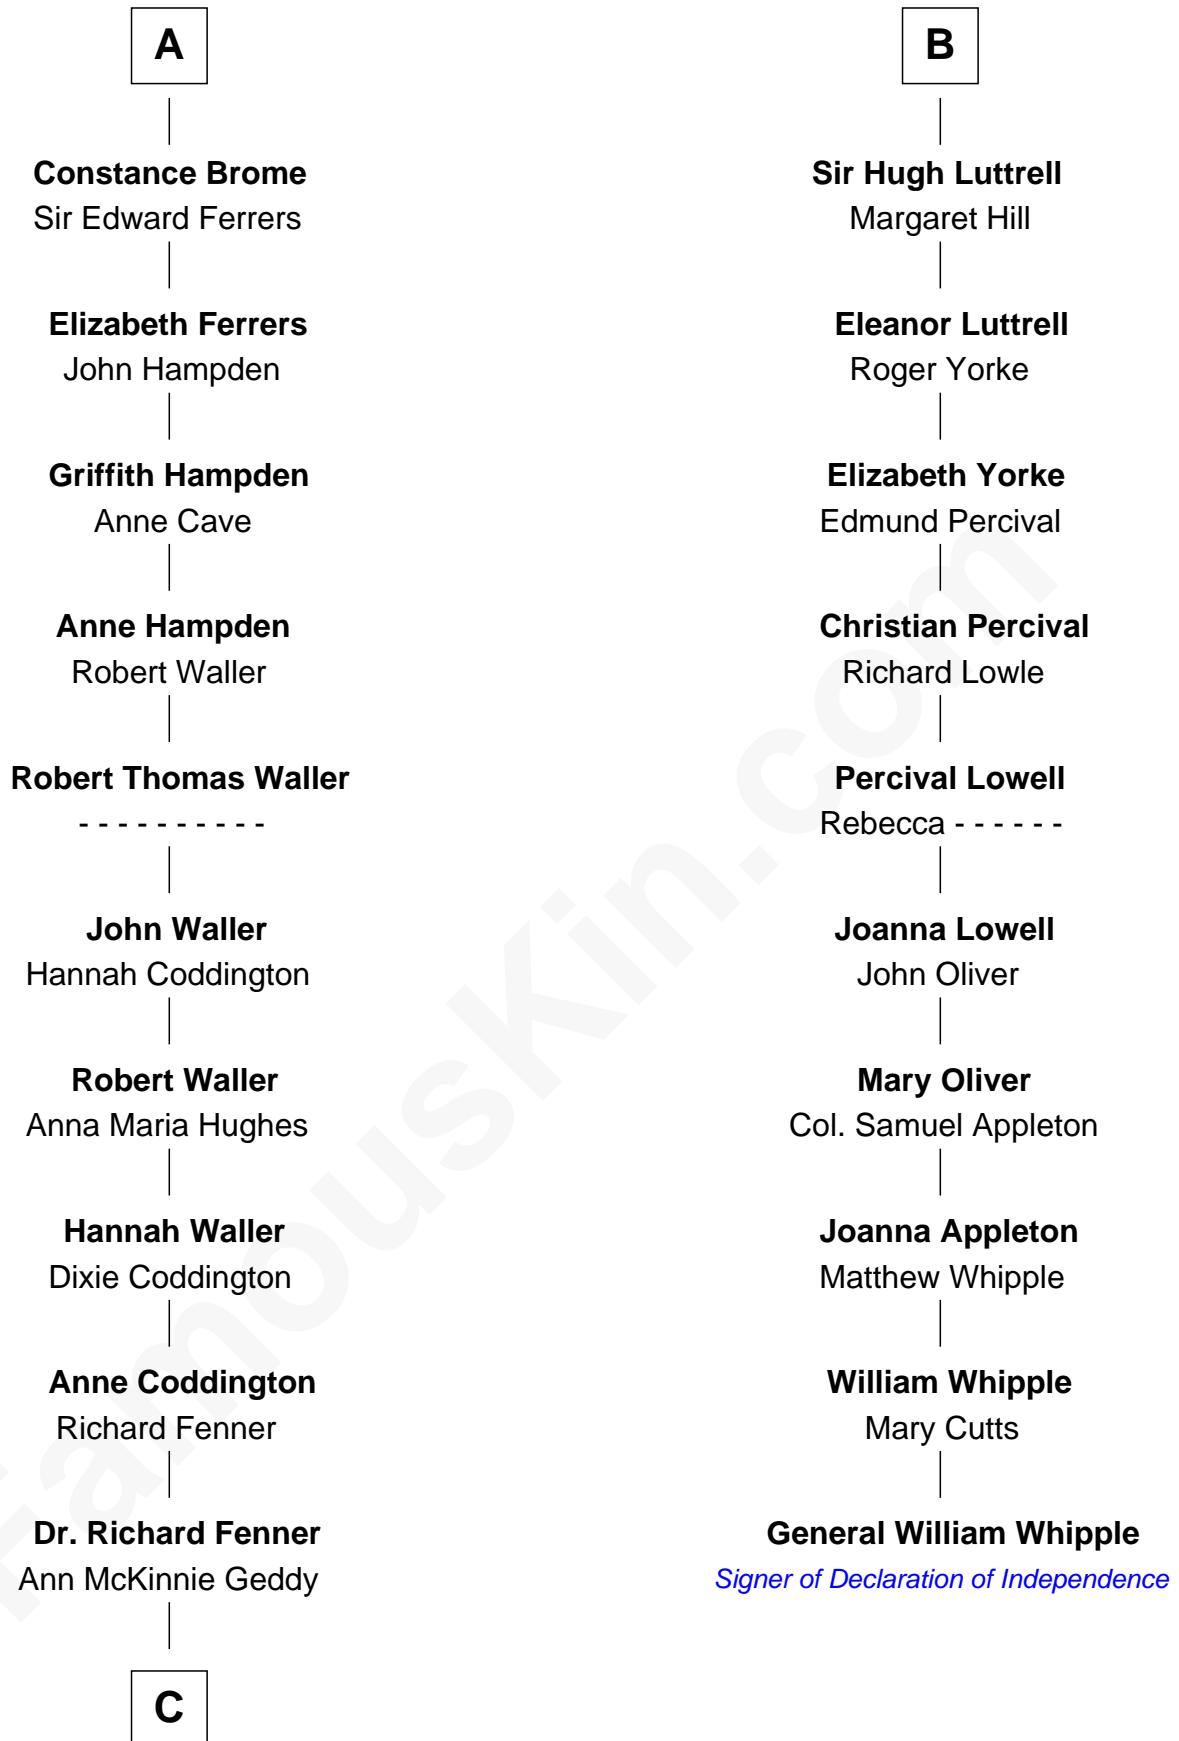

## Relationship Chart of

### John McCain

*U.S. Senator from Arizona*

16th cousin 5 times removed of

### General William Whipple

*Signer of the Declaration of Independence*

**C**

—  
**Eliza Geddy Fenner**

James Vault

—  
**James Junius Vault**

Margaret Garside

—  
**Katherine Davey Vault**