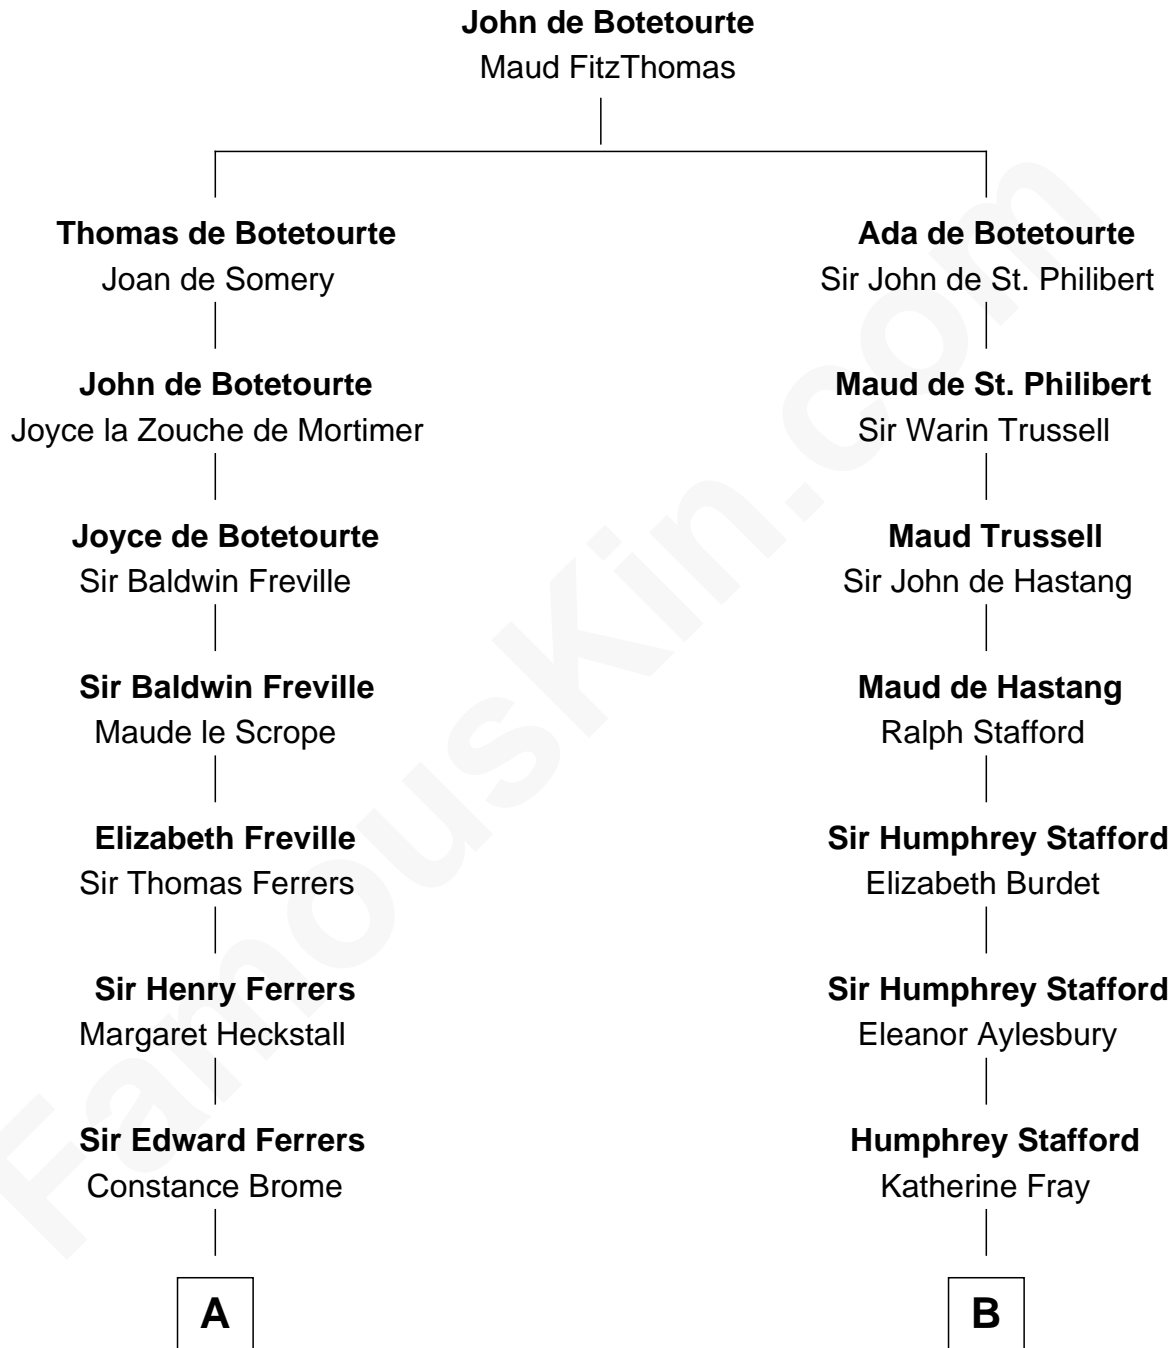

FamousKin.com Relationship Chart of

John McCain

U.S. Senator from Arizona

16th cousin 4 times removed of

Robert Townsend

Member of the Culper Spy Ring during the American Revolution

C

James Junius Vaulx

Margaret Garside

Katherine Davey Vaulx

Adm. John Sidney McCain

Adm. John Sidney McCain

Roberta Wright

John McCain

U.S. Senator from Arizona

FamousKin.com