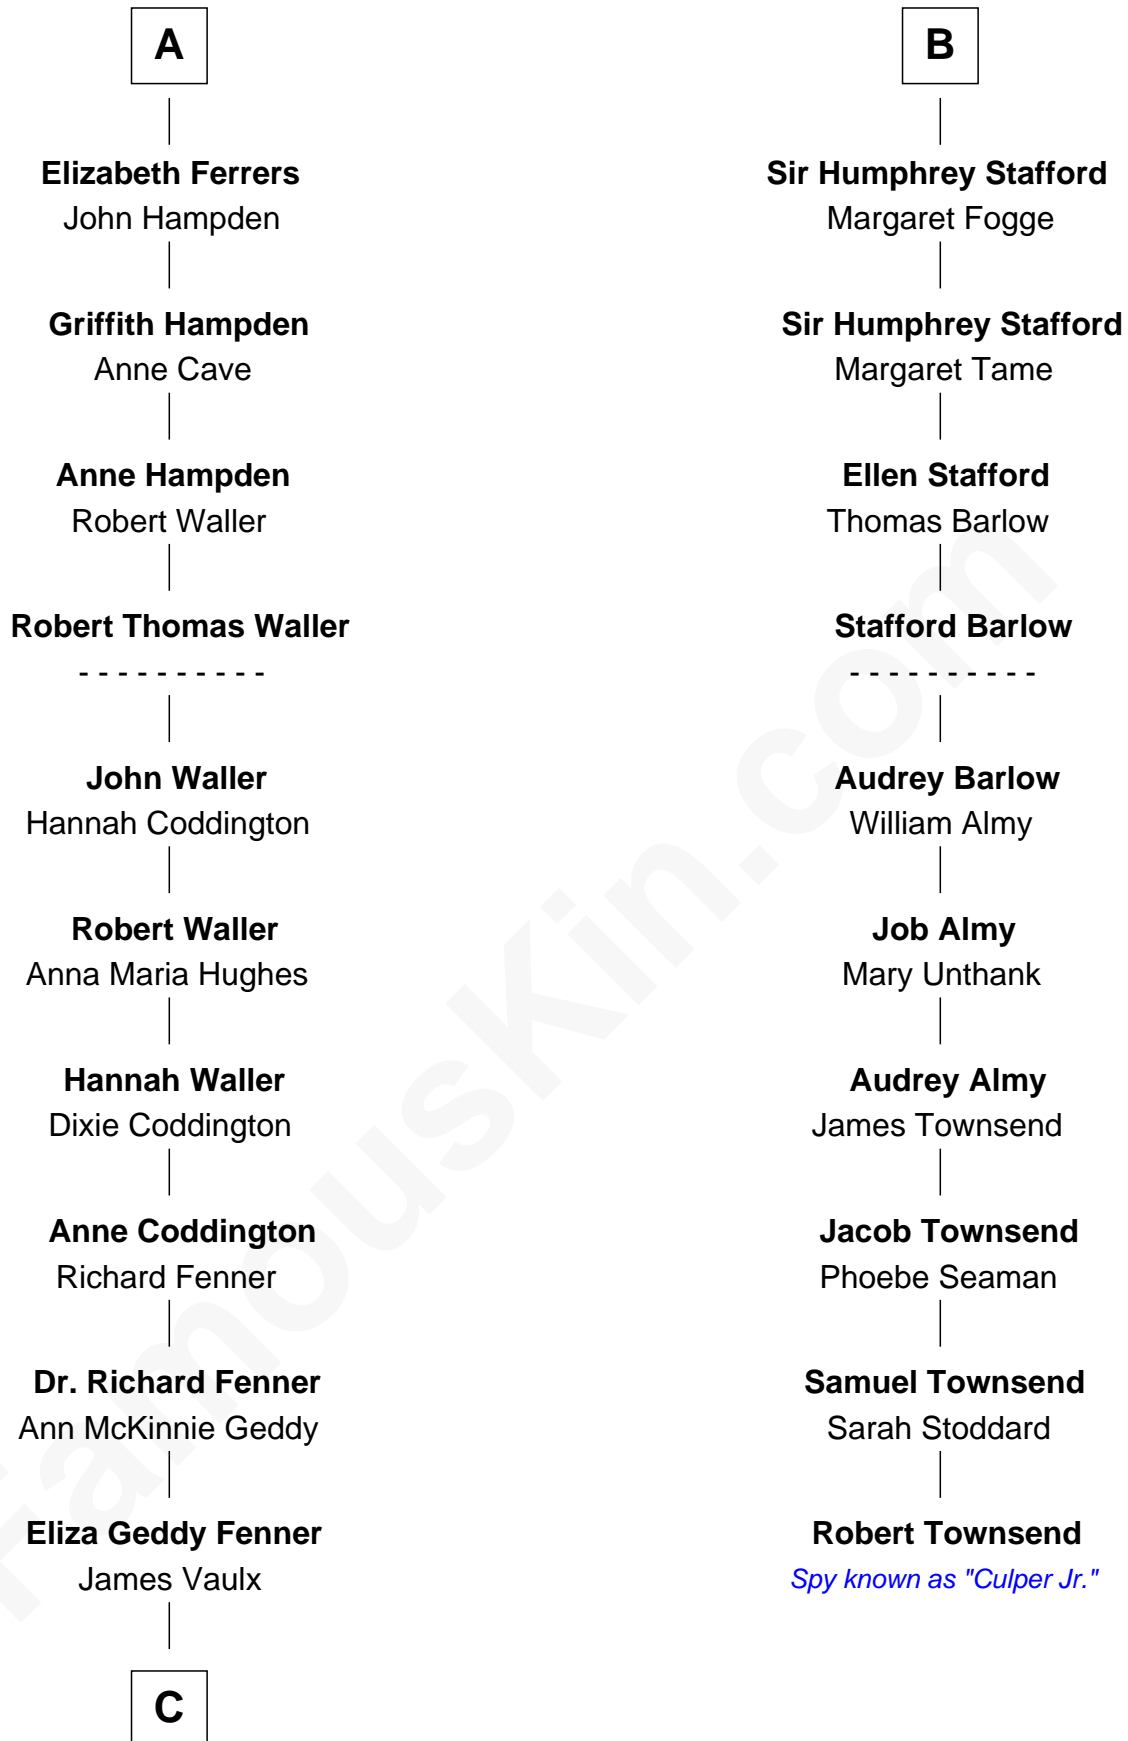

FamousKin.com Relationship Chart of

John McCain

U.S. Senator from Arizona

16th cousin 4 times removed of

Robert Townsend

Member of the Culper Spy Ring during the American Revolution

C

James Junius Vaulx

Margaret Garside

Katherine Davey Vaulx

Adm. John Sidney McCain

Adm. John Sidney McCain

Roberta Wright

John McCain

U.S. Senator from Arizona

FamousKin.com