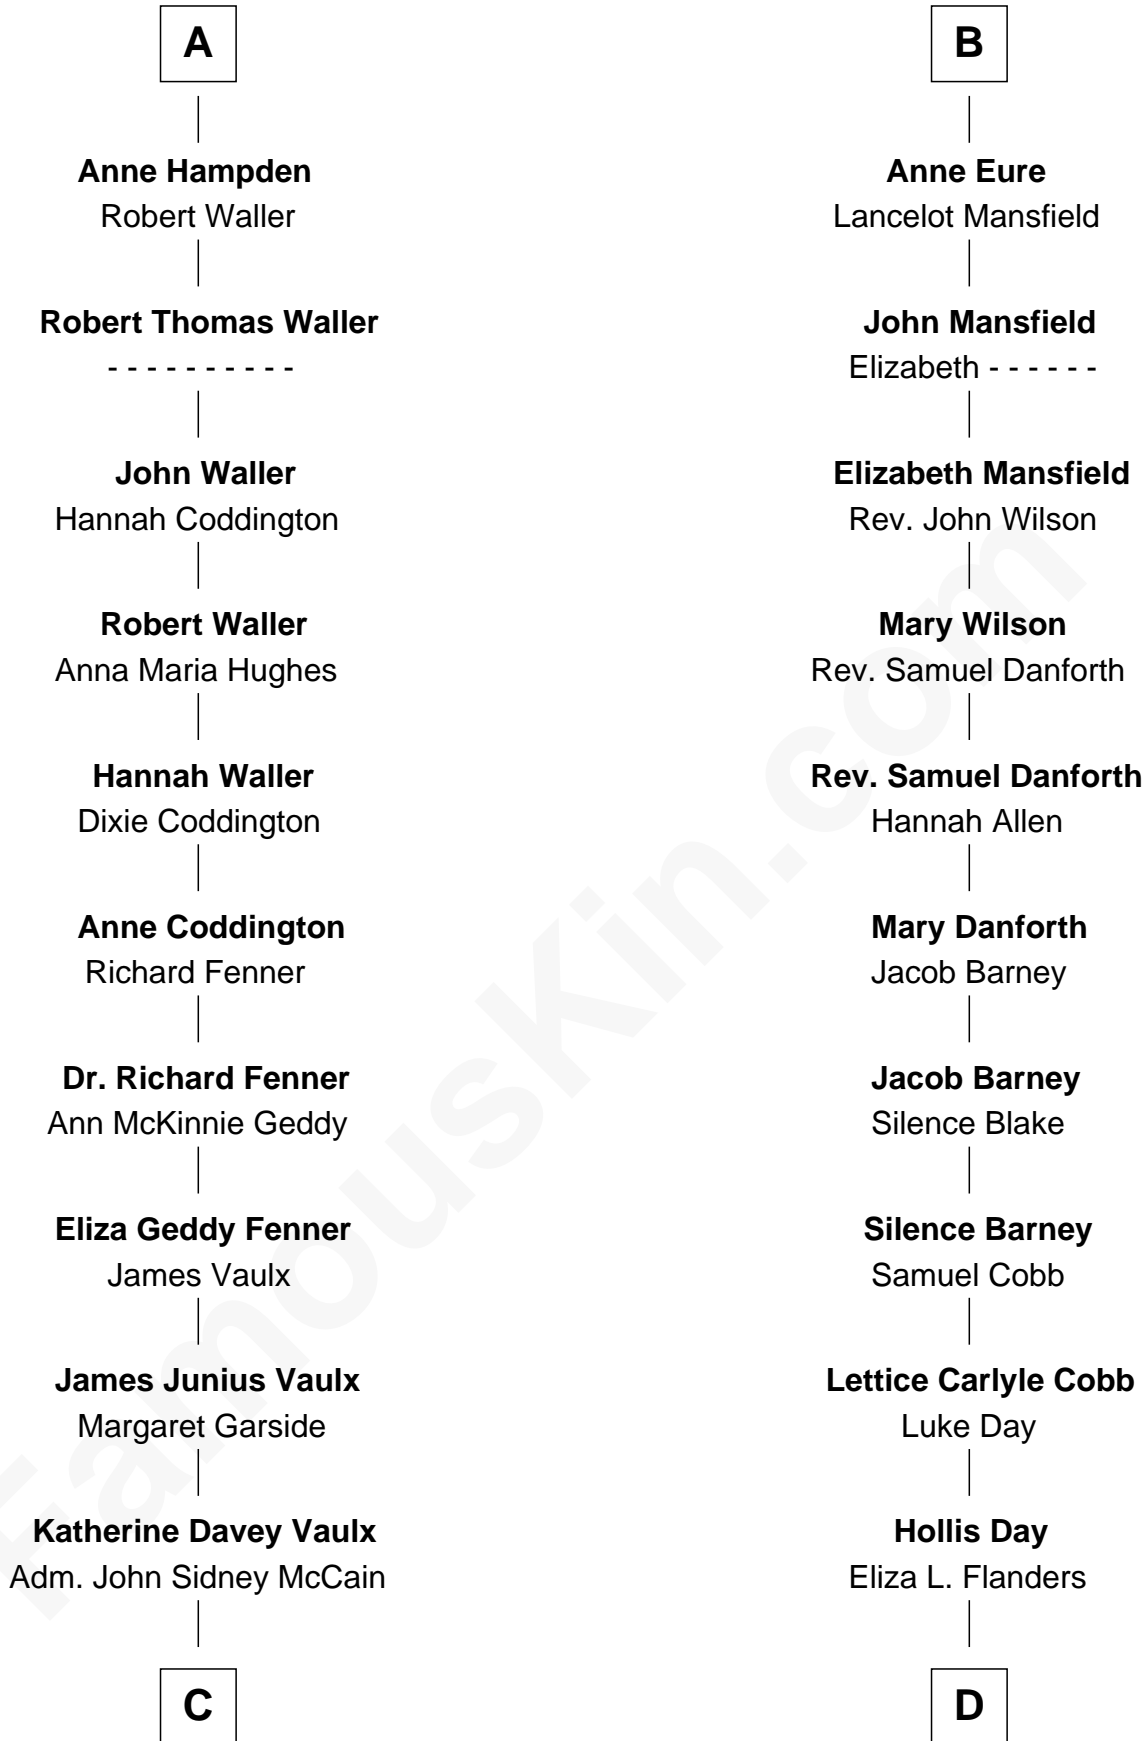

FamousKin.com Relationship Chart of

John McCain

U.S. Senator from Arizona

18th cousin 1 time removed of

Sandra Day O'Connor

First Female U.S. Supreme Court Justice

John de Welles

Maud de Roos

Eleanor de Mowbray

Eudo de Welles

Maud de Greystoke

Sir Lionel de Welles

Joan de Waterton

Cecily de Welles

Sir Robert Willoughby

Sir Christopher Willoughby

Margaret Jenney

Elizabeth Willoughby

Sir William Eure

Sir Ralph Eure

Margery Bowes

B

C

Adm. John Sidney McCain

Roberta Wright

John McCain

U.S. Senator from Arizona

D

Henry Clay Day

Alice Edith Hilton

Henry R. Day

Ada Mae Wilkey