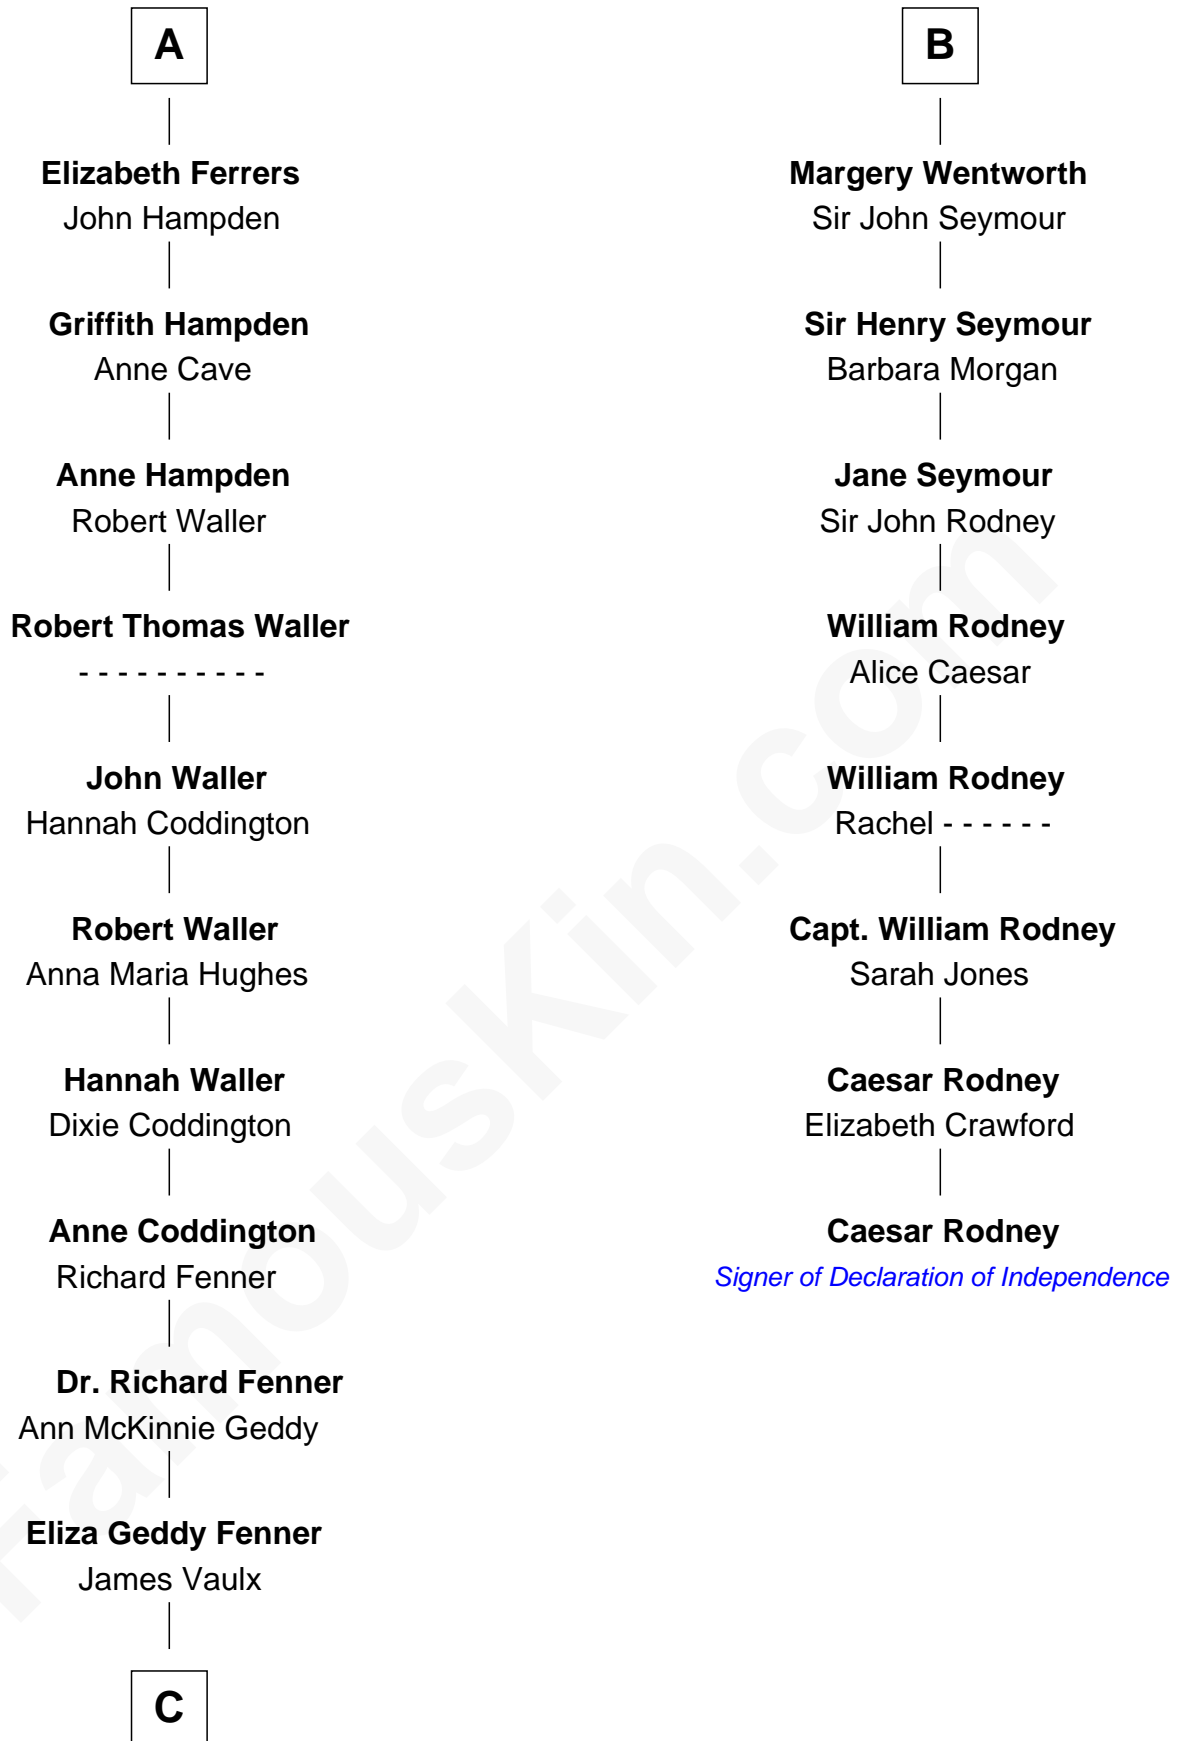

# FamousKin.com Relationship Chart of

**John McCain**

*U.S. Senator from Arizona*

14th cousin 6 times removed of

**Caesar Rodney**

*Signer of the Declaration of Independence*

**C**

James Junius Vaulx

Margaret Garside

Katherine Davey Vaulx

Adm. John Sidney McCain

Adm. John Sidney McCain

Roberta Wright

John McCain

*U.S. Senator from Arizona*

FamousKin.com