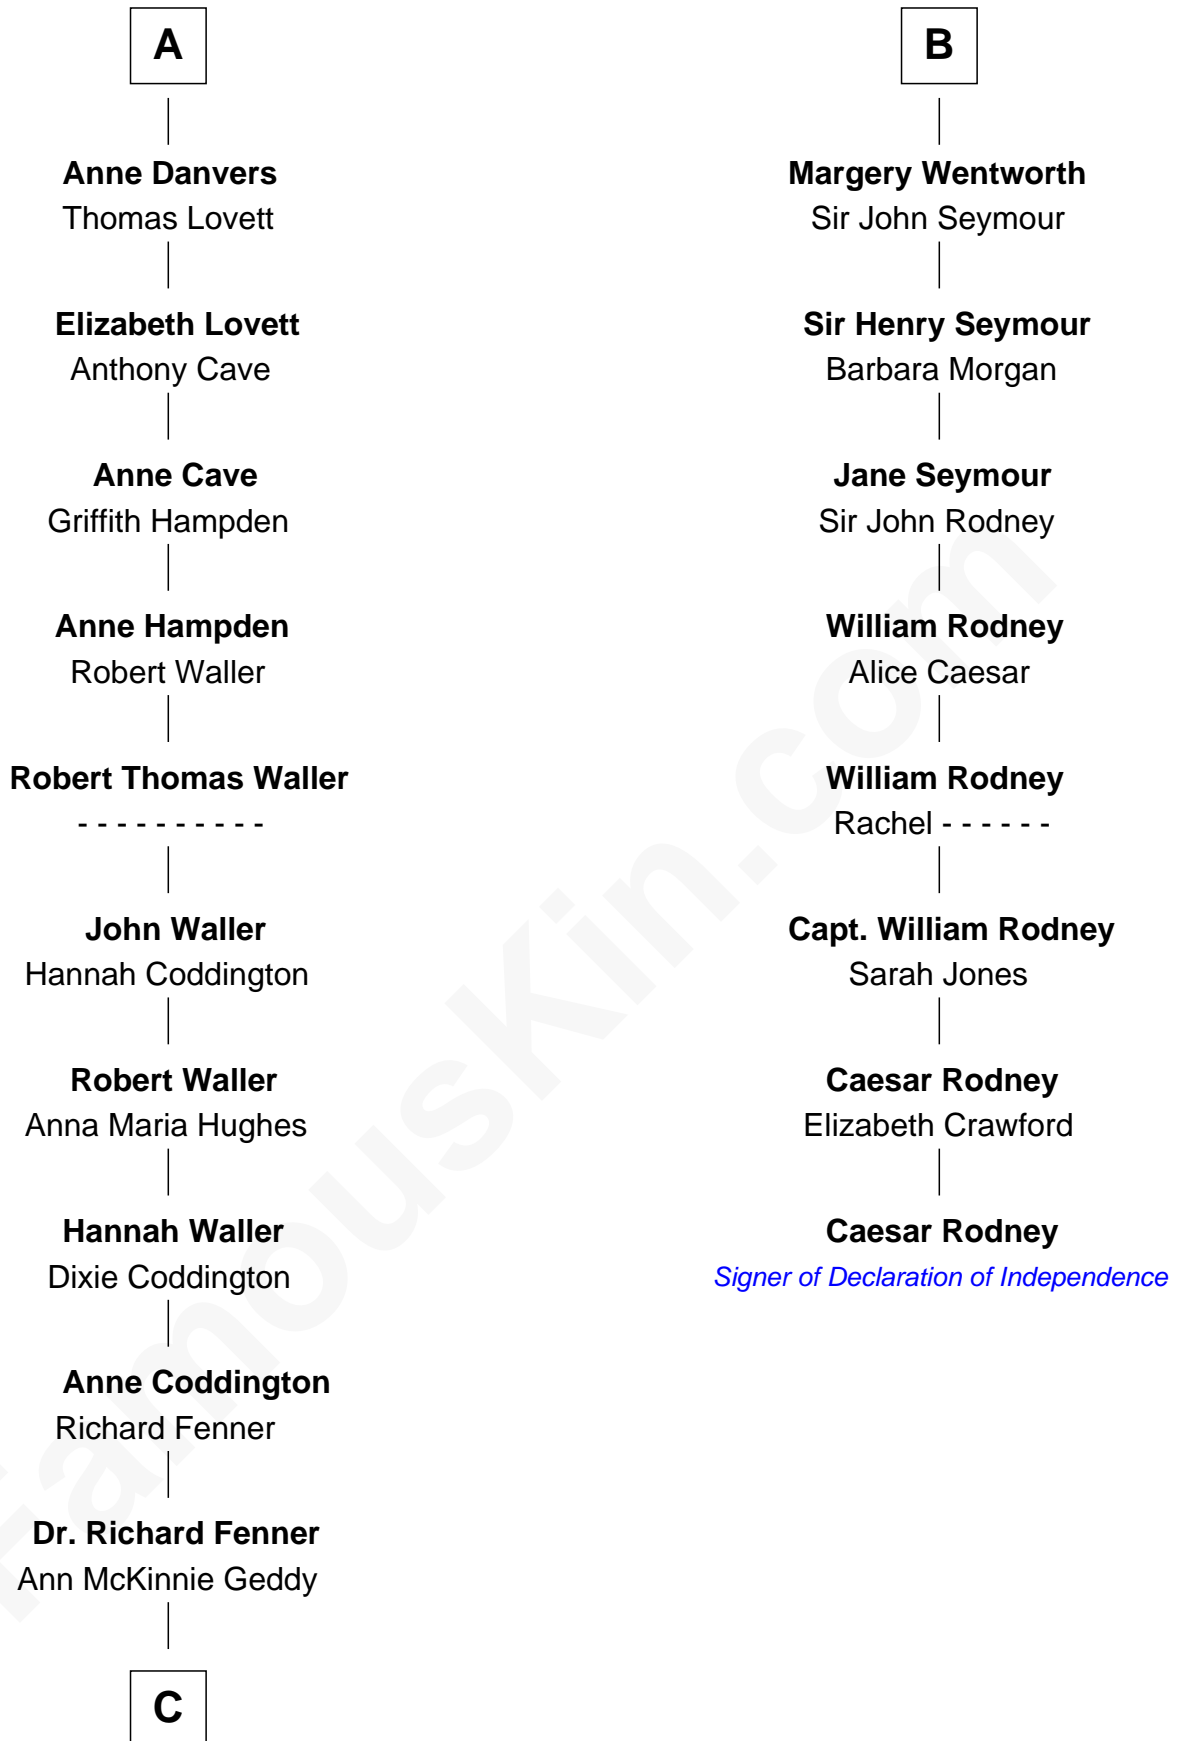

FamousKin.com Relationship Chart of

John McCain

U.S. Senator from Arizona

14th cousin 7 times removed of

Caesar Rodney

Signer of the Declaration of Independence

Sir William de Montagu

Elizabeth de Montfort

Edmund Stradling

Elizabeth Arundell

John Stradling

Alice Langford

Anne Stradling

Sir John Danvers

A

William de Montagu

Sir John Clifford

Mary Clifford

Sir Philip Wentworth

Sir Henry Wentworth

Anne Say

B

C

—
Eliza Geddy Fenner

James Vaulx

—
James Junius Vaulx

Margaret Garside

—
Katherine Davey Vaulx

Adm. John Sidney McCain

—
Adm. John Sidney McCain

Roberta Wright

—
John McCain