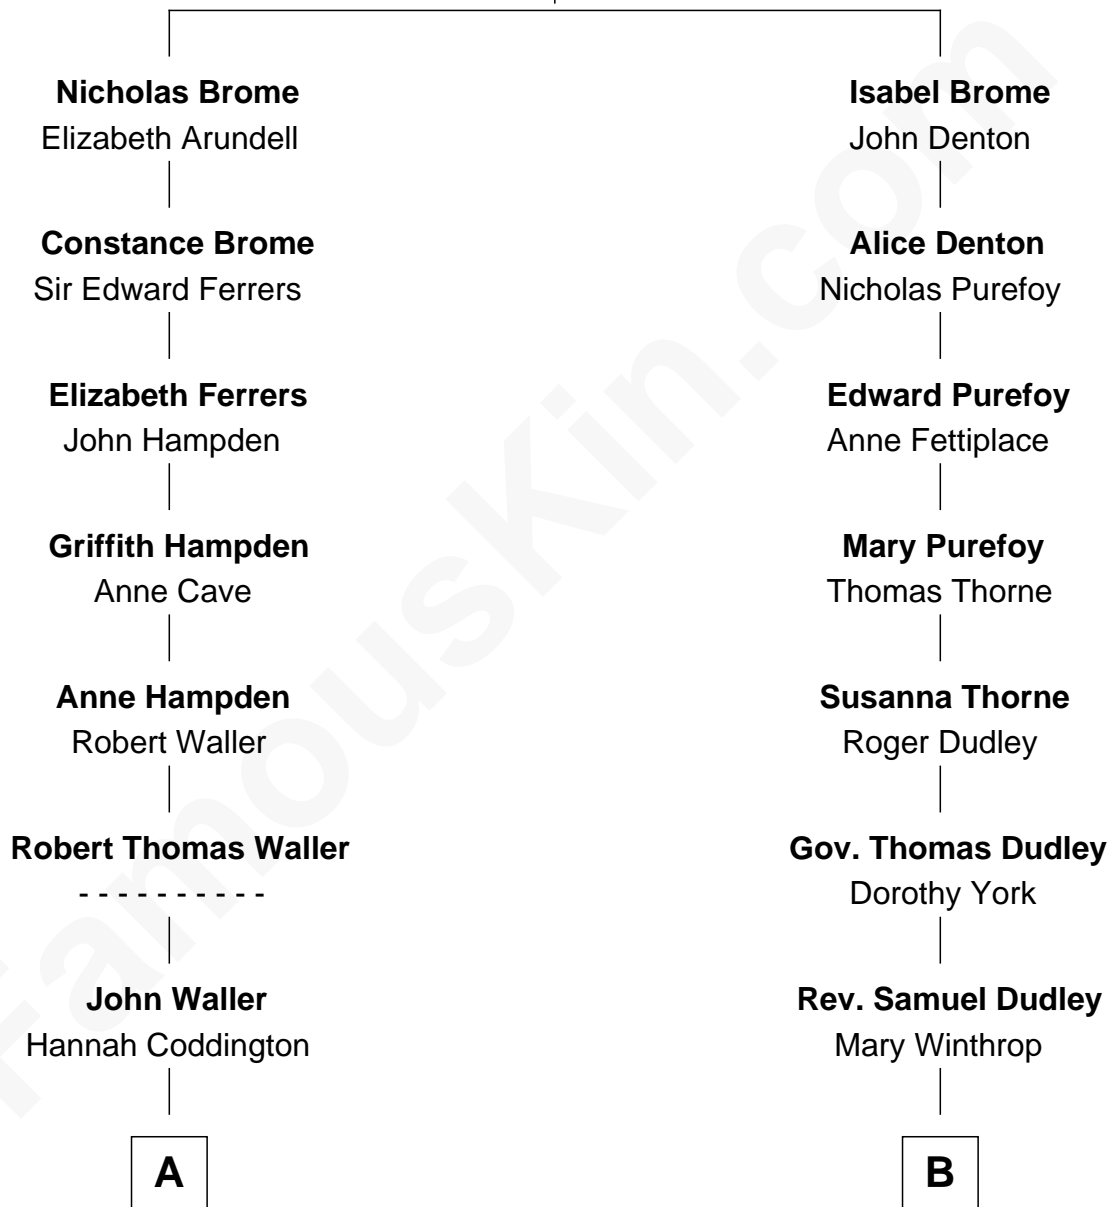

FamousKin.com Relationship Chart of

John McCain

U.S. Senator from Arizona

15th cousin 2 times removed of

Christopher Reeve

Movie Actor

John Brome
Beatrice Shirley

Christopher Reeve photo by [Jbfrankel](#) ([CC BY-SA 3.0](#))