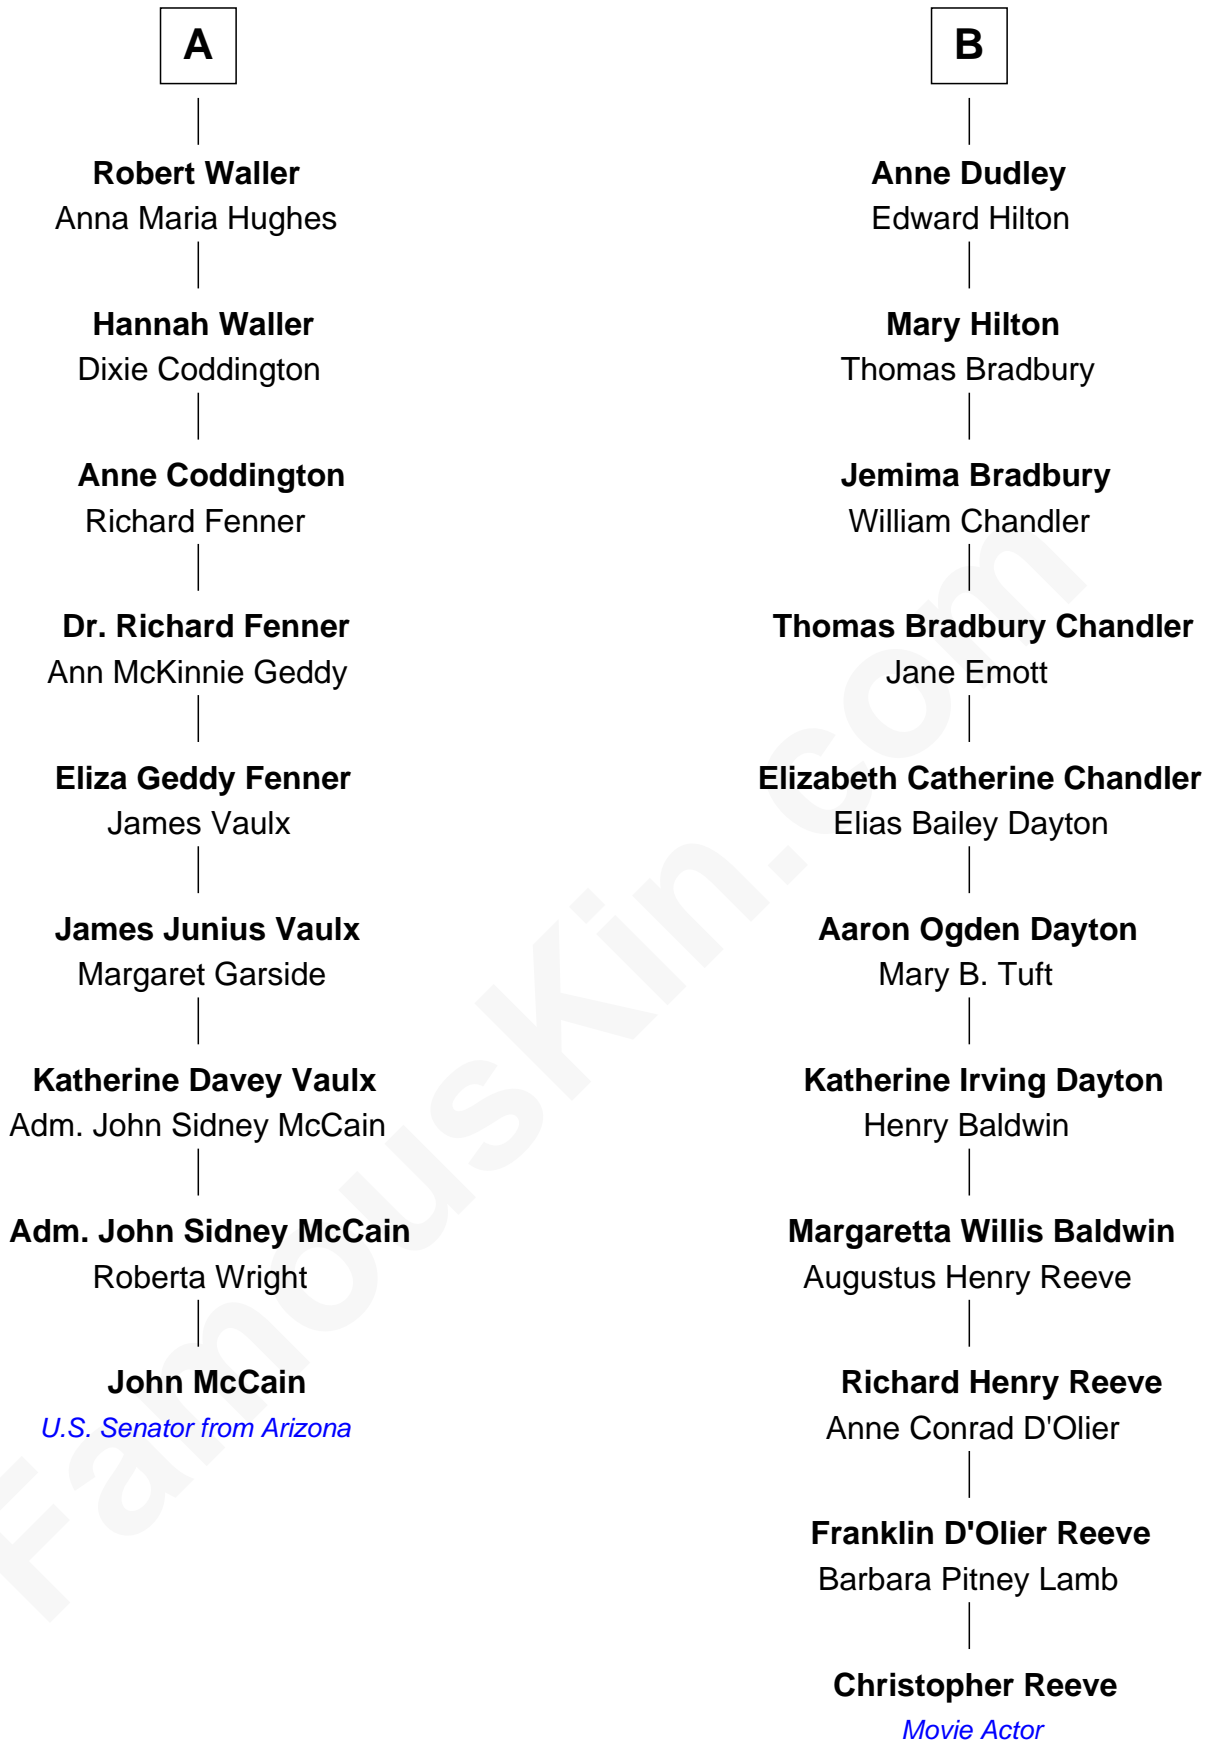

FamousKin.com Relationship Chart of

John McCain

U.S. Senator from Arizona

15th cousin 2 times removed of

Christopher Reeve

Movie Actor

John Brome
Beatrice Shirley

Christopher Reeve photo by [Jbfrankel](#) ([CC BY-SA 3.0](#))