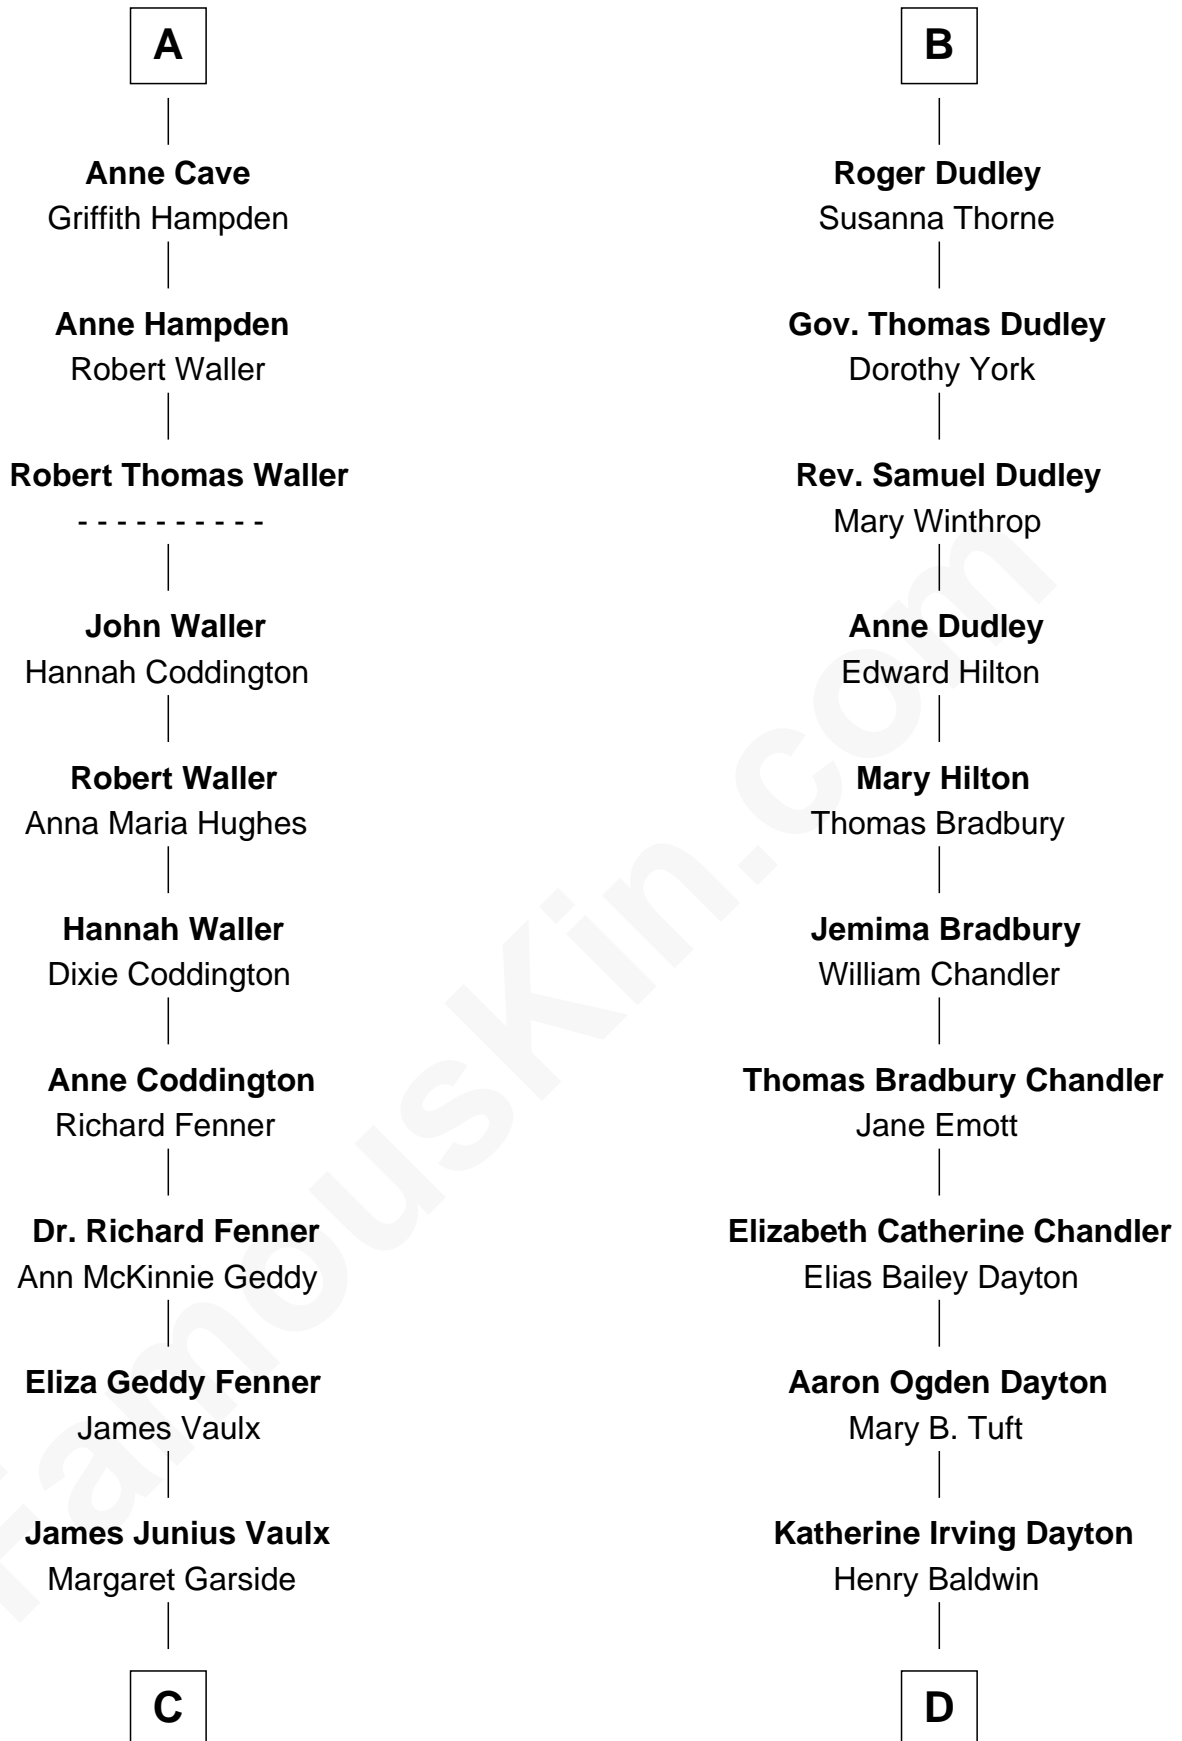

FamousKin.com Relationship Chart of

John McCain

U.S. Senator from Arizona

19th cousin 1 time removed of

Christopher Reeve

Movie Actor

Sir Reynold de Grey

Eleanor le Strange

C

Katherine Davey Vault
Adm. John Sidney McCain

Adm. John Sidney McCain
Roberta Wright

John McCain
U.S. Senator from Arizona

D

Margaretta Willis Baldwin
Augustus Henry Reeve

Richard Henry Reeve
Anne Conrad D'Olier