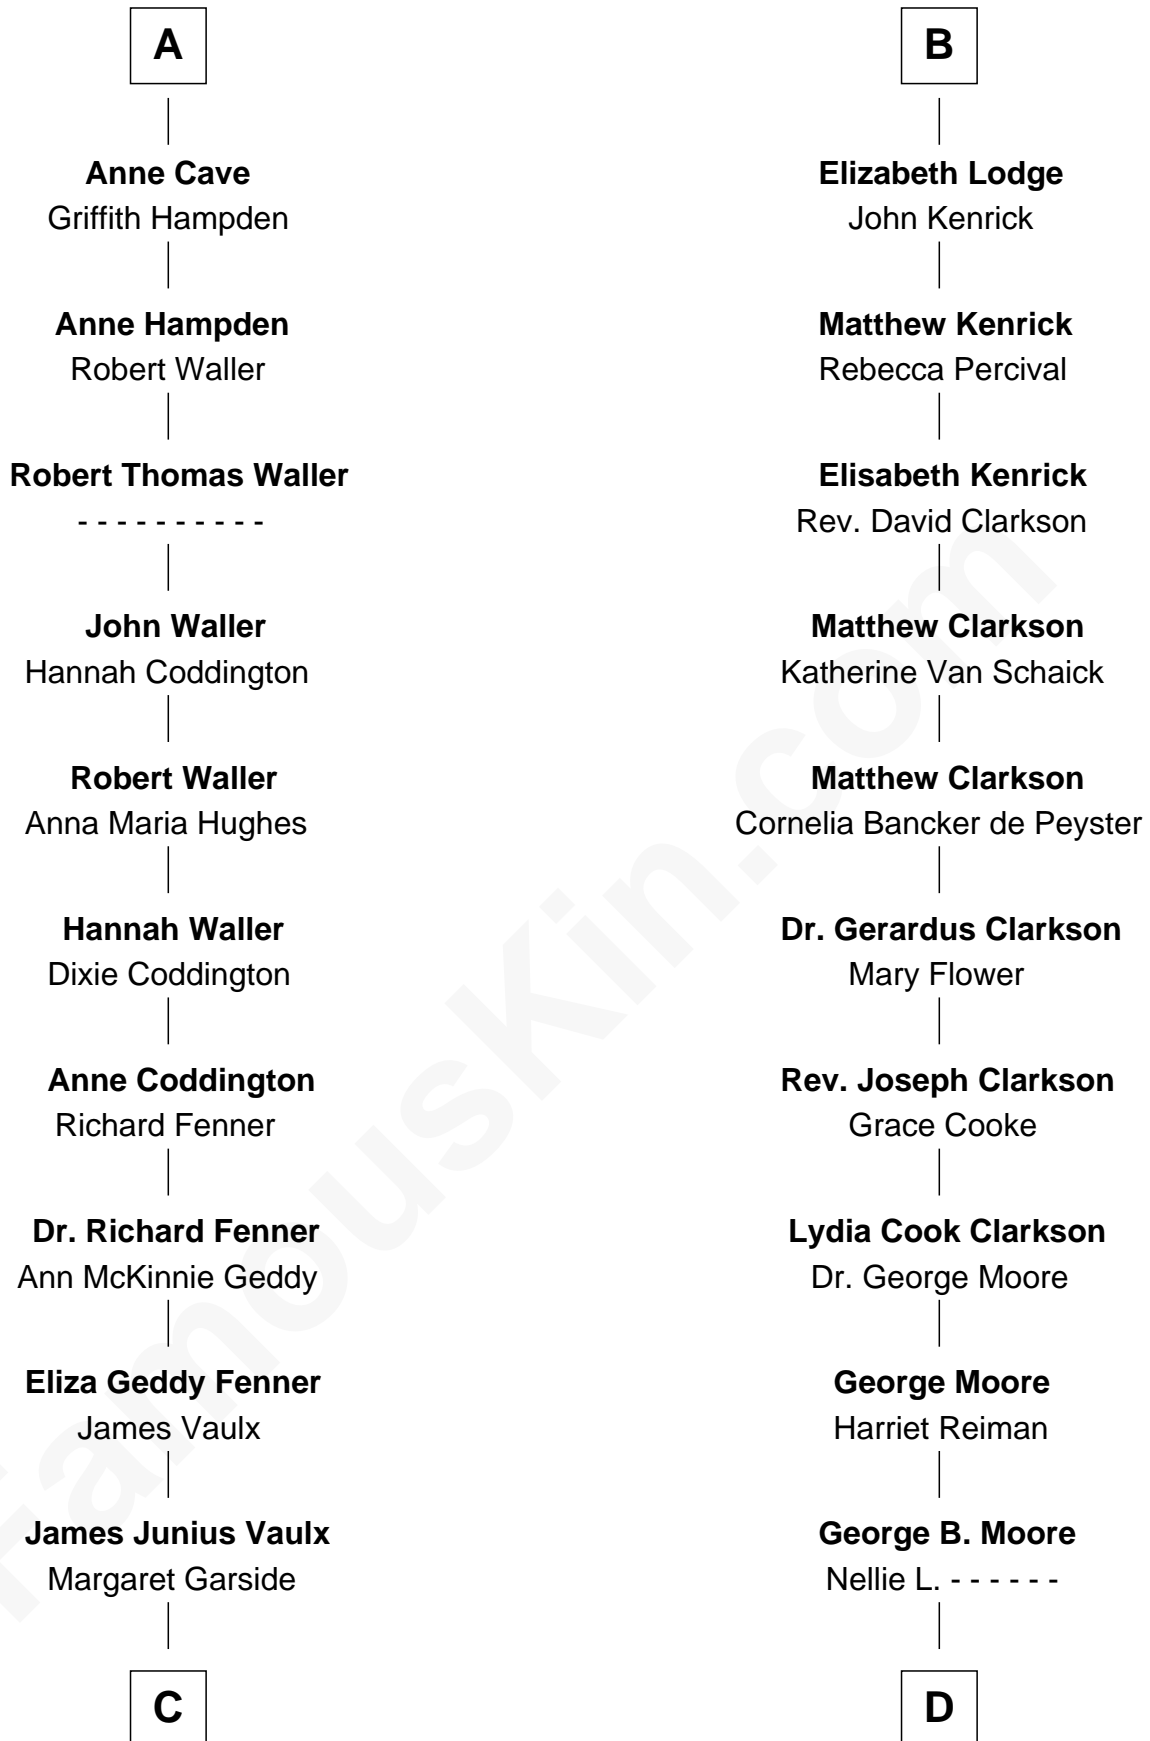

# FamousKin.com Relationship Chart of

**John McCain**

*U.S. Senator from Arizona*

19th cousin of

**Ken Burns**

*Documentary Filmmaker*

**Sir Reynold de Grey**

Eleanor le Strange

**C**

**Katherine Davey Vault**  
Adm. John Sidney McCain

**Adm. John Sidney McCain**  
Roberta Wright

**John McCain**  
*U.S. Senator from Arizona*

**D**

**Emily Lucille Moore**  
Dr. Robert Kyle Burns

**Robert Kyle Burns**  
Lyla Smith Tupper