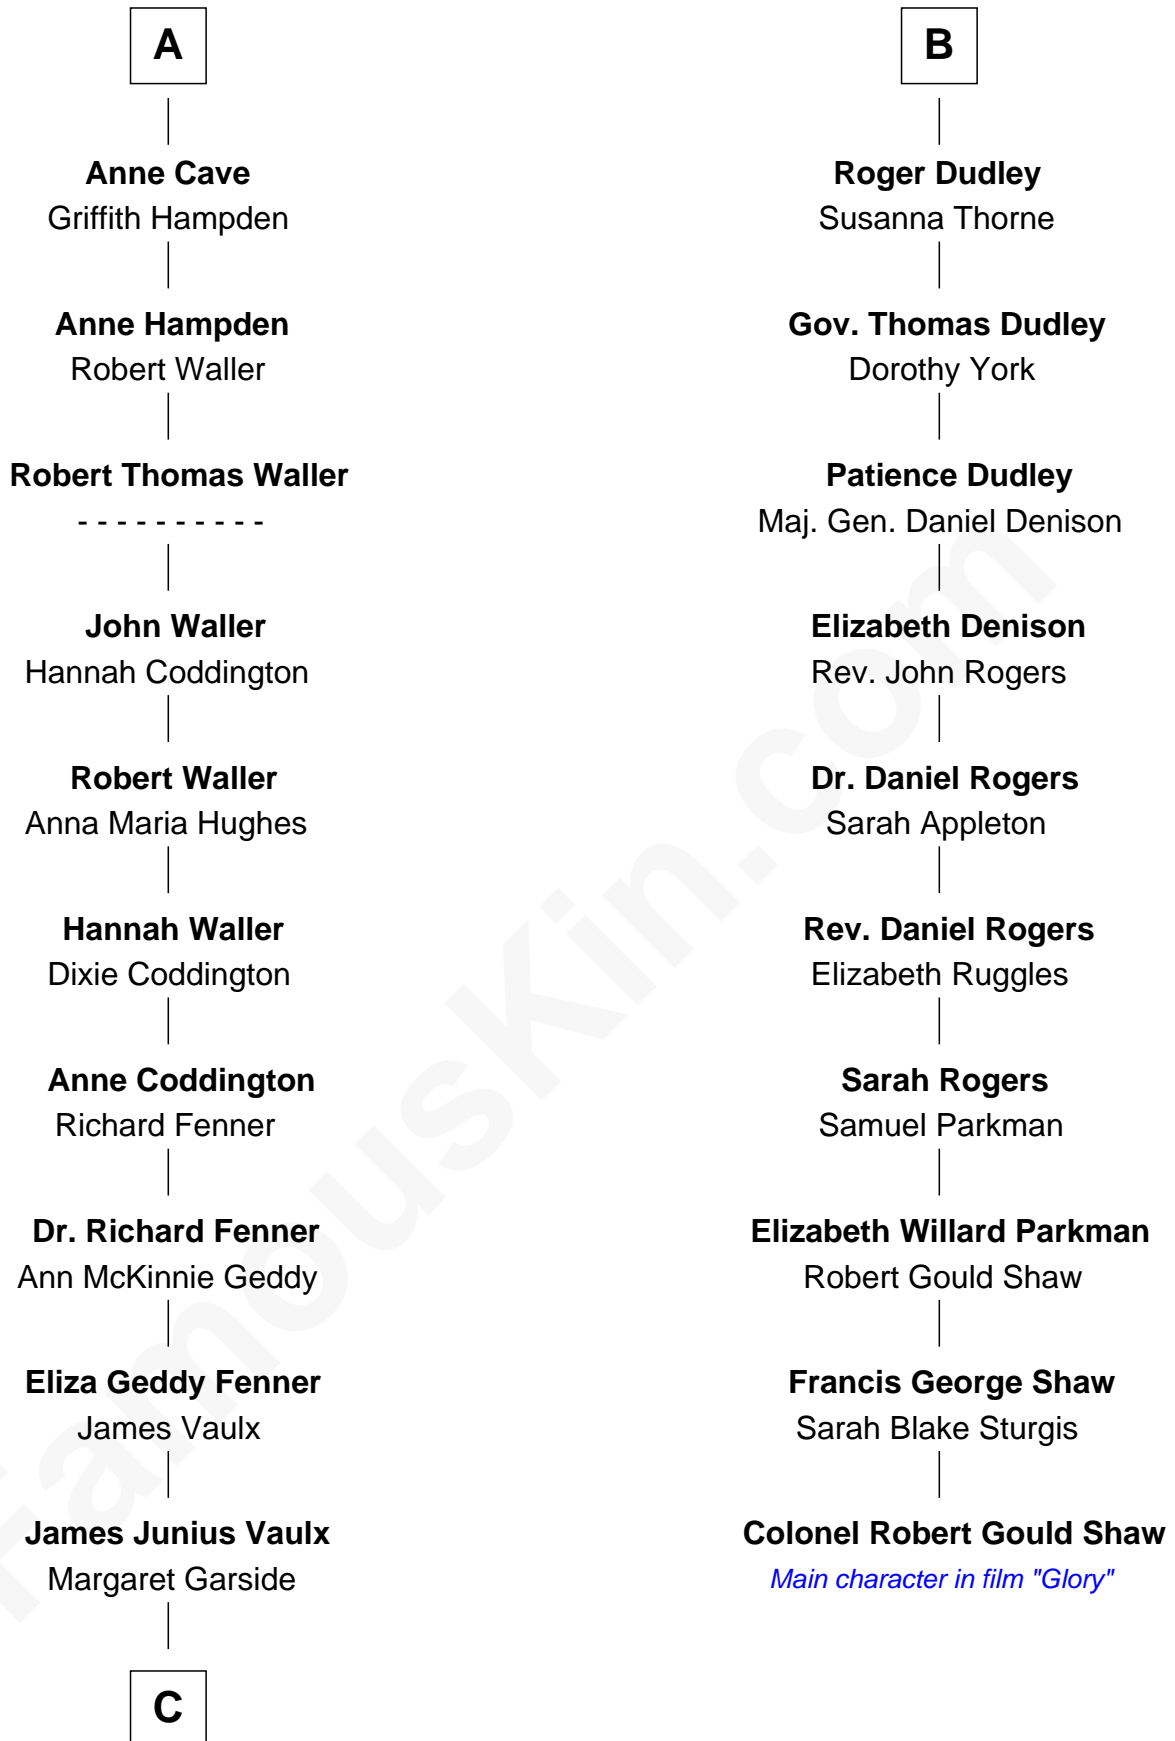

## Relationship Chart of

### John McCain

*U.S. Senator from Arizona*

16th cousin 3 times removed of

### Colonel Robert Gould Shaw

*U.S. Civil War leader of film "Glory" fame*

**C**

—  
**Katherine Davey Vaulx**  
Adm. John Sidney McCain

—  
**Adm. John Sidney McCain**  
Roberta Wright

—  
**John McCain**  
*U.S. Senator from Arizona*