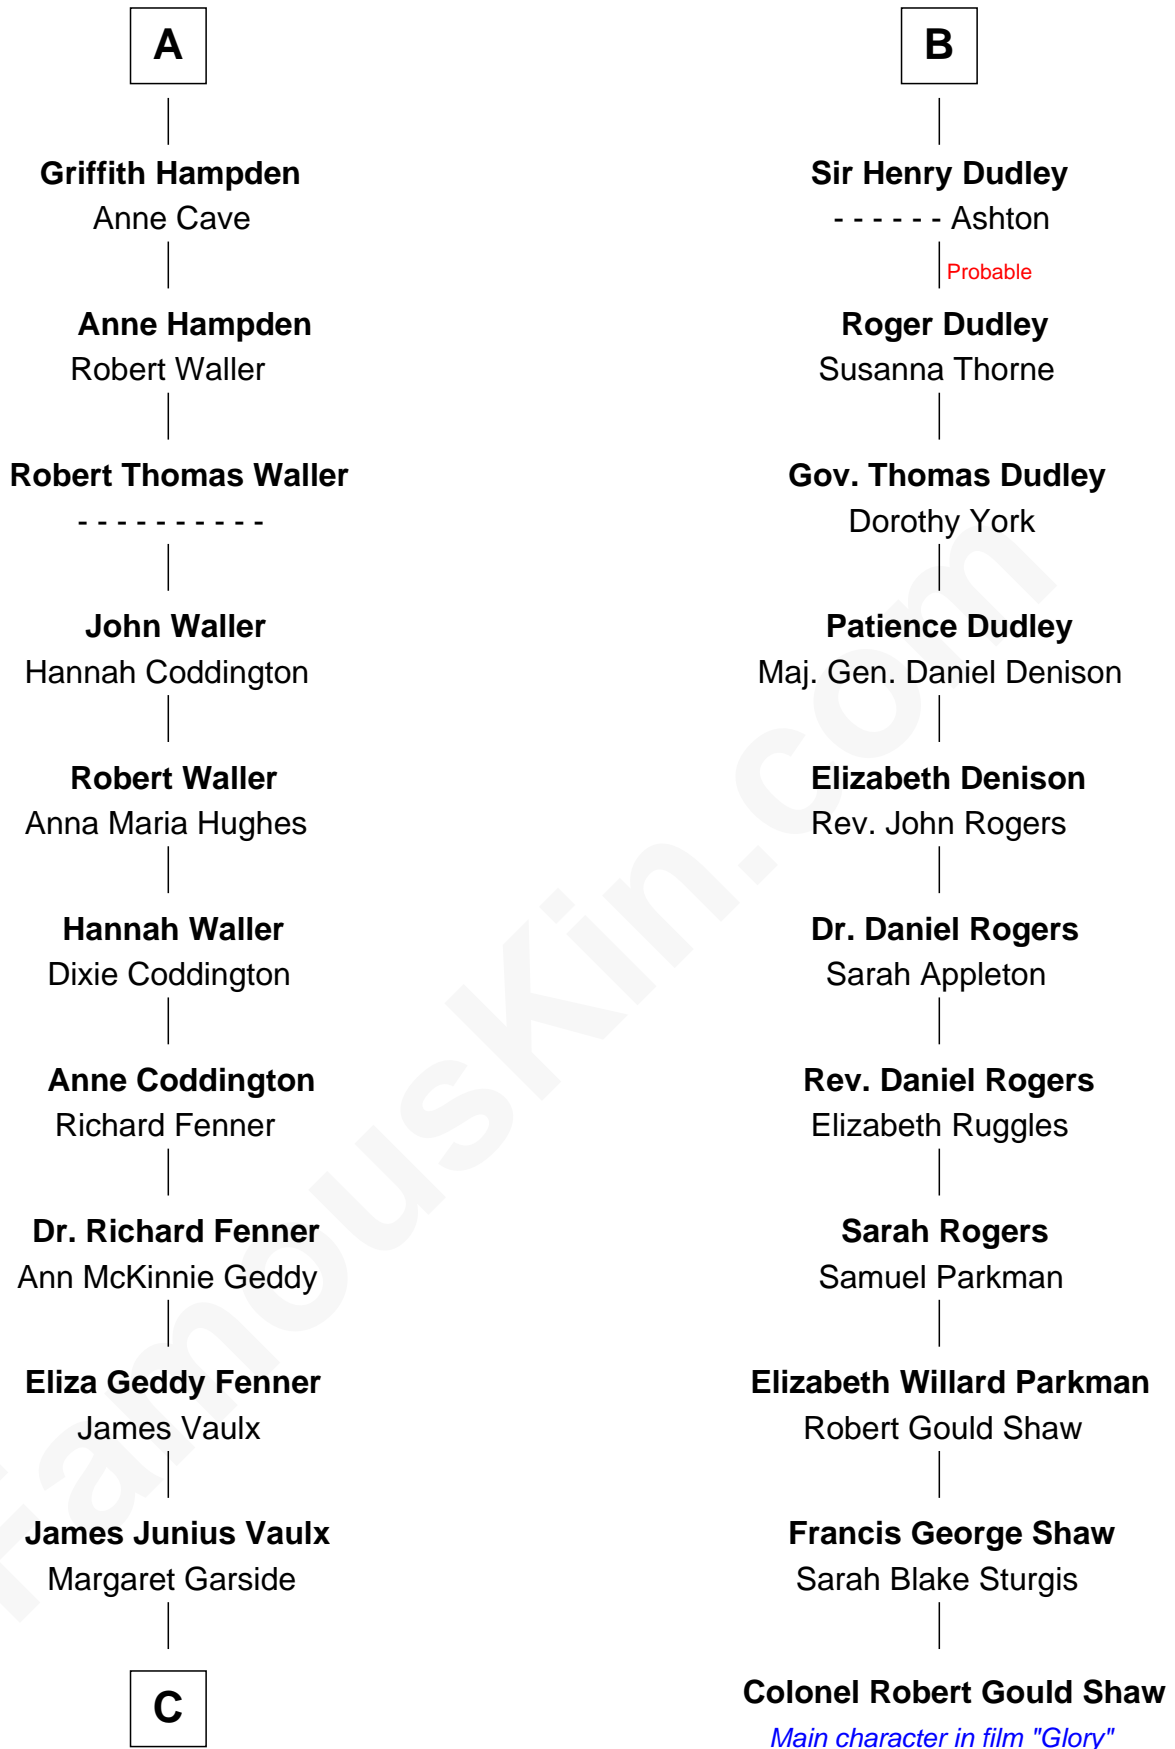

## Relationship Chart of

### John McCain

*U.S. Senator from Arizona*

17th cousin 2 times removed of

### Colonel Robert Gould Shaw

*U.S. Civil War leader of film "Glory" fame*

**Sir William de Ros**  
Margery de Badlesmere

**C**

**Katherine Davey Vaulx**  
Adm. John Sidney McCain

**Adm. John Sidney McCain**  
Roberta Wright