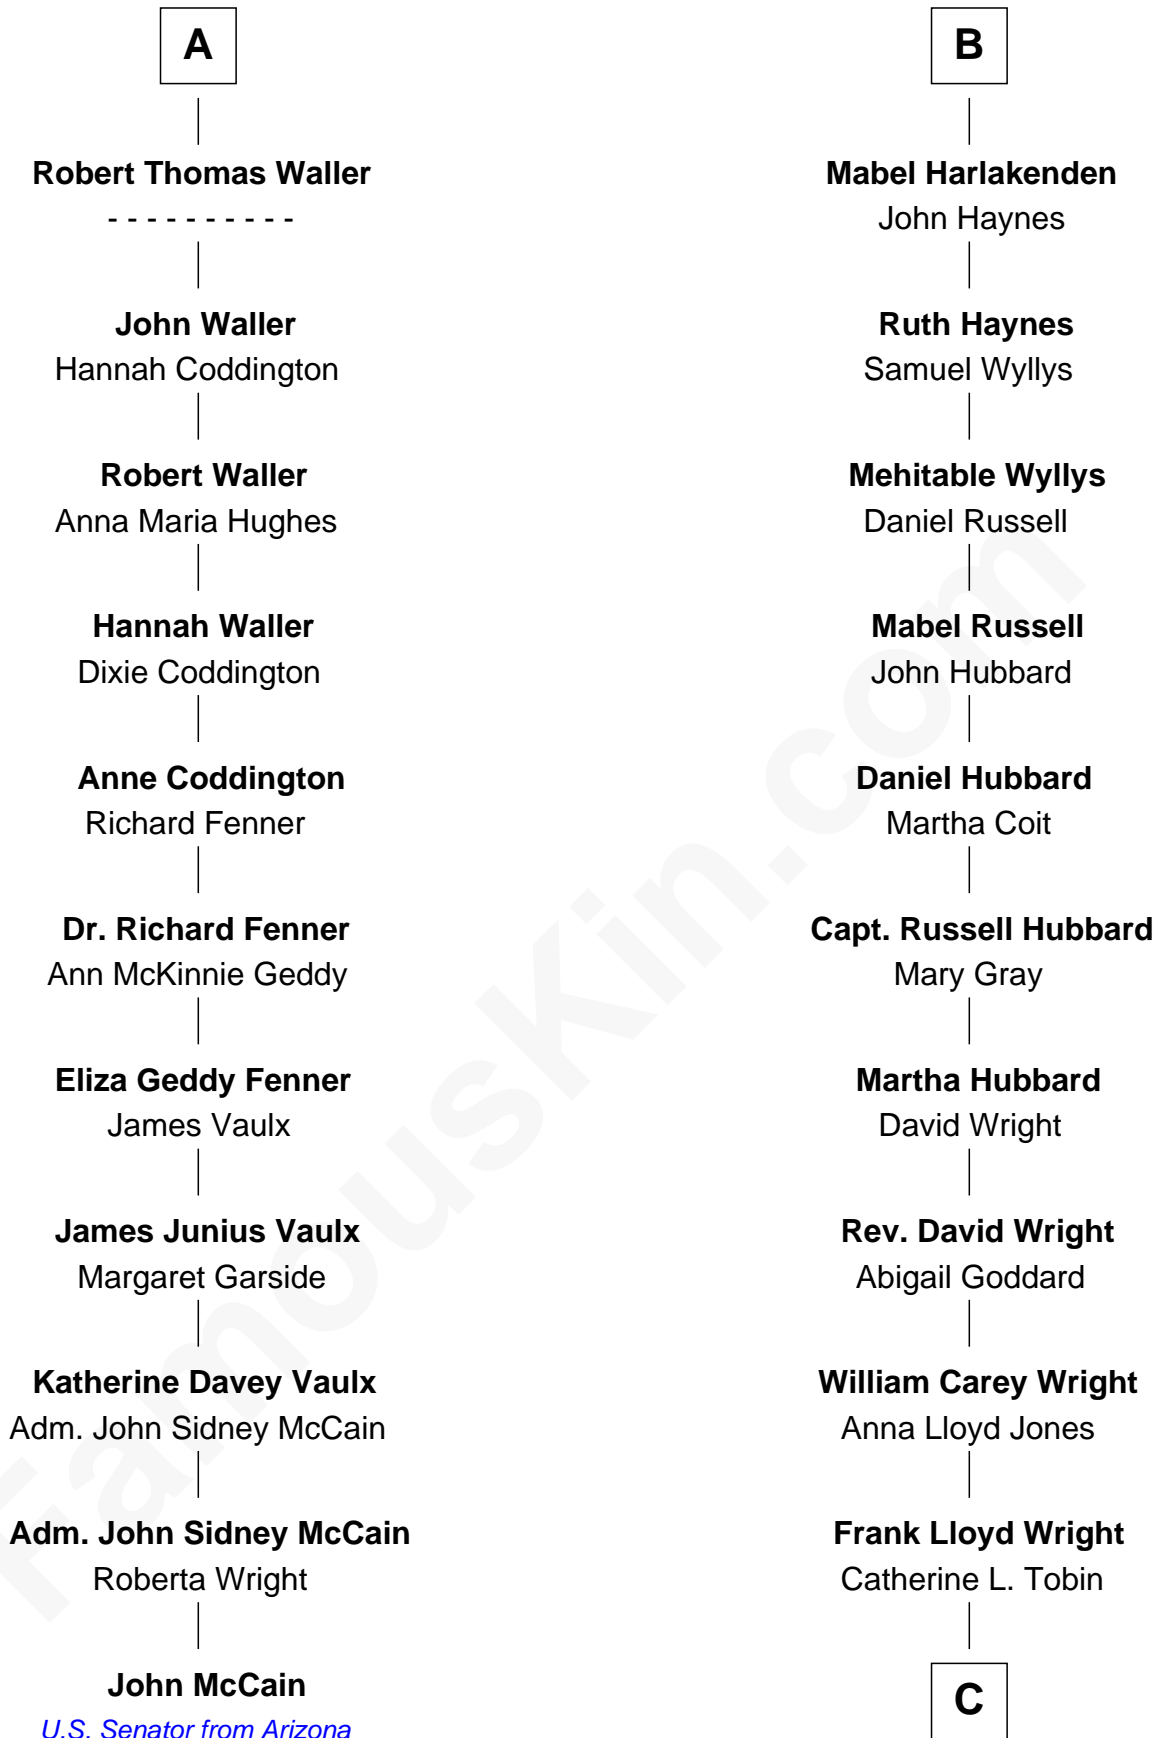

# FamousKin.com Relationship Chart of

**John McCain**

*U.S. Senator from Arizona*

17th cousin 1 time removed of

**Anne Baxter**

*Movie Actress*

**Elizabeth Cokayne**

*with husband  
Sir Philip le Boteler*

*with husband  
Sir Laurence Cheney*

**Philip Boteler**  
Isabel Willoughby

**Elizabeth Cheney**  
Sir Frederick Tilney

**John Boteler**  
Constance Vere

**Elizabeth Tilney**  
Sir Humphrey Bourchier

**Elizabeth Boteler**  
Thomas Lovett

**Anne Bourchier**  
Thomas Fiennes

**Thomas Lovett**  
Anne Danvers

**Catherine Fiennes**  
Richard Loudenoys

**Elizabeth Lovett**  
Anthony Cave

**Mary Loudenoys**  
Thomas Harlakenden

**Anne Cave**  
Griffith Hampden

**Roger Harlakenden**  
-----

**Anne Hampden**  
Robert Waller

**Richard Harlakenden**  
Margaret Huberd

**A**

**B**

**C**

—  
**Catherine Dorothy Wright**

Kenneth Stuart Baxter