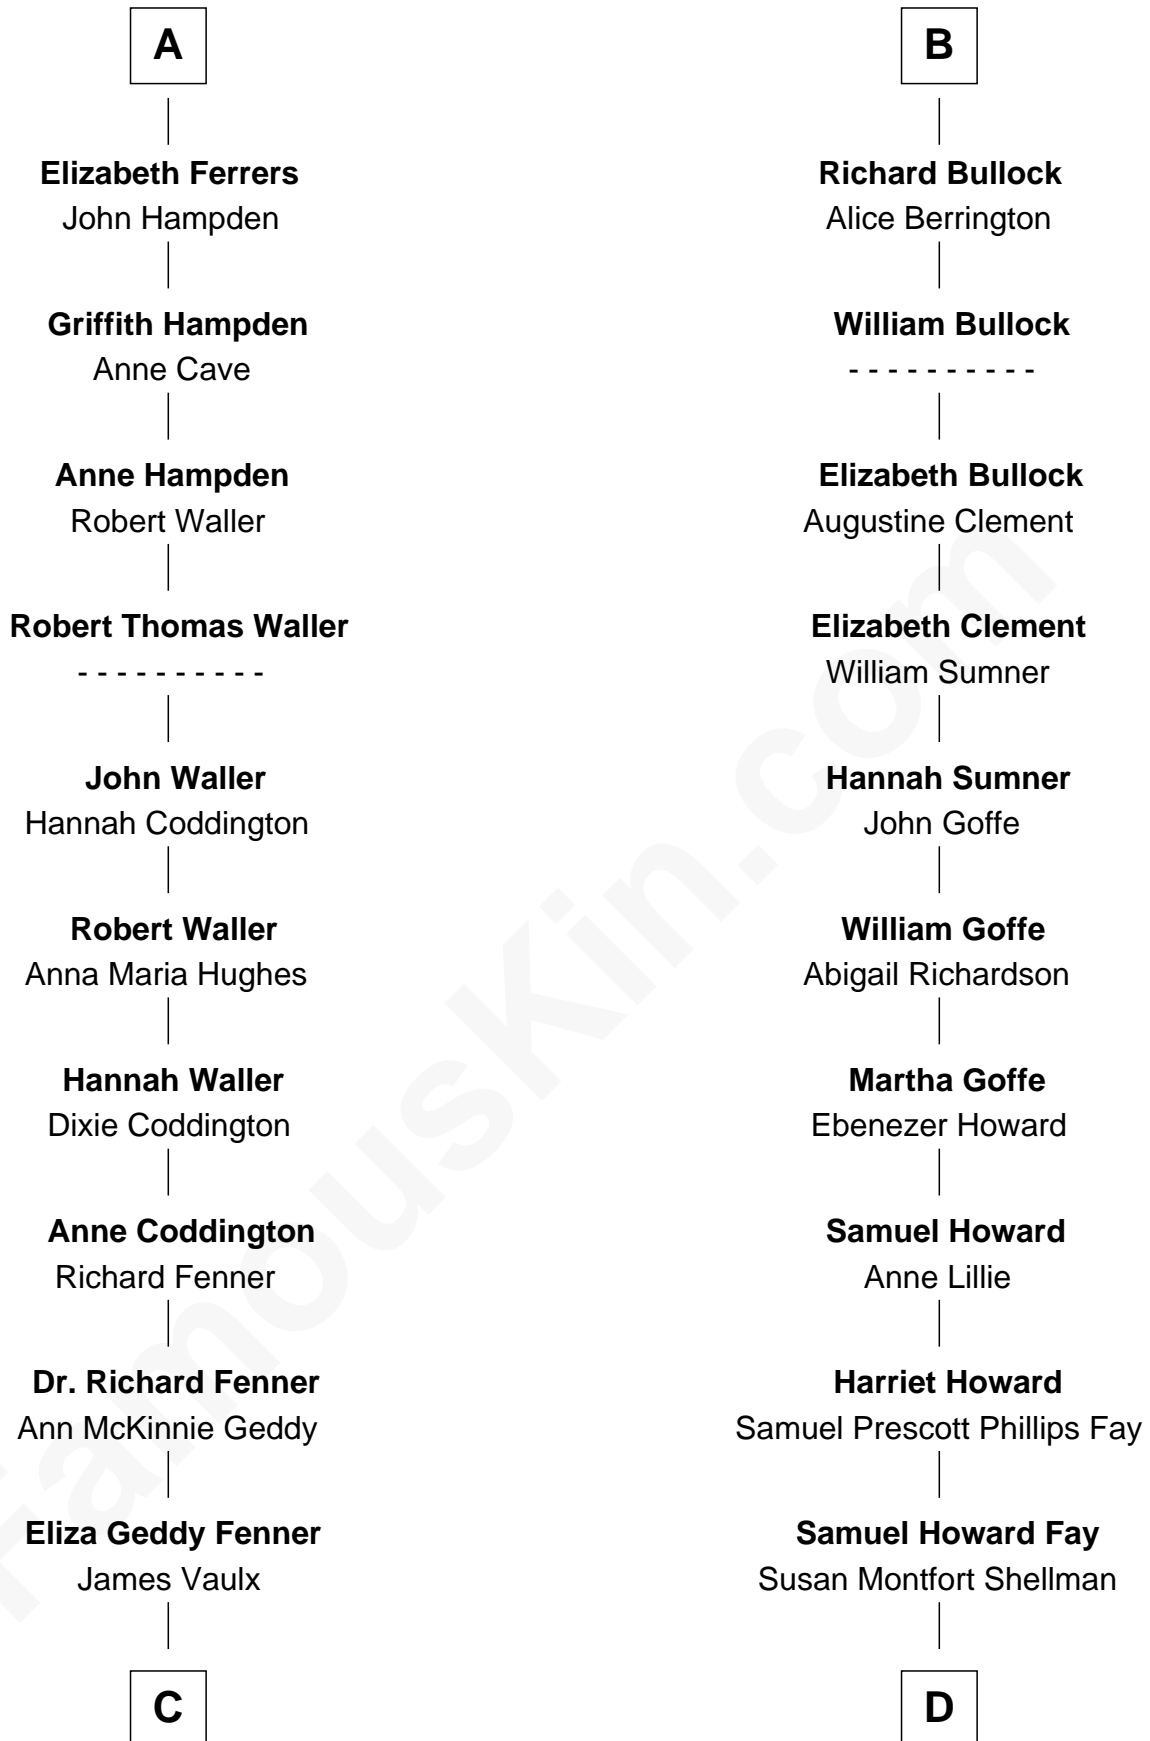

FamousKin.com Relationship Chart of

John McCain

U.S. Senator from Arizona

20th cousin of

George H. W. Bush

41st U.S. President

Bartholomew de Badlesmere

Margaret de Clare

Sir William Norreys

Margaret Norreys

Gilbert Bullock

Thomas Bullock

Alice Kingsmill

B

C

James Junius Vaulx

Margaret Garside

Katherine Davey Vaulx

Adm. John Sidney McCain

Adm. John Sidney McCain

Roberta Wright

John McCain

U.S. Senator from Arizona

D

Harriet Eleanor Fay

Rev. James Smith Bush

Samuel Prescott Bush

Flora Sheldon

Prescott Sheldon Bush

Dorothy Wear Walker

George H. W. Bush

41st U.S. President