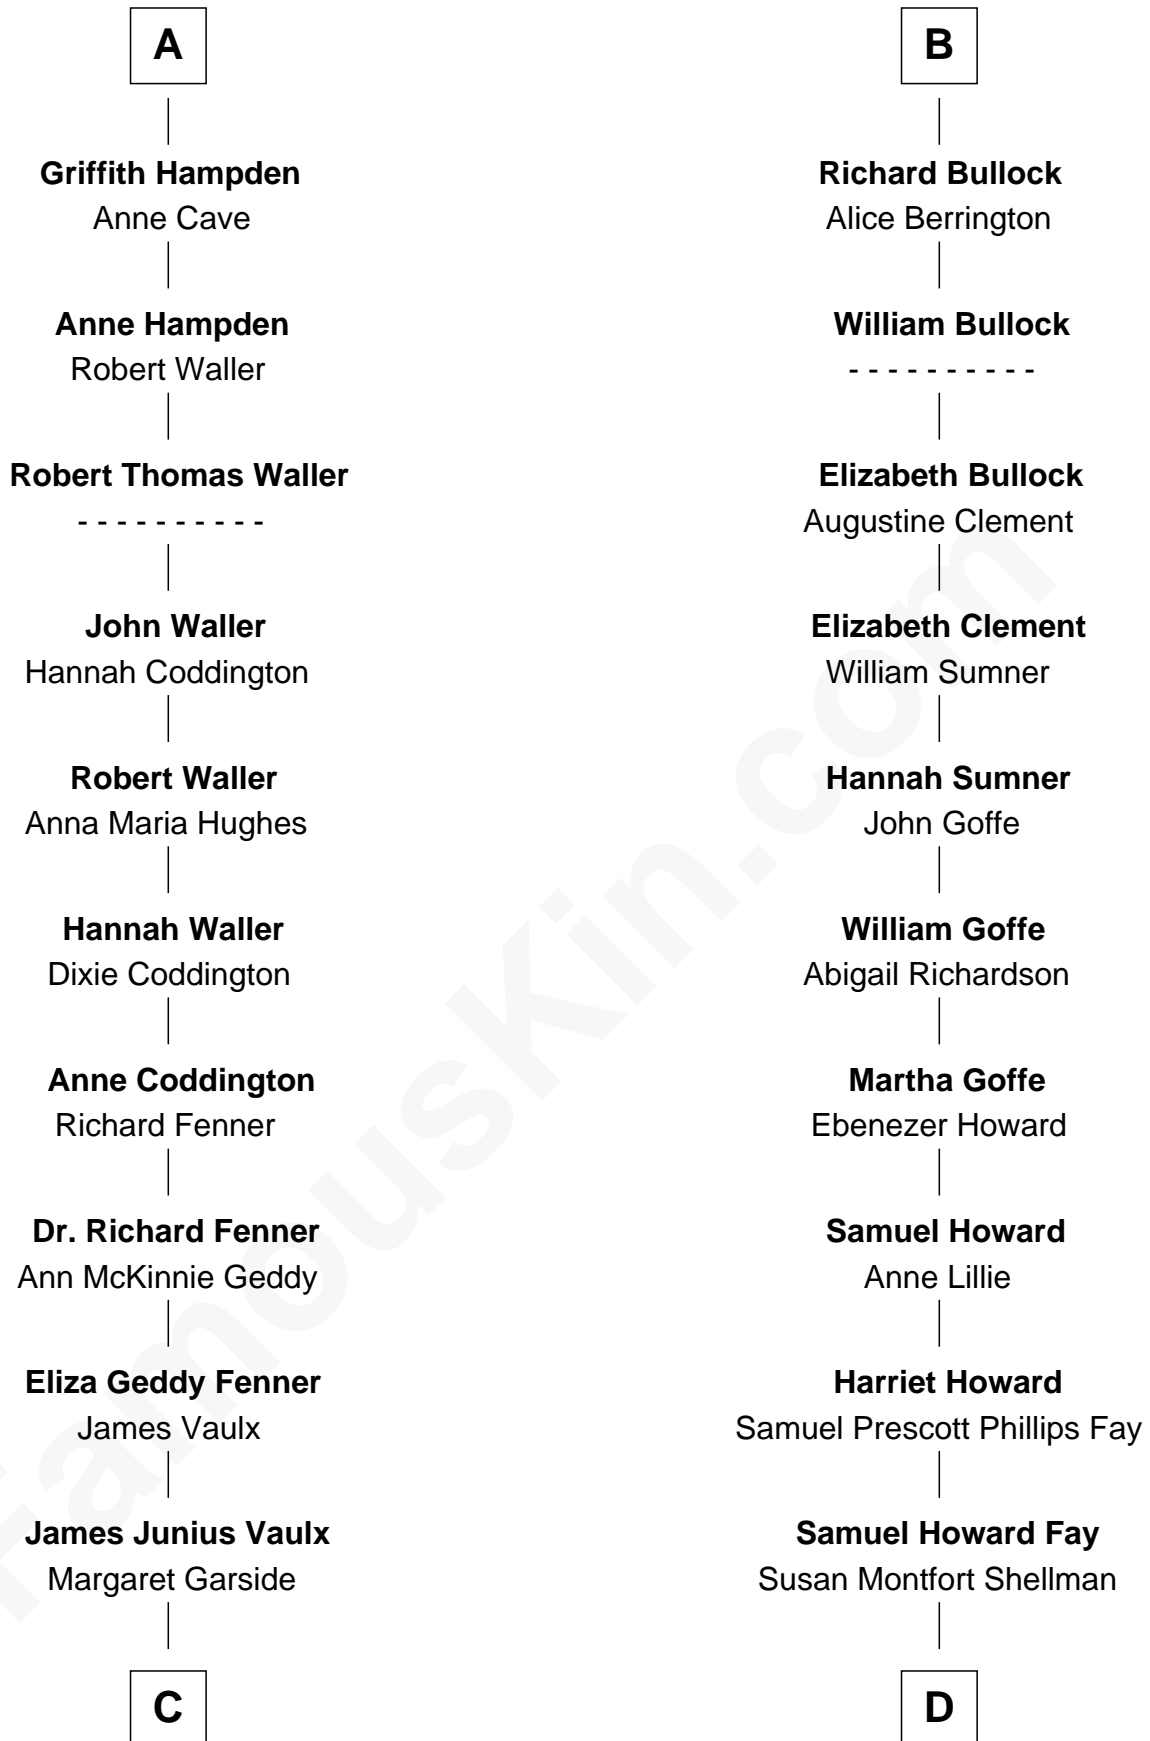

FamousKin.com Relationship Chart of

John McCain

U.S. Senator from Arizona

19th cousin 1 time removed of

George H. W. Bush

41st U.S. President

Sir John Howard

Alice de Bois

A

Sir Robert Howard
Margaret de Scales

Sir John Howard
Margaret de Plaiz

Sir John Howard
Joan Walton

Elizabeth Howard
Sir John de Vere

Joan de Vere
Sir William Norreys

Margaret Norreys
Gilbert Bullock

Thomas Bullock
Alice Kingsmill

B

C

Katherine Davey Vault
Adm. John Sidney McCain

Adm. John Sidney McCain
Roberta Wright

John McCain
U.S. Senator from Arizona

D

Harriet Eleanor Fay
Rev. James Smith Bush

Samuel Prescott Bush
Flora Sheldon

Prescott Sheldon Bush
Dorothy Wear Walker

George H. W. Bush
41st U.S. President

FamousKin.com