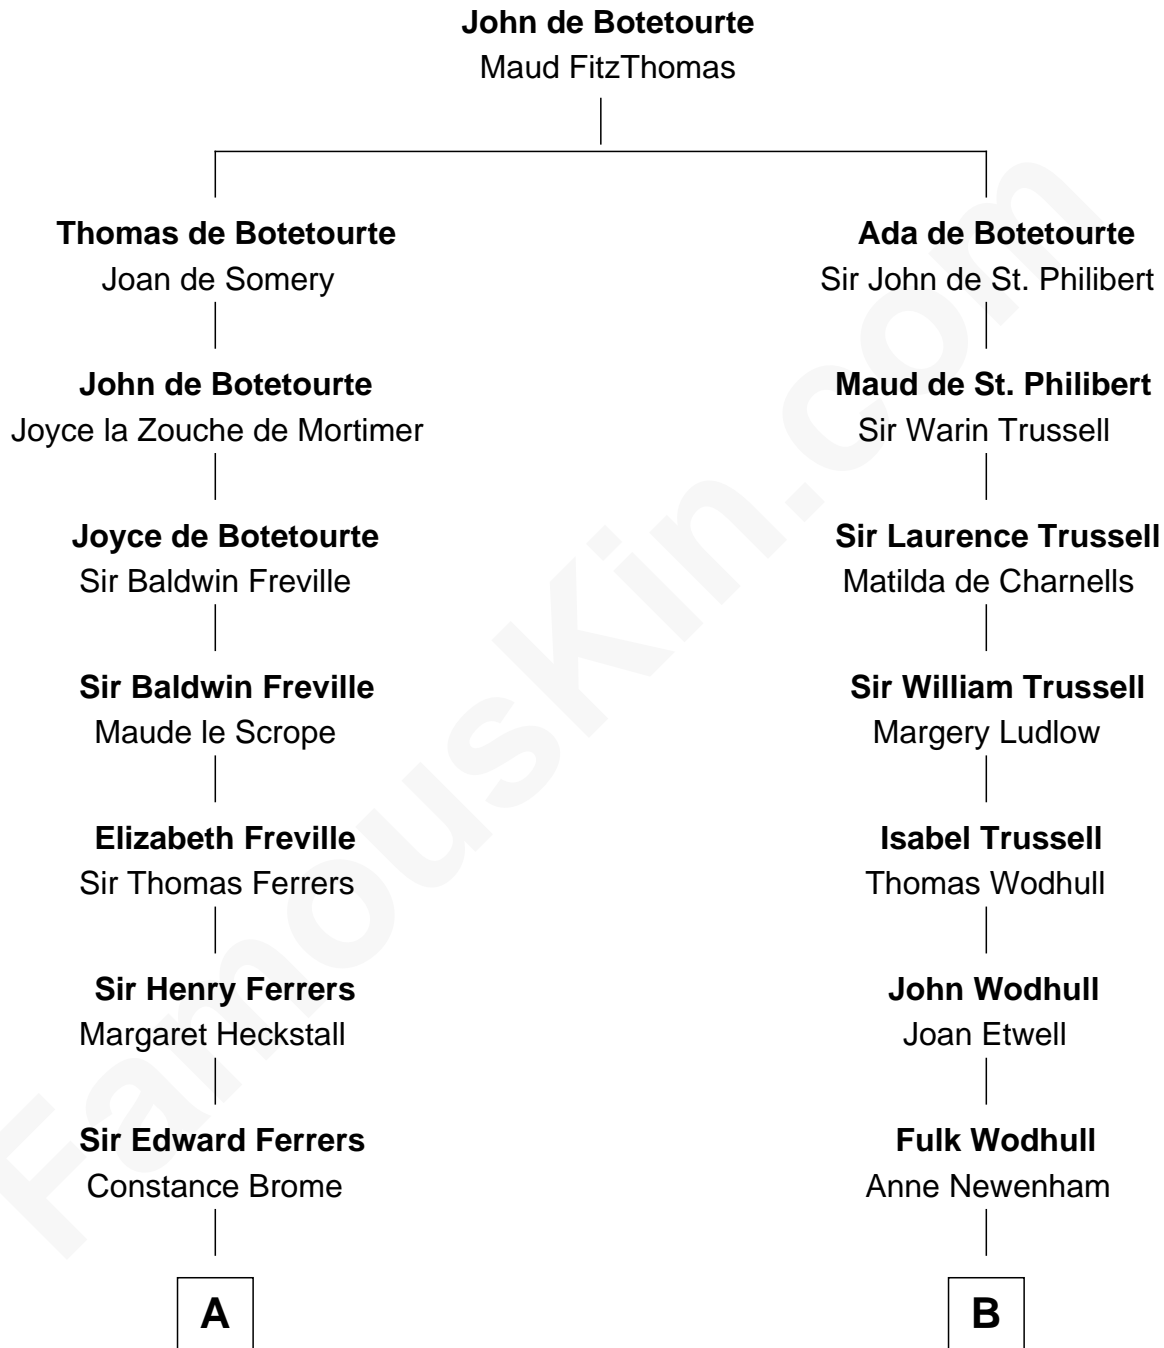

# FamousKin.com Relationship Chart of

**John McCain**

*U.S. Senator from Arizona*

20th cousin 1 time removed of

**Barbara (Pierce) Bush**

*First Lady of President George H.W. Bush*

**C**

**James Junius Vaulx**

Margaret Garside

**Katherine Davey Vaulx**

Adm. John Sidney McCain

**Adm. John Sidney McCain**

Roberta Wright

**John McCain**

*U.S. Senator from Arizona*

**D**