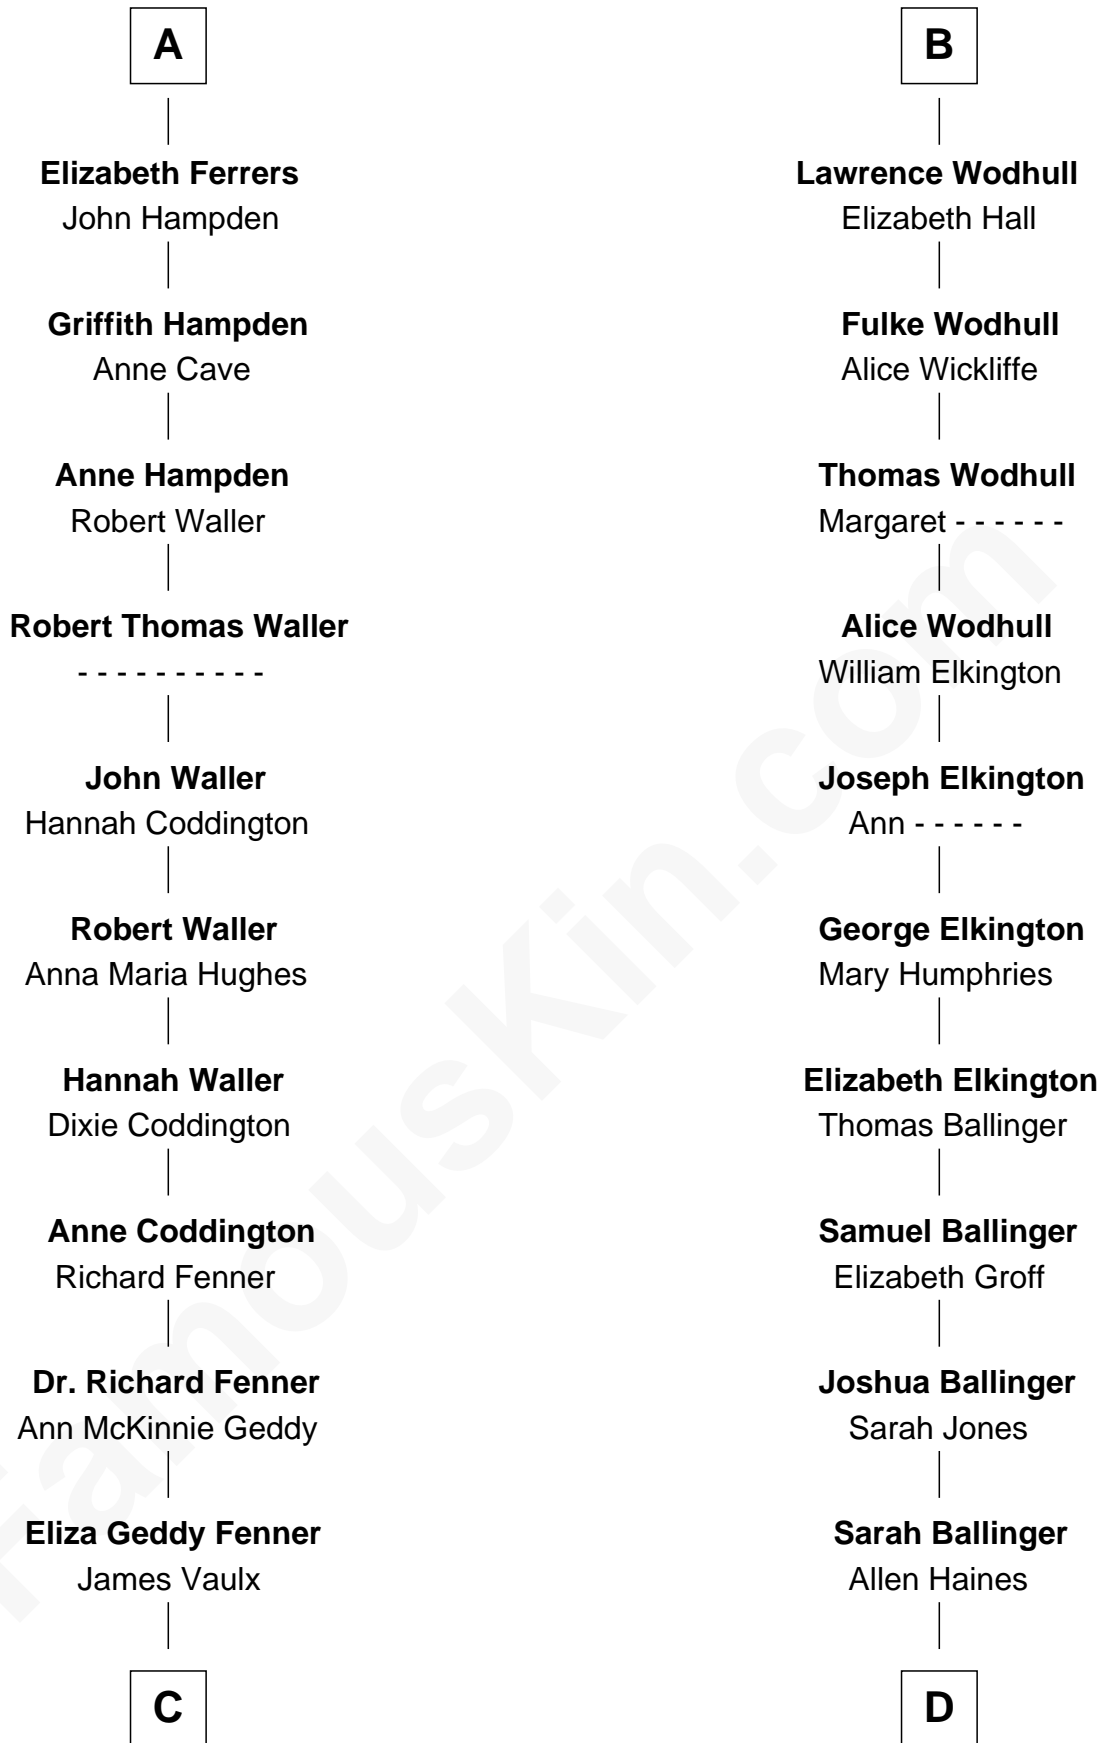

# FamousKin.com Relationship Chart of

**John McCain**

*U.S. Senator from Arizona*

20th cousin 1 time removed of

**Barbara (Pierce) Bush**

*First Lady of President George H.W. Bush*

**C**

**James Junius Vaulx**

Margaret Garside

**Katherine Davey Vaulx**

Adm. John Sidney McCain

**Adm. John Sidney McCain**

Roberta Wright

**John McCain**

*U.S. Senator from Arizona*

**D**

**Jonathan Haines**

Mary Jane Sprague

**Sarah Haines**

Jacob Marion Flickinger

**Lulu Dell Flickinger**

James Edgar Robinson

**Pauline Robinson**

Marvin Pierce