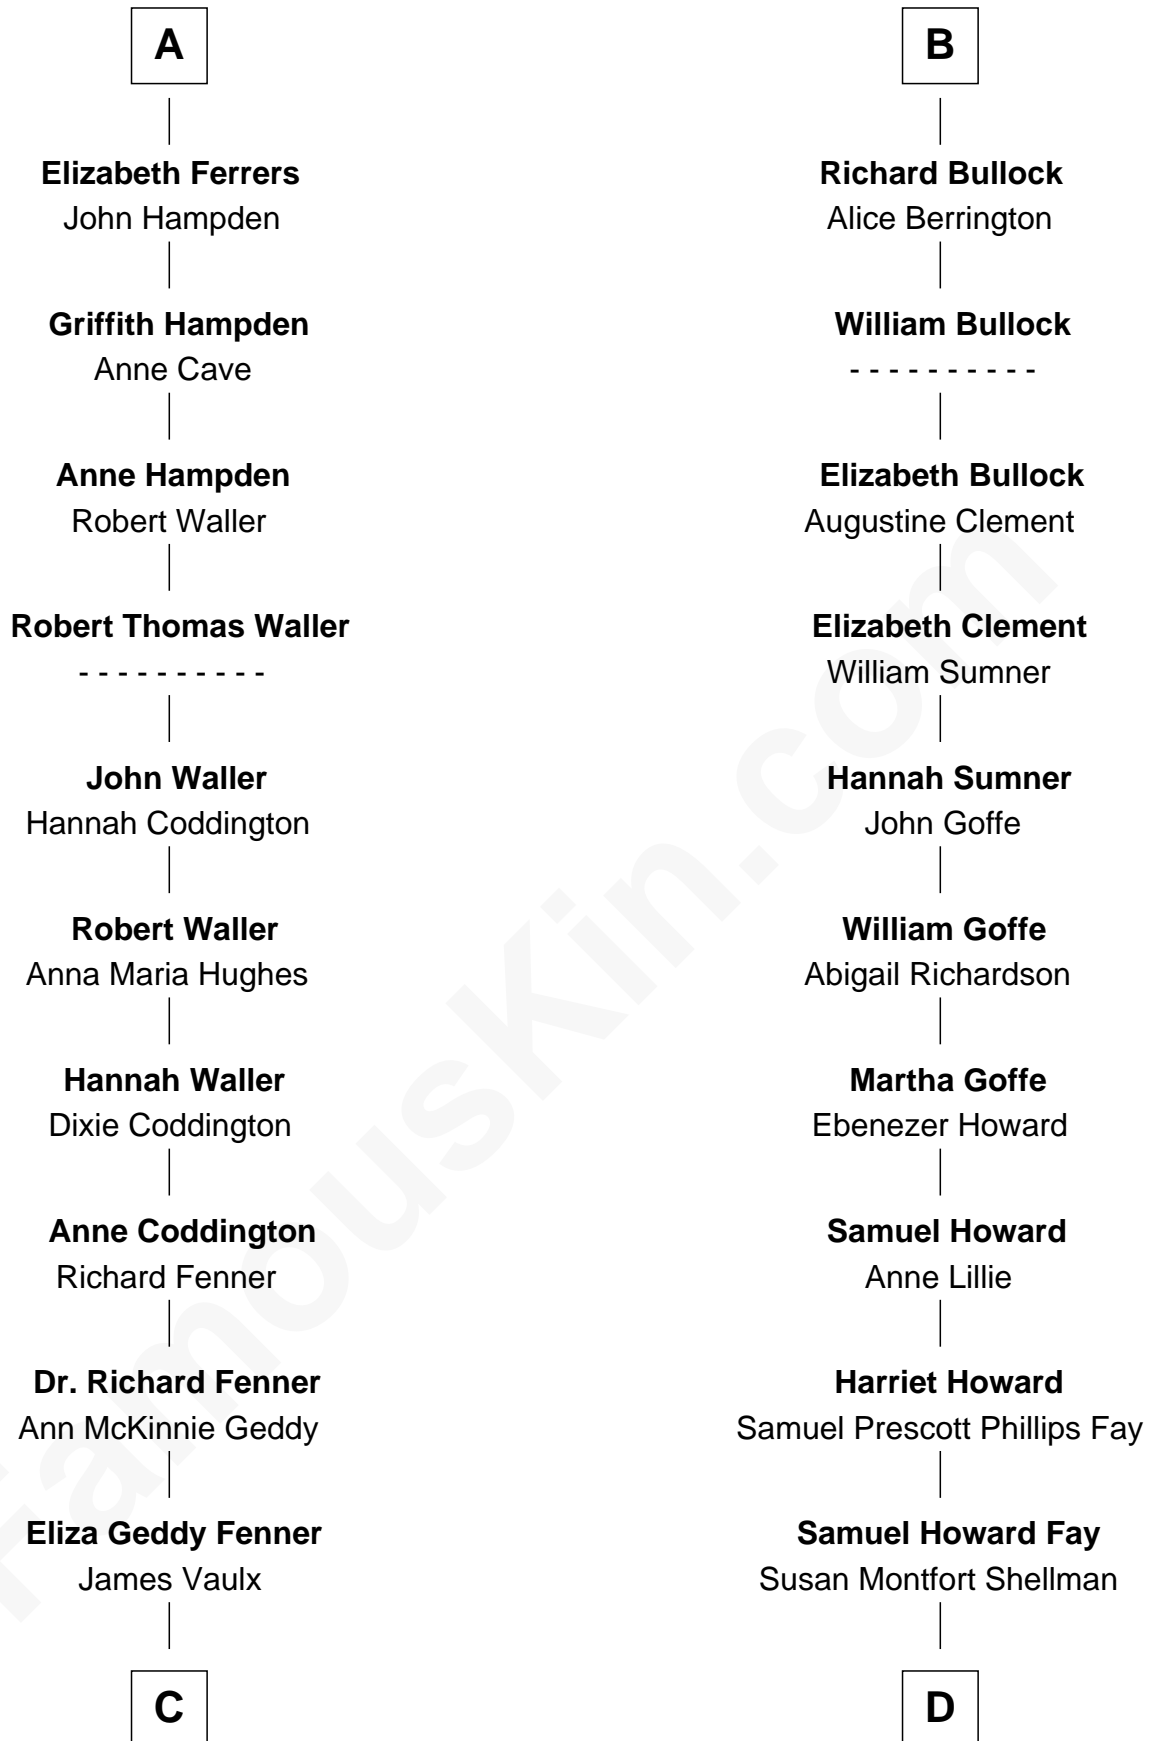

FamousKin.com Relationship Chart of

John McCain

U.S. Senator from Arizona

20th cousin 1 time removed of

George W. Bush

43rd U.S. President

Bartholomew de Badlesmere

Margaret de Clare

Sir William Norreys

Margaret Norreys

Gilbert Bullock

Thomas Bullock

Alice Kingsmill

B

C

James Junius Vaulx

Margaret Garside

Katherine Davey Vaulx

Adm. John Sidney McCain

Adm. John Sidney McCain

Roberta Wright

John McCain

U.S. Senator from Arizona

D

Harriet Eleanor Fay

Rev. James Smith Bush

Samuel Prescott Bush

Flora Sheldon

Prescott Sheldon Bush

Dorothy Wear Walker

George Herbert Walker Bush

Barbara Pierce