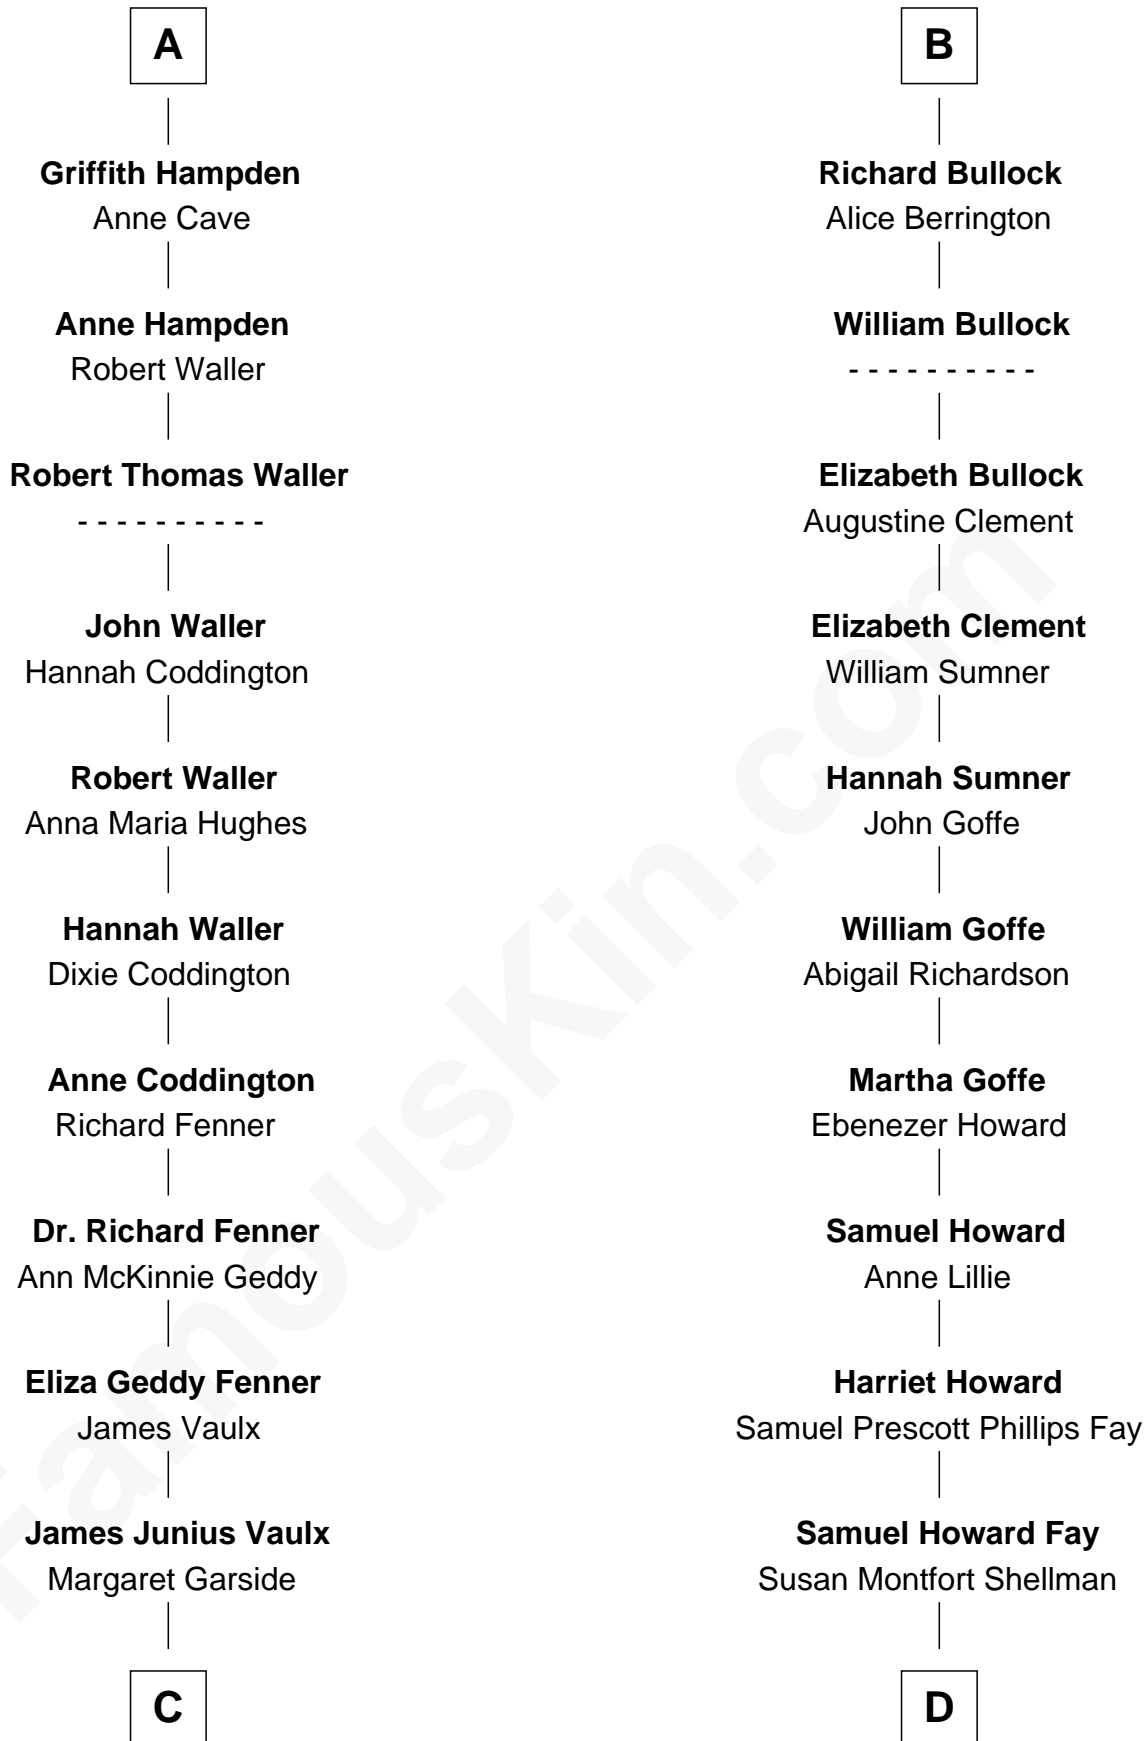

# FamousKin.com Relationship Chart of

**John McCain**

*U.S. Senator from Arizona*

19th cousin 2 times removed of

**George W. Bush**

*43rd U.S. President*

**Sir John Howard**

Alice de Bois

**Elizabeth Ferrers**  
John Hampden

**A**

**Sir Robert Howard**  
Margaret de Scales

**Sir John Howard**  
Margaret de Plaiz

**Sir John Howard**  
Joan Walton

**Elizabeth Howard**  
Sir John de Vere

**Joan de Vere**  
Sir William Norreys

**Margaret Norreys**  
Gilbert Bullock

**Thomas Bullock**  
Alice Kingsmill

**B**

**C**

**Katherine Davey Vaulx**  
Adm. John Sidney McCain

**Adm. John Sidney McCain**  
Roberta Wright

**John McCain**  
*U.S. Senator from Arizona*

**D**

**Harriet Eleanor Fay**  
Rev. James Smith Bush

**Samuel Prescott Bush**  
Flora Sheldon

**Prescott Sheldon Bush**  
Dorothy Wear Walker

**George Herbert Walker Bush**  
Barbara Pierce

**George W. Bush**  
*43rd U.S. President*