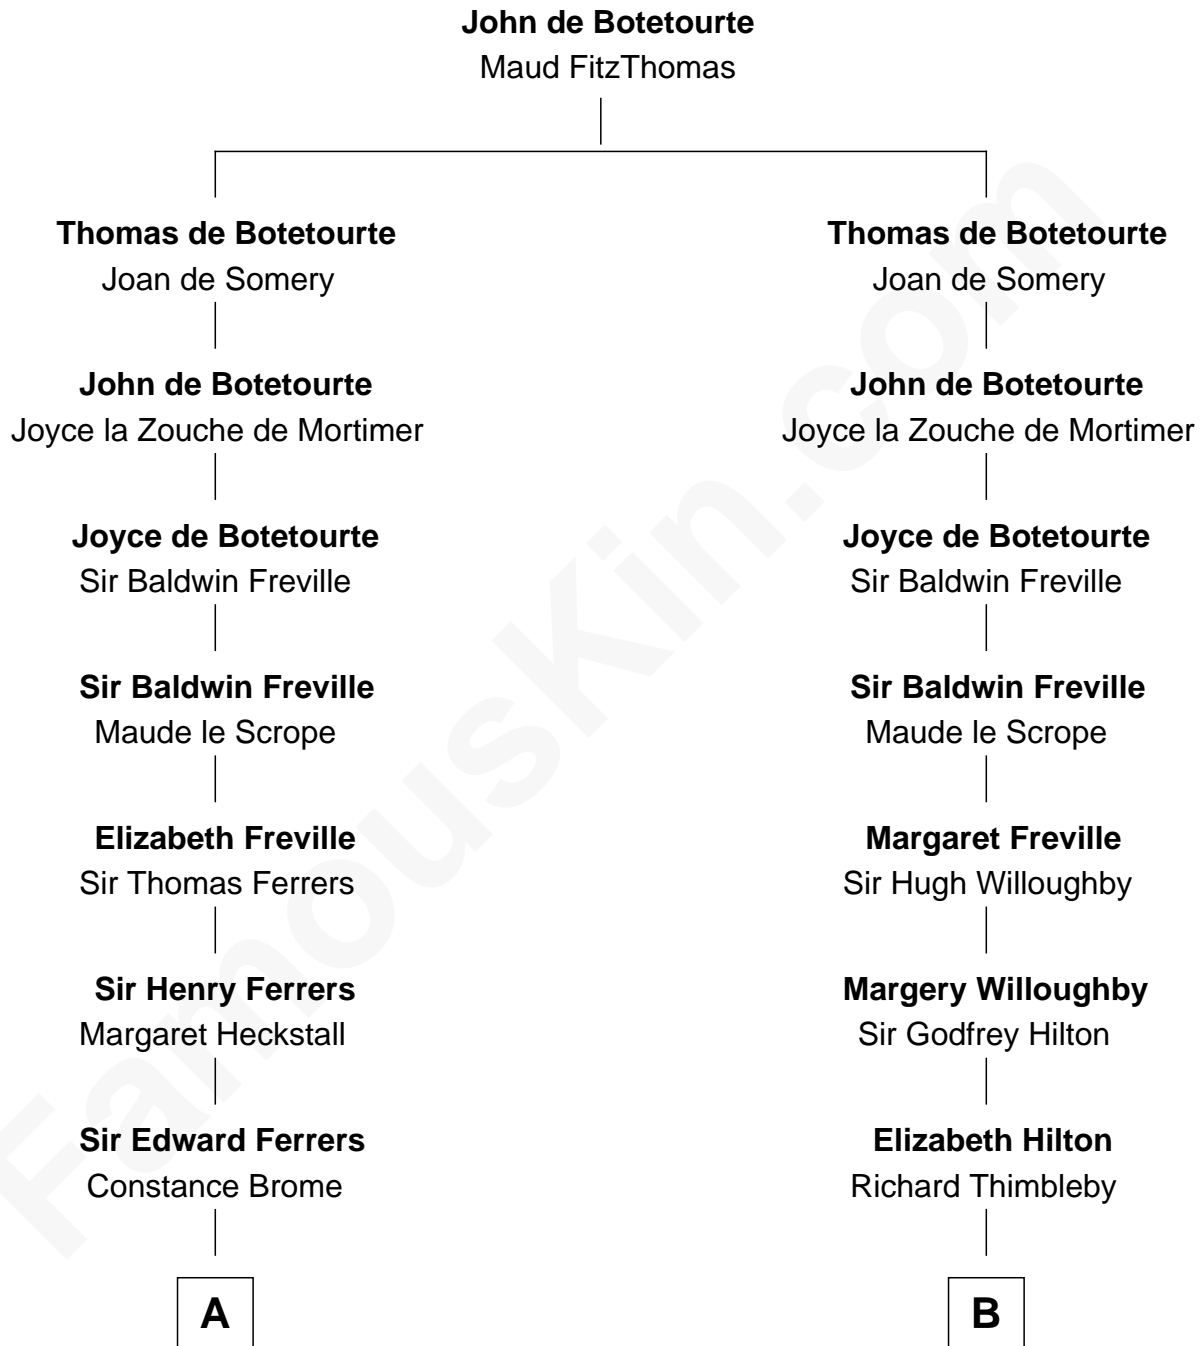

FamousKin.com

Relationship Chart of

John McCain

U.S. Senator from Arizona

18th cousin 2 times removed of

Lucretia (Rudolph) Garfield

First Lady of President James Garfield

C

James Junius Vaulx

Margaret Garside

Katherine Davey Vaulx

Adm. John Sidney McCain

Adm. John Sidney McCain

Roberta Wright

John McCain

U.S. Senator from Arizona

D

Arabella Greene Mason

Zebulon Rudolph

Lucretia (Rudolph) Garfield

First Lady of James Garfield

FamousKin.com