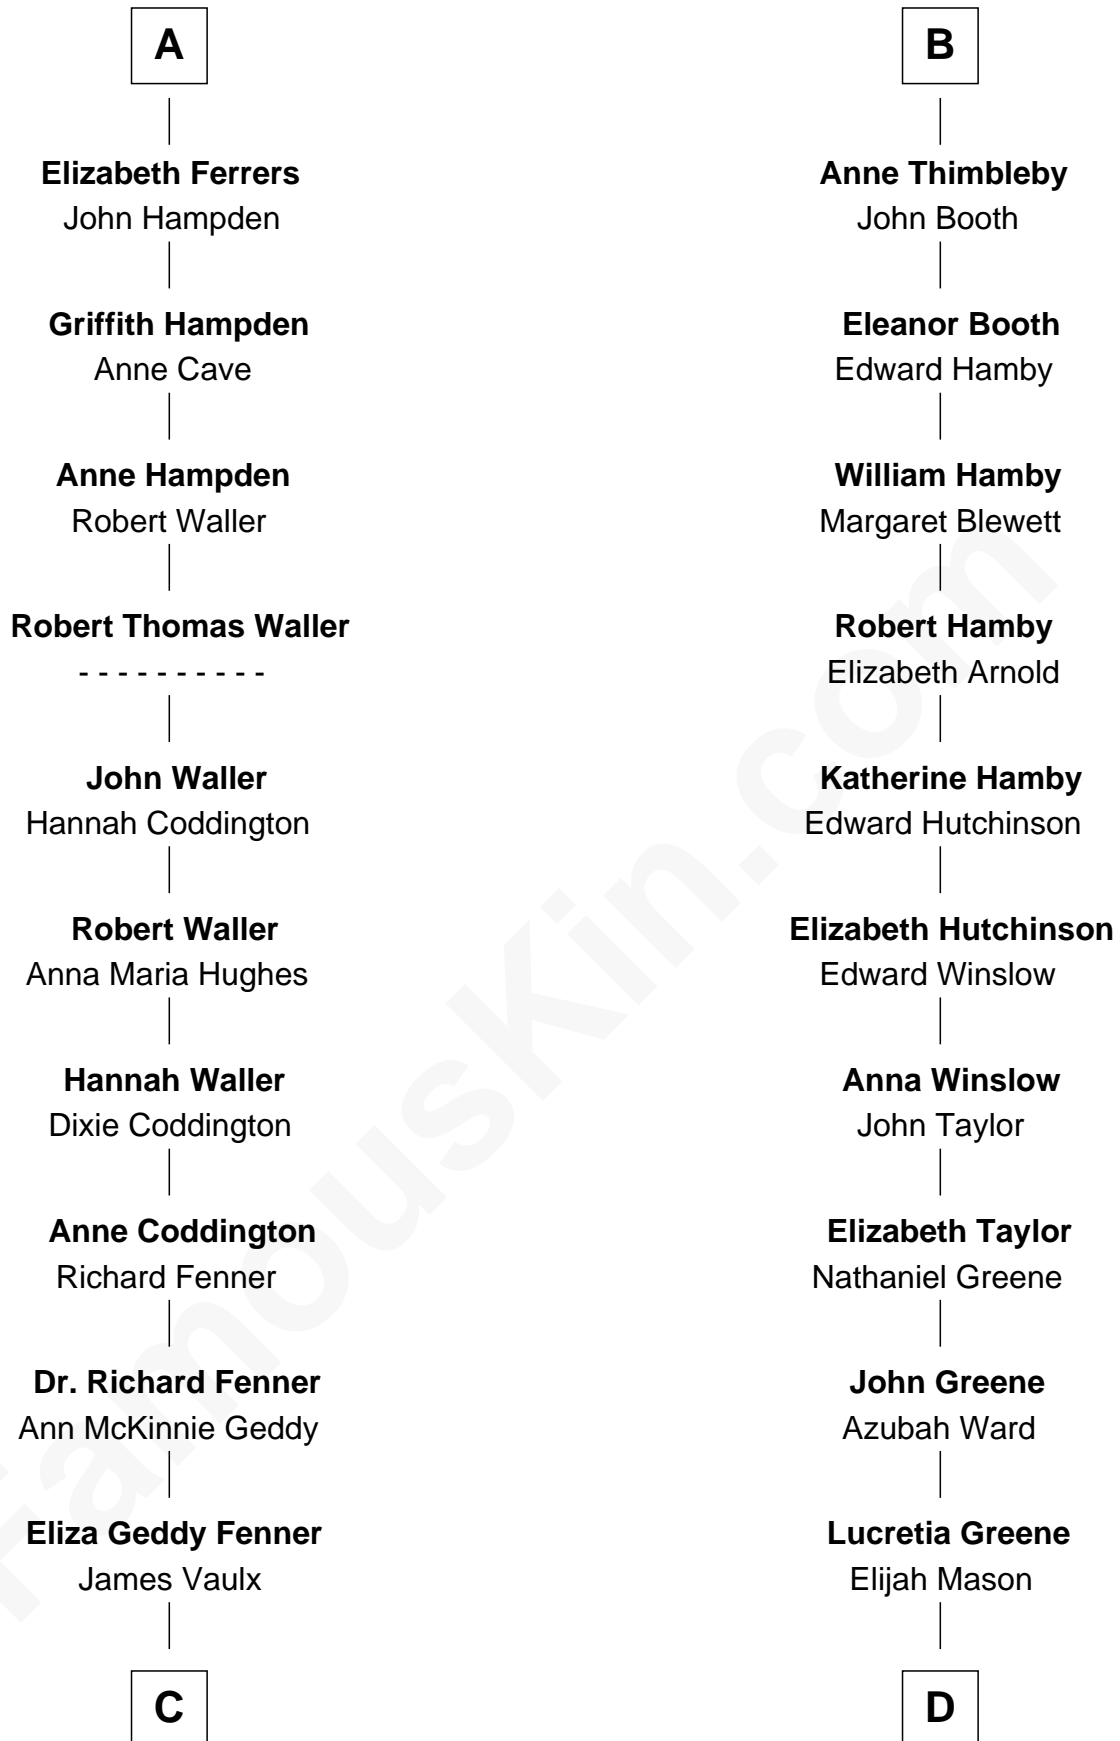

FamousKin.com

Relationship Chart of

John McCain

U.S. Senator from Arizona

18th cousin 2 times removed of

Lucretia (Rudolph) Garfield

First Lady of President James Garfield

C

James Junius Vaulx

Margaret Garside

Katherine Davey Vaulx

Adm. John Sidney McCain

Adm. John Sidney McCain

Roberta Wright

John McCain

U.S. Senator from Arizona

D

Arabella Greene Mason

Zebulon Rudolph

Lucretia (Rudolph) Garfield

First Lady of James Garfield

FamousKin.com