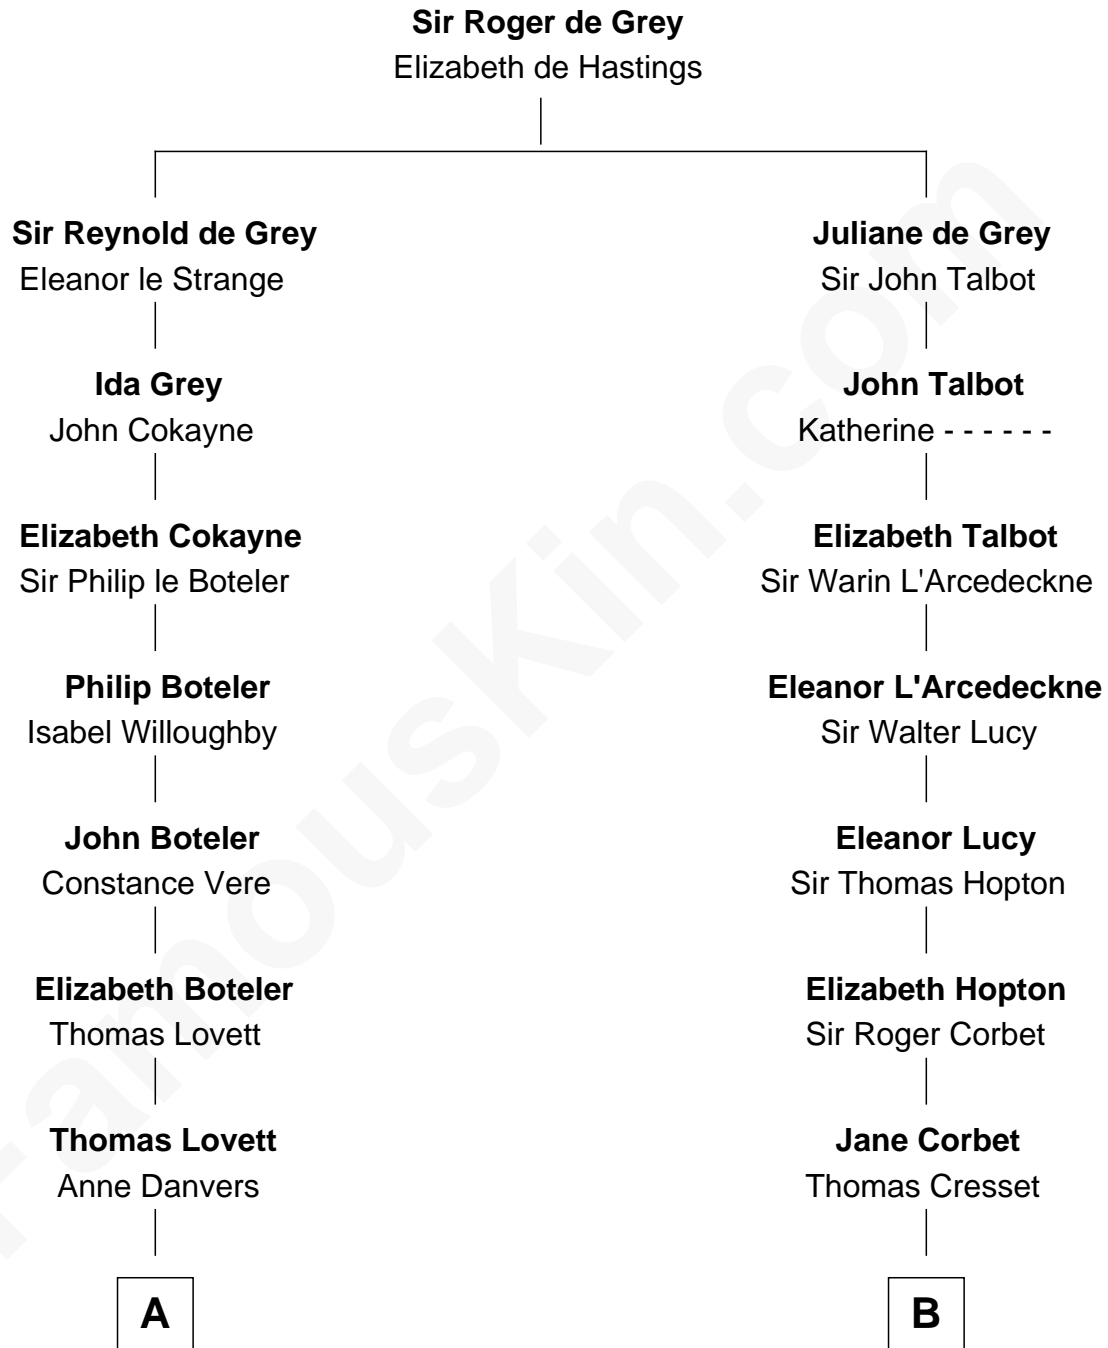

FamousKin.com Relationship Chart of

John McCain

U.S. Senator from Arizona

11th cousin 9 times removed of

Richard More

(c1614 - c1696) Mayflower passenger 1620

MAYFLOWER

C

James Junius Vaulx

Margaret Garside

Katherine Davey Vaulx

Adm. John Sidney McCain

Adm. John Sidney McCain

Roberta Wright

John McCain

U.S. Senator from Arizona