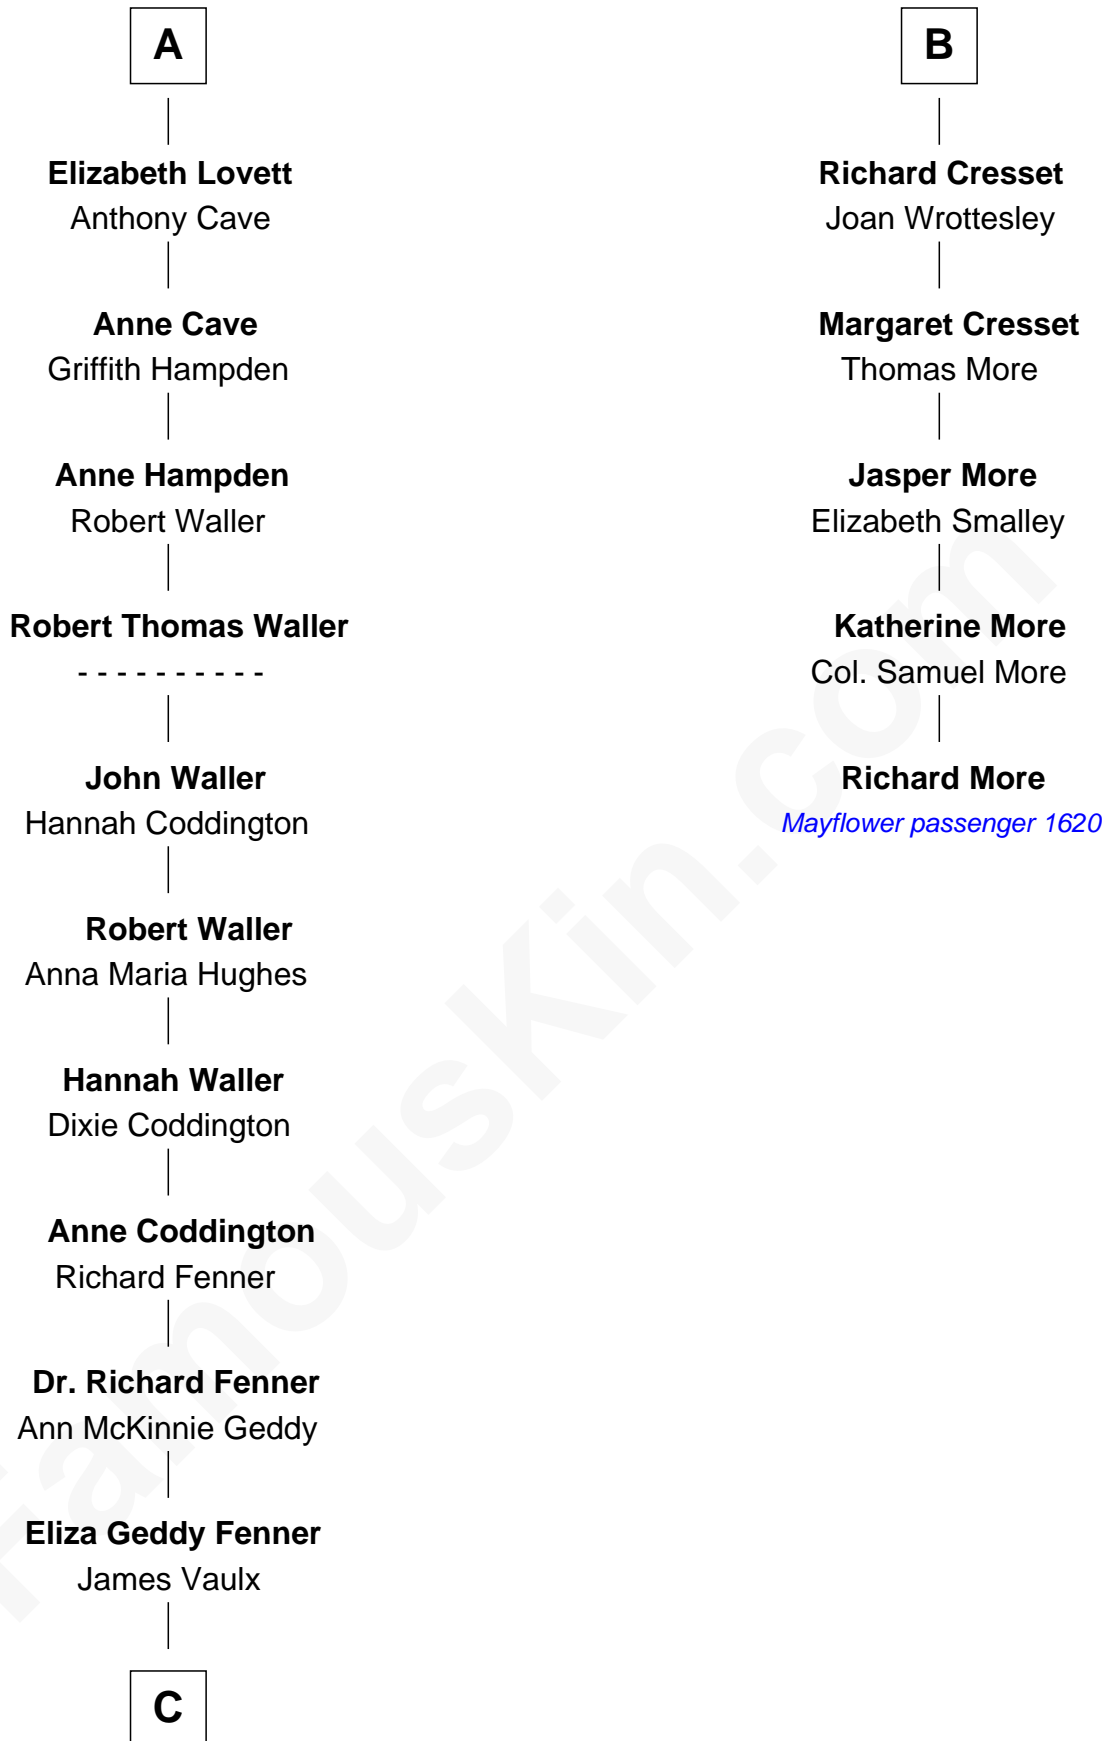

FamousKin.com Relationship Chart of

John McCain

U.S. Senator from Arizona

11th cousin 9 times removed of

Richard More

(c1614 - c1696) Mayflower passenger 1620

MAYFLOWER

C

James Junius Vaulx

Margaret Garside

Katherine Davey Vaulx

Adm. John Sidney McCain

Adm. John Sidney McCain

Roberta Wright

John McCain

U.S. Senator from Arizona