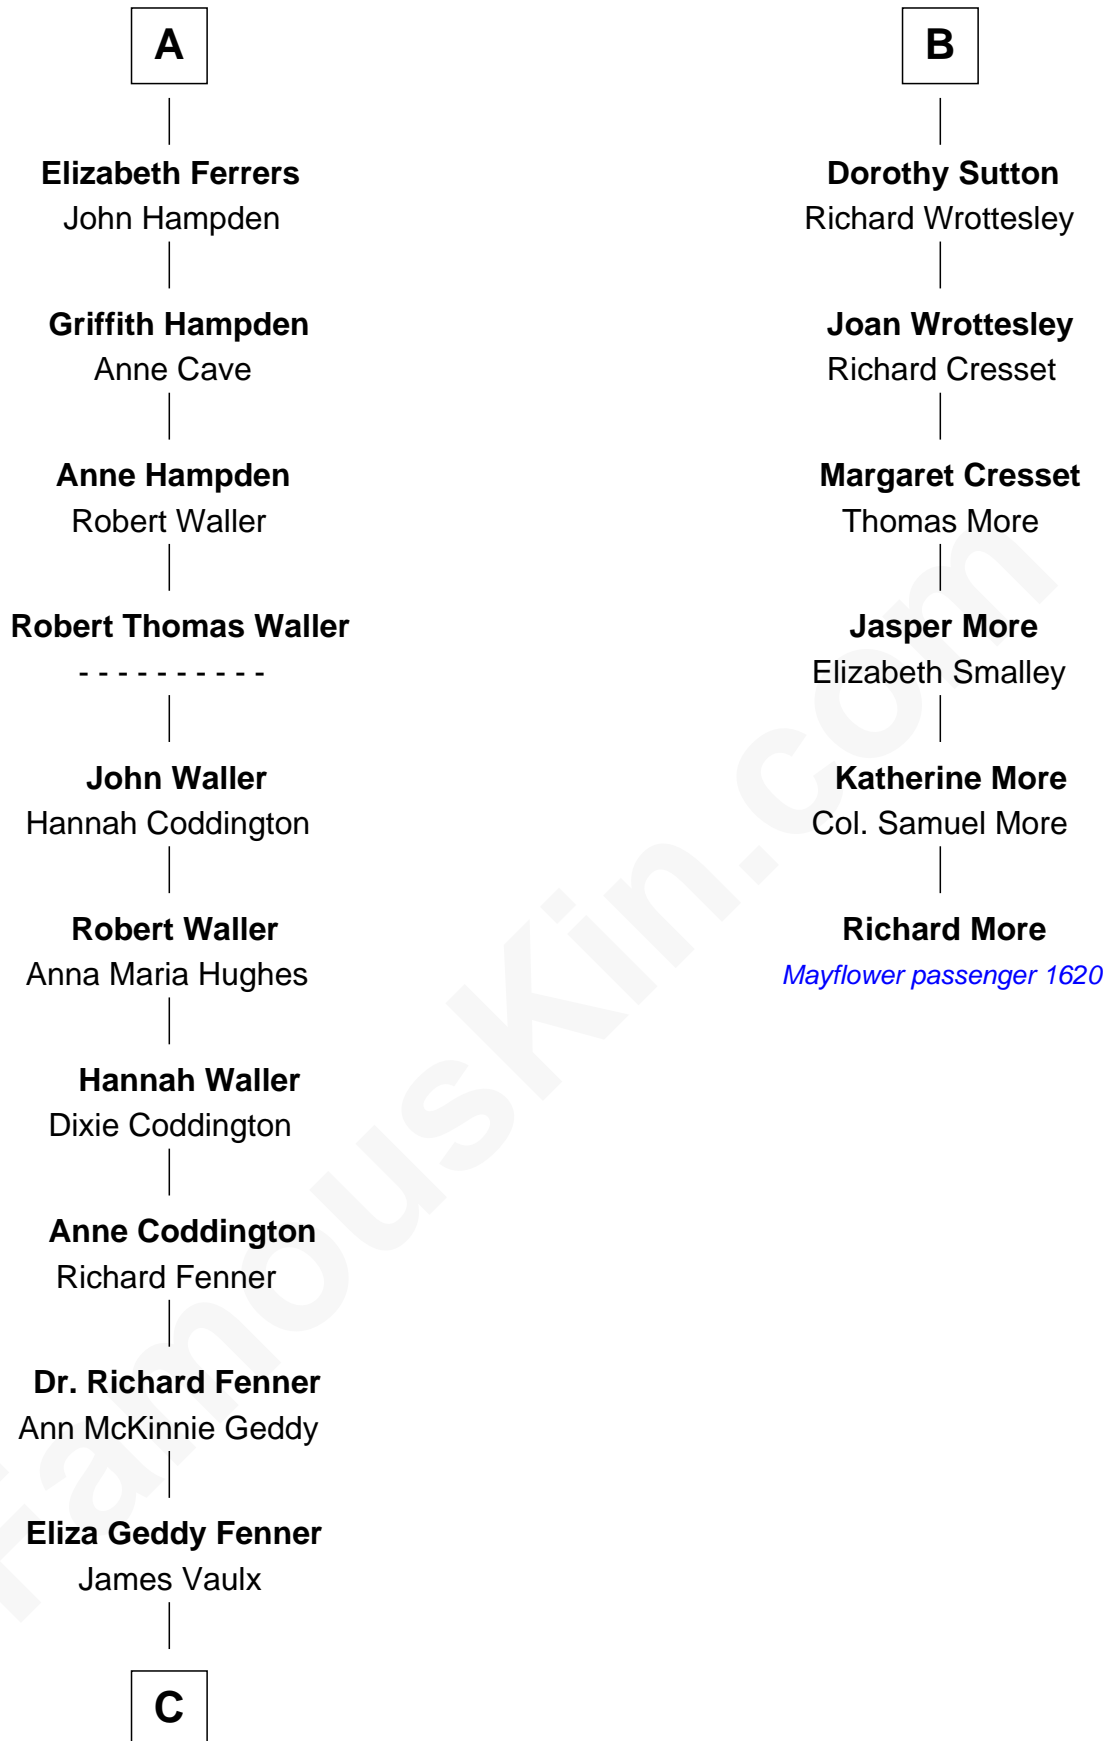

# FamousKin.com Relationship Chart of

**John McCain**

*U.S. Senator from Arizona*

12th cousin 8 times removed of

**Richard More**

*(c1614 - c1696) Mayflower passenger 1620*

**MAYFLOWER**

**Bartholomew de Badlesmere**

**Elizabeth de Badlesmere**

Sir Edmund Mortimer

**Sir Roger de Mortimer**

Philippa de Montagu

**Edmund Mortimer**

Philippa Plantagenet

**Elizabeth Mortimer**

Sir Henry Percy

**Elizabeth Percy**

Sir John Clifford

**Thomas Clifford**

Joan Dacre

**Matilda Clifford**

Sir Edmund Sutton

**B**

**C**

James Junius Vaulx

Margaret Garside

Katherine Davey Vaulx

Adm. John Sidney McCain

Adm. John Sidney McCain

Roberta Wright

John McCain

*U.S. Senator from Arizona*