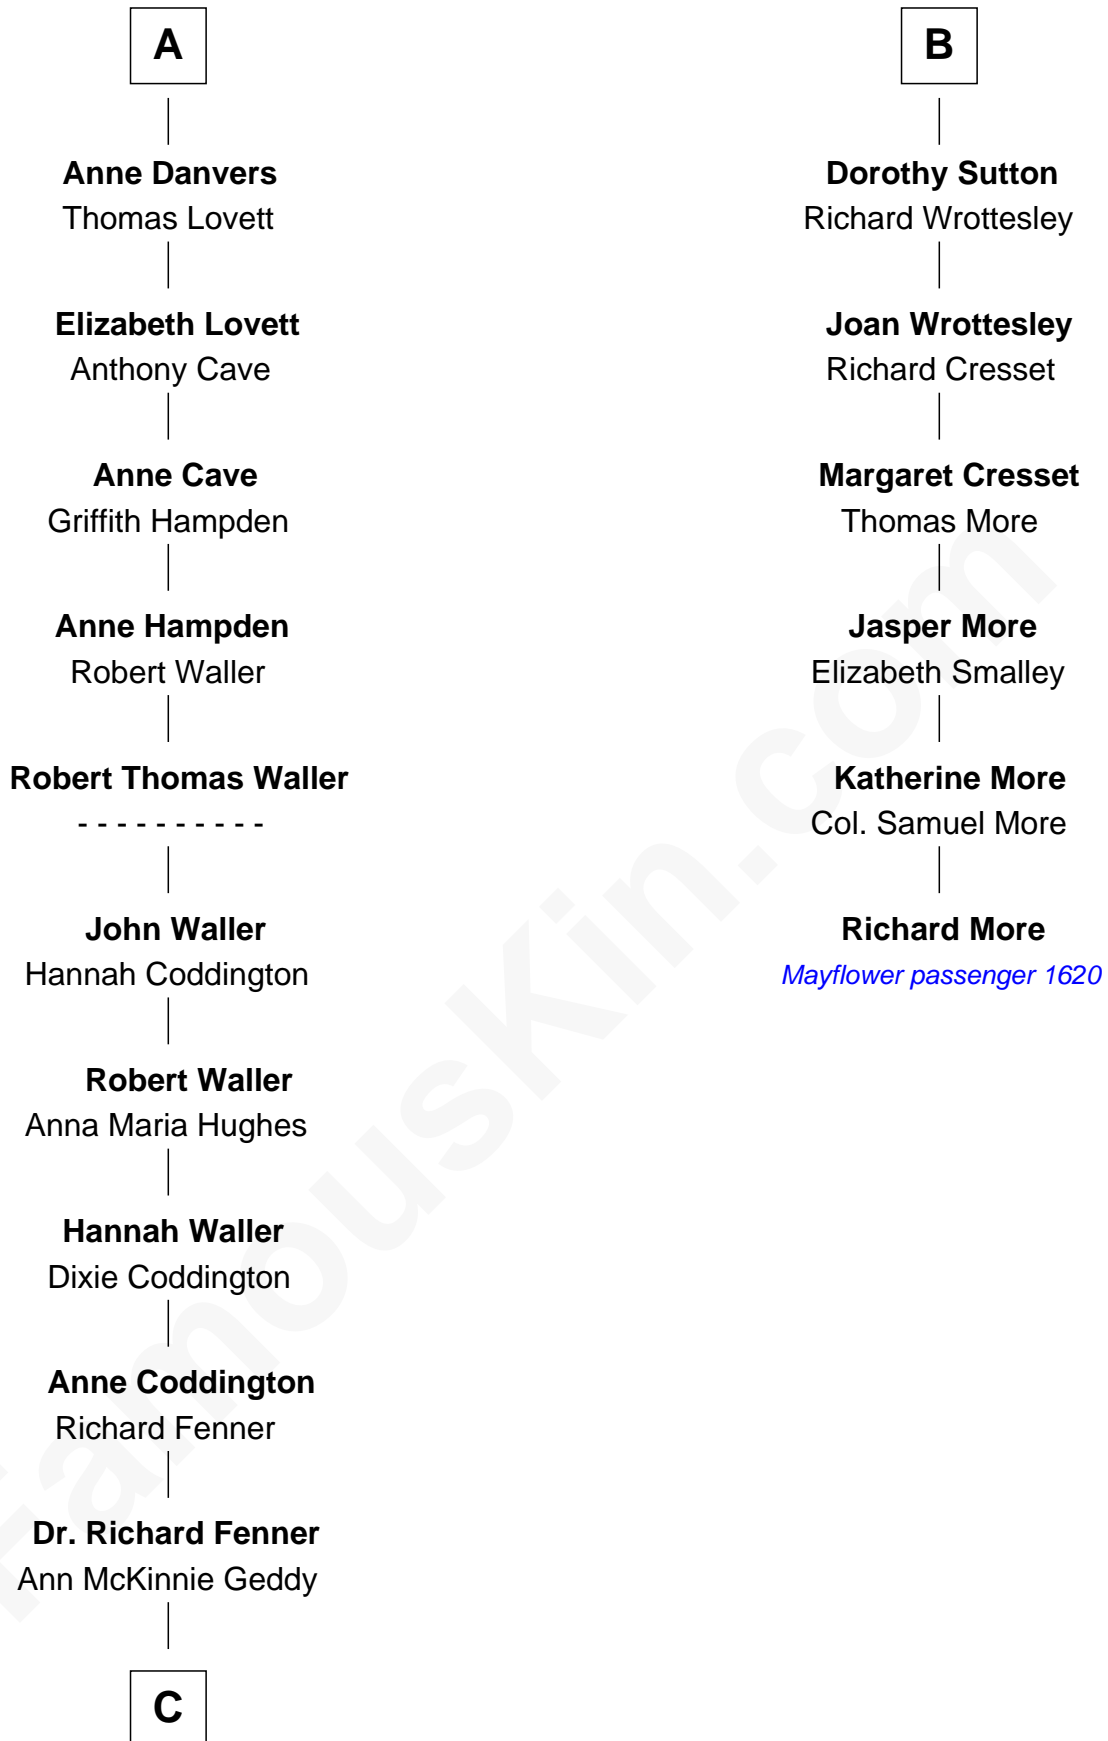

# FamousKin.com Relationship Chart of

**John McCain**

*U.S. Senator from Arizona*

12th cousin 9 times removed of

**Richard More**

*(c1614 - c1696) Mayflower passenger 1620*

**MAYFLOWER**

**C**

—  
**Eliza Geddy Fenner**

James Vault

—  
**James Junius Vault**

Margaret Garside

—  
**Katherine Davey Vault**

Adm. John Sidney McCain

—  
**Adm. John Sidney McCain**

Roberta Wright

—  
**John McCain**

*U.S. Senator from Arizona*

FamousKin.com