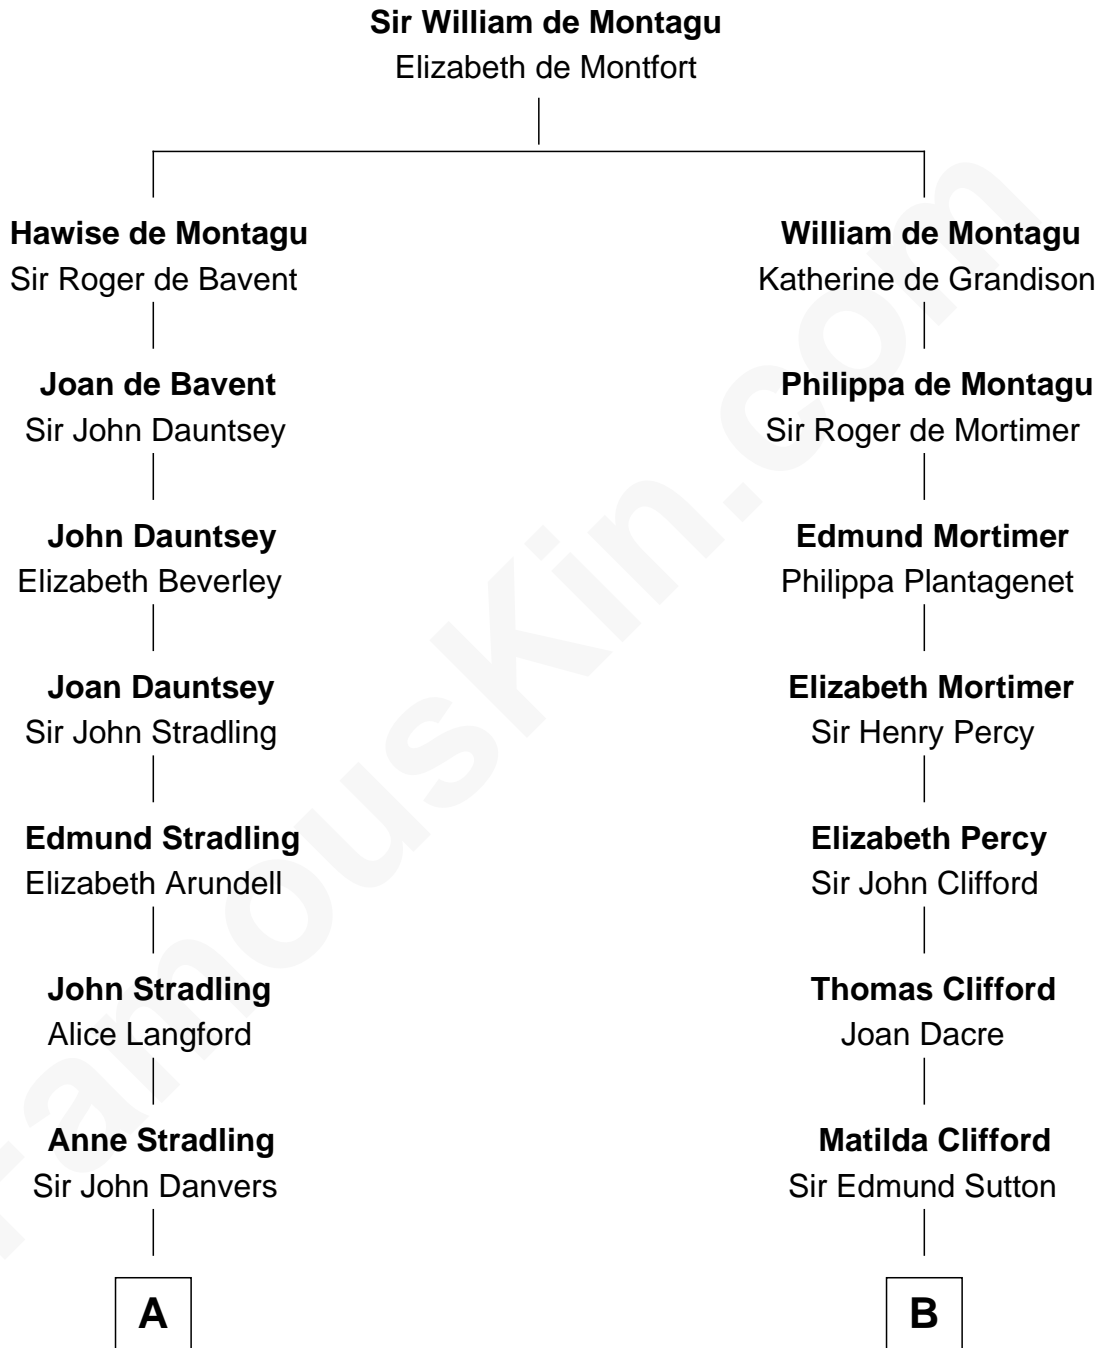

# FamousKin.com Relationship Chart of

**John McCain**

*U.S. Senator from Arizona*

12th cousin 9 times removed of

**Richard More**

*(c1614 - c1696) Mayflower passenger 1620*

**MAYFLOWER**

**C**

—  
**Eliza Geddy Fenner**

James Vault

—  
**James Junius Vault**

Margaret Garside

—  
**Katherine Davey Vault**

Adm. John Sidney McCain

—  
**Adm. John Sidney McCain**

Roberta Wright

—  
**John McCain**

*U.S. Senator from Arizona*

FamousKin.com