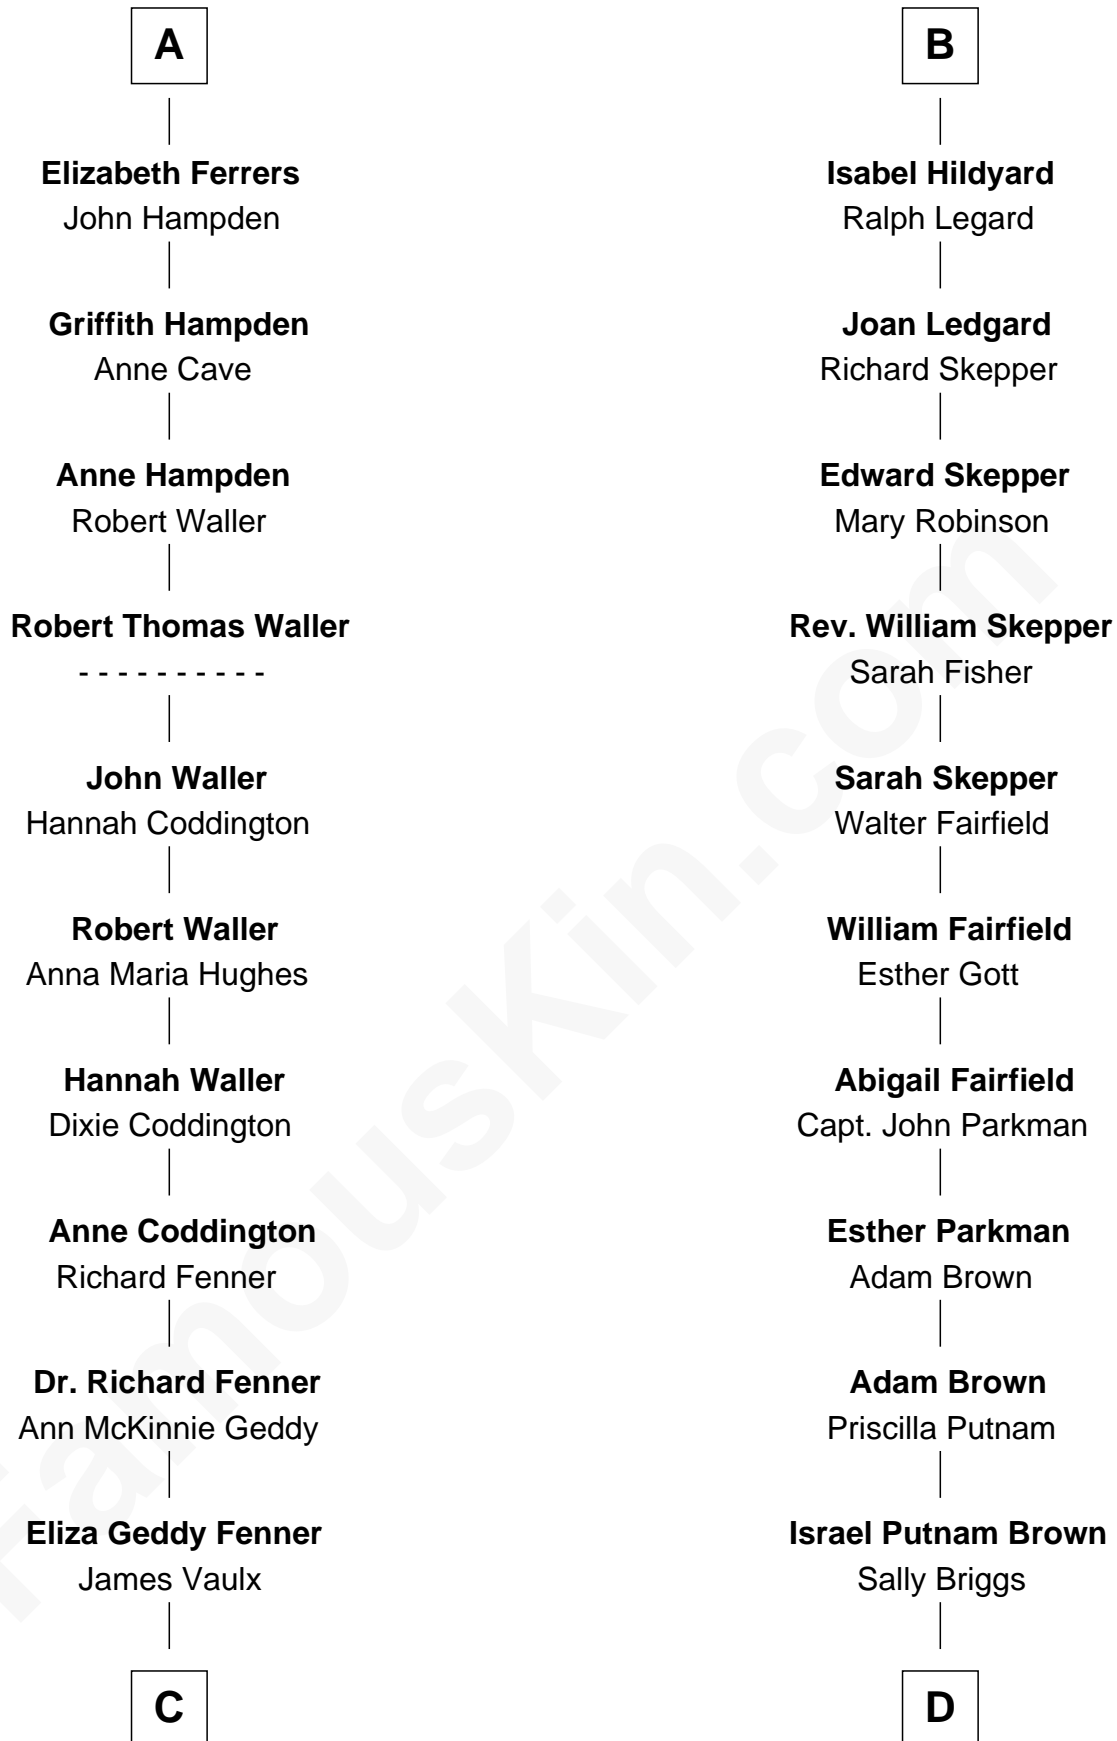

Margery de Badlesmere

Sir William de Ros

Maud de Roos

John de Welles

Margery de Welles

Stephen le Scrope

Maude le Scrope

Sir Baldwin Freville

Sir John de Tivetot

Sir Robert de Tivetot

Margaret Deincourt

Elizabeth de Tivetot

Sir Philip le Despencer

Margery Despencer

Sir Roger Wentworth

Sir Philip Wentworth

Mary Clifford

Elizabeth Wentworth

Sir Martin de la See

Joan de la See

Sir Piers Hildyard

B

C

James Junius Vaulx

Margaret Garside

Katherine Davey Vaulx

Adm. John Sidney McCain

Adm. John Sidney McCain

Roberta Wright

John McCain

U.S. Senator from Arizona

D