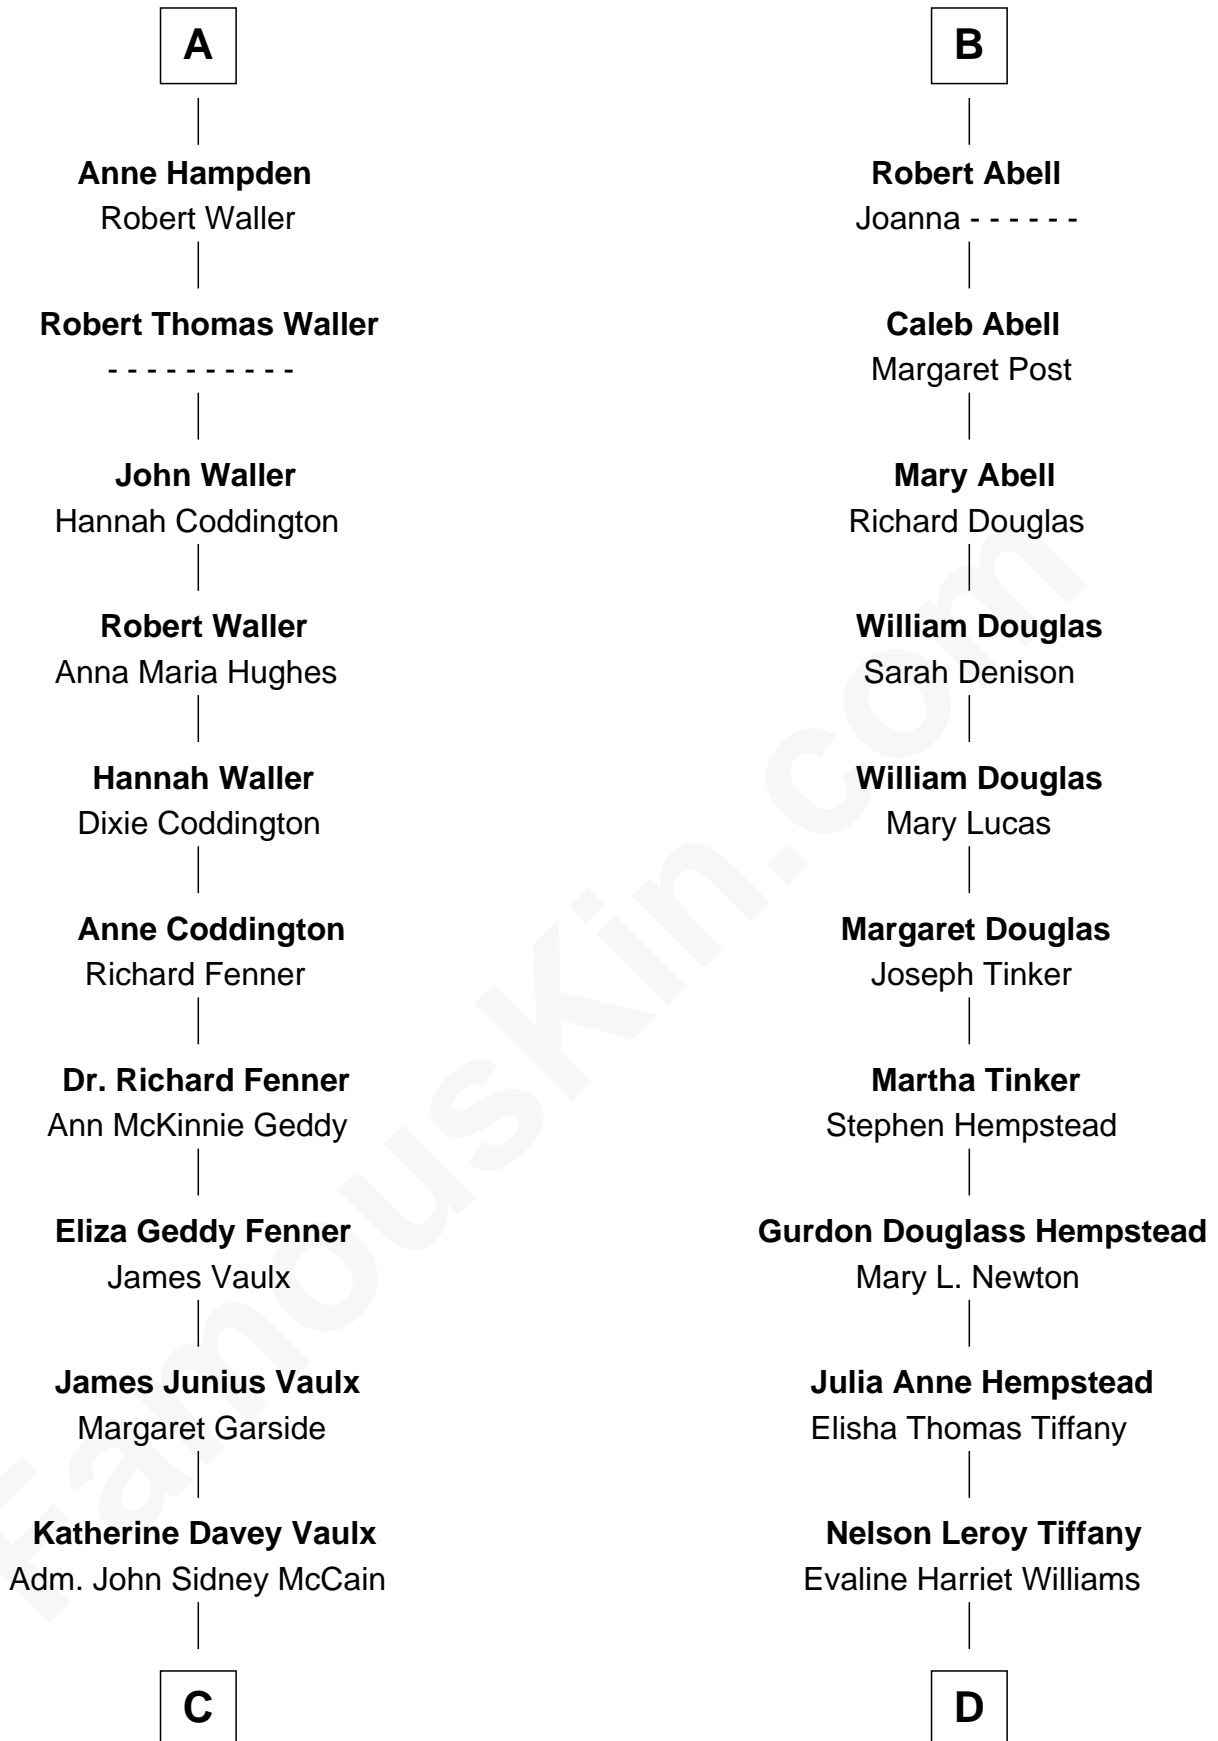

# FamousKin.com Relationship Chart of

**John McCain**

*U.S. Senator from Arizona*

18th cousin 1 time removed of

**Richard Gere**

*Movie Actor*

**Sir Walter Blount**

Sancha de Ayala

**Sir Thomas Blount**

Margaret de Gresley

**Sanchia Blount**

Edward Langford

**Alice Langford**

John Stradling

**Anne Stradling**

Sir John Danvers

Sir John Sutton

**Sir John Sutton**

Elizabeth Berkeley

**Jane Sutton**

Thomas Mainwaring

**Cecily Mainwaring**

John Cotton

**Sir George Cotton**

Mary Onley

**Richard Cotton**

Mary Mainwaring

**Frances Cotton**

George Abell

**B**

FamousKin.com