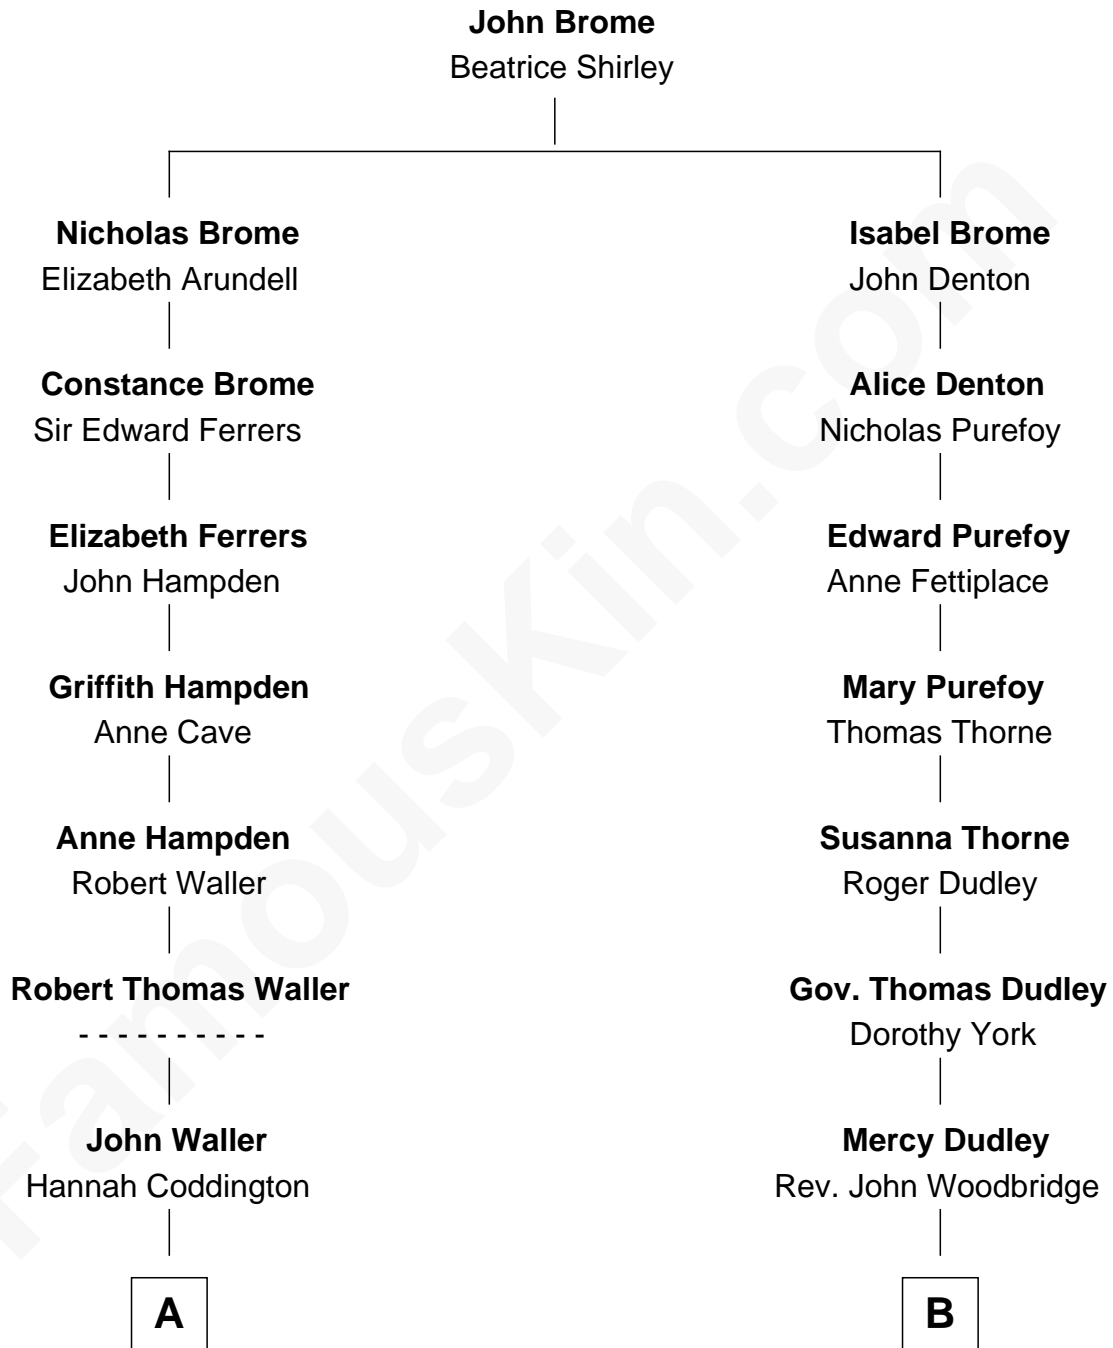

# FamousKin.com Relationship Chart of

**John McCain**

*U.S. Senator from Arizona*

15th cousin of

**Tennessee Williams**

*Author of A Streetcar Named Desire*

**A**

**Robert Waller**  
Anna Maria Hughes

**Hannah Waller**  
Dixie Coddington

**Anne Coddington**  
Richard Fenner

**Dr. Richard Fenner**  
Ann McKinnie Geddy

**Eliza Geddy Fenner**  
James Vaulx

**James Junius Vaulx**  
Margaret Garside

**Katherine Davey Vaulx**  
Adm. John Sidney McCain

**Adm. John Sidney McCain**  
Roberta Wright

**John McCain**  
*U.S. Senator from Arizona*

**B**

**Thomas Woodbridge**  
Mary Jones

**Benjamin Woodbridge**  
Sarah Gerrish

**Benjamin Woodbridge**  
Susanna Toppan

**Tennessee Williams**  
*Author of A Streetcar Named Desire*