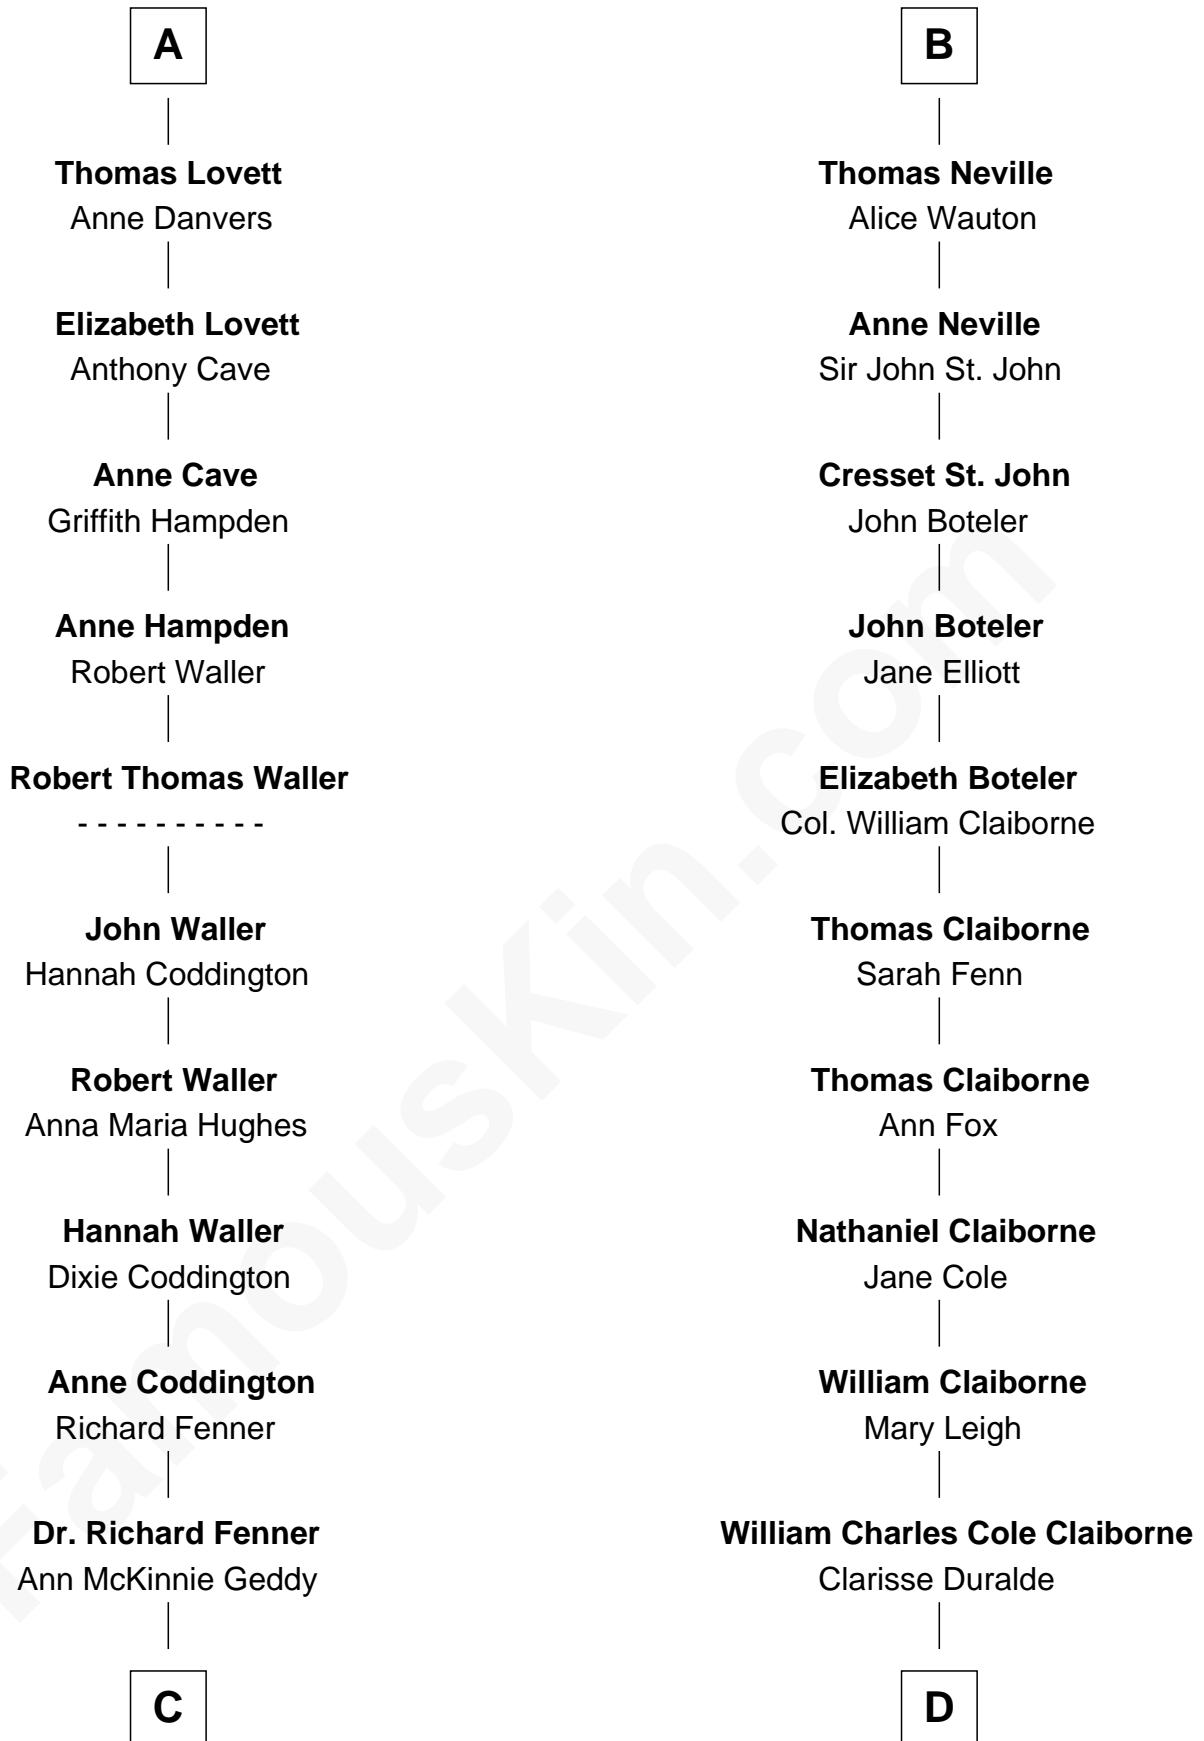

# FamousKin.com Relationship Chart of

**John McCain**

*U.S. Senator from Arizona*

20th cousin 1 time removed of

**Liz Claiborne**

*Fashion Designer and Founder of Liz Claiborne Inc.*

**Sir William de Boteler**

**Alice de Boteler**

Sir Nicholas Longford

**Sir Nicholas Longford**

Alice Diencourt

**Sir Nicholas Longford**

Margery Solney

**Alice Longford**

Sir Robert Neville

**Thomas Neville**

Elizabeth Babington

**William Neville**

Katherine Palmer

**Thomas Neville**

Isabel Griffin

**B**

**C**

**Eliza Geddy Fenner**

James Vaulx

**James Junius Vaulx**

Margaret Garside

**Katherine Davey Vaulx**

Adm. John Sidney McCain

**Adm. John Sidney McCain**

Roberta Wright