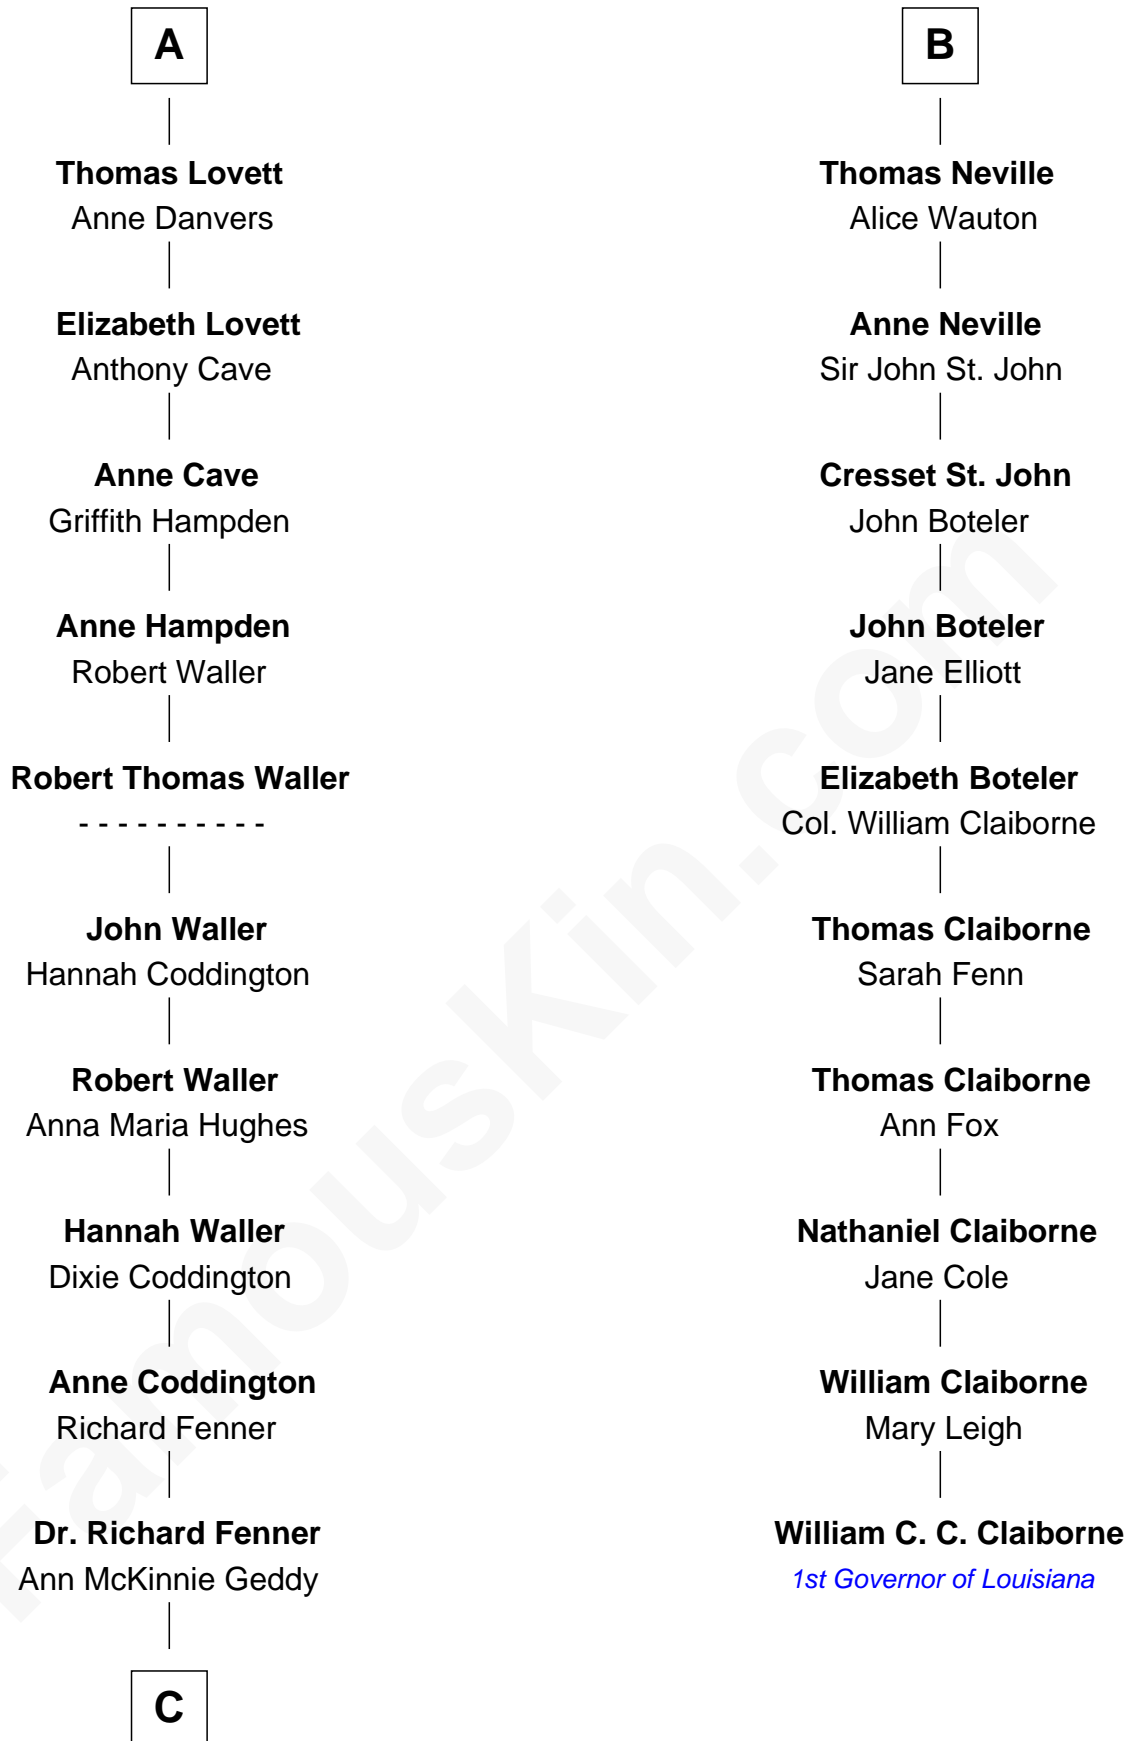

FamousKin.com Relationship Chart of

John McCain

U.S. Senator from Arizona

16th cousin 5 times removed of

William C. C. Claiborne

1st Governor of Louisiana

Sir William de Boteler

Ela Herdeburgh

Ankaret le Boteler

John le Strange

Eleanor le Strange

Sir Reynold de Grey

Ida Grey

John Cokayne

Elizabeth Cokayne

Sir Philip le Boteler

Elizabeth Babington

William Neville

Katherine Palmer

Thomas Neville

Isabel Griffin

B

C

—
Eliza Geddy Fenner

James Vaulx

—
James Junius Vaulx

Margaret Garside

—
Katherine Davey Vaulx

Adm. John Sidney McCain

—
Adm. John Sidney McCain

Roberta Wright

—
John McCain